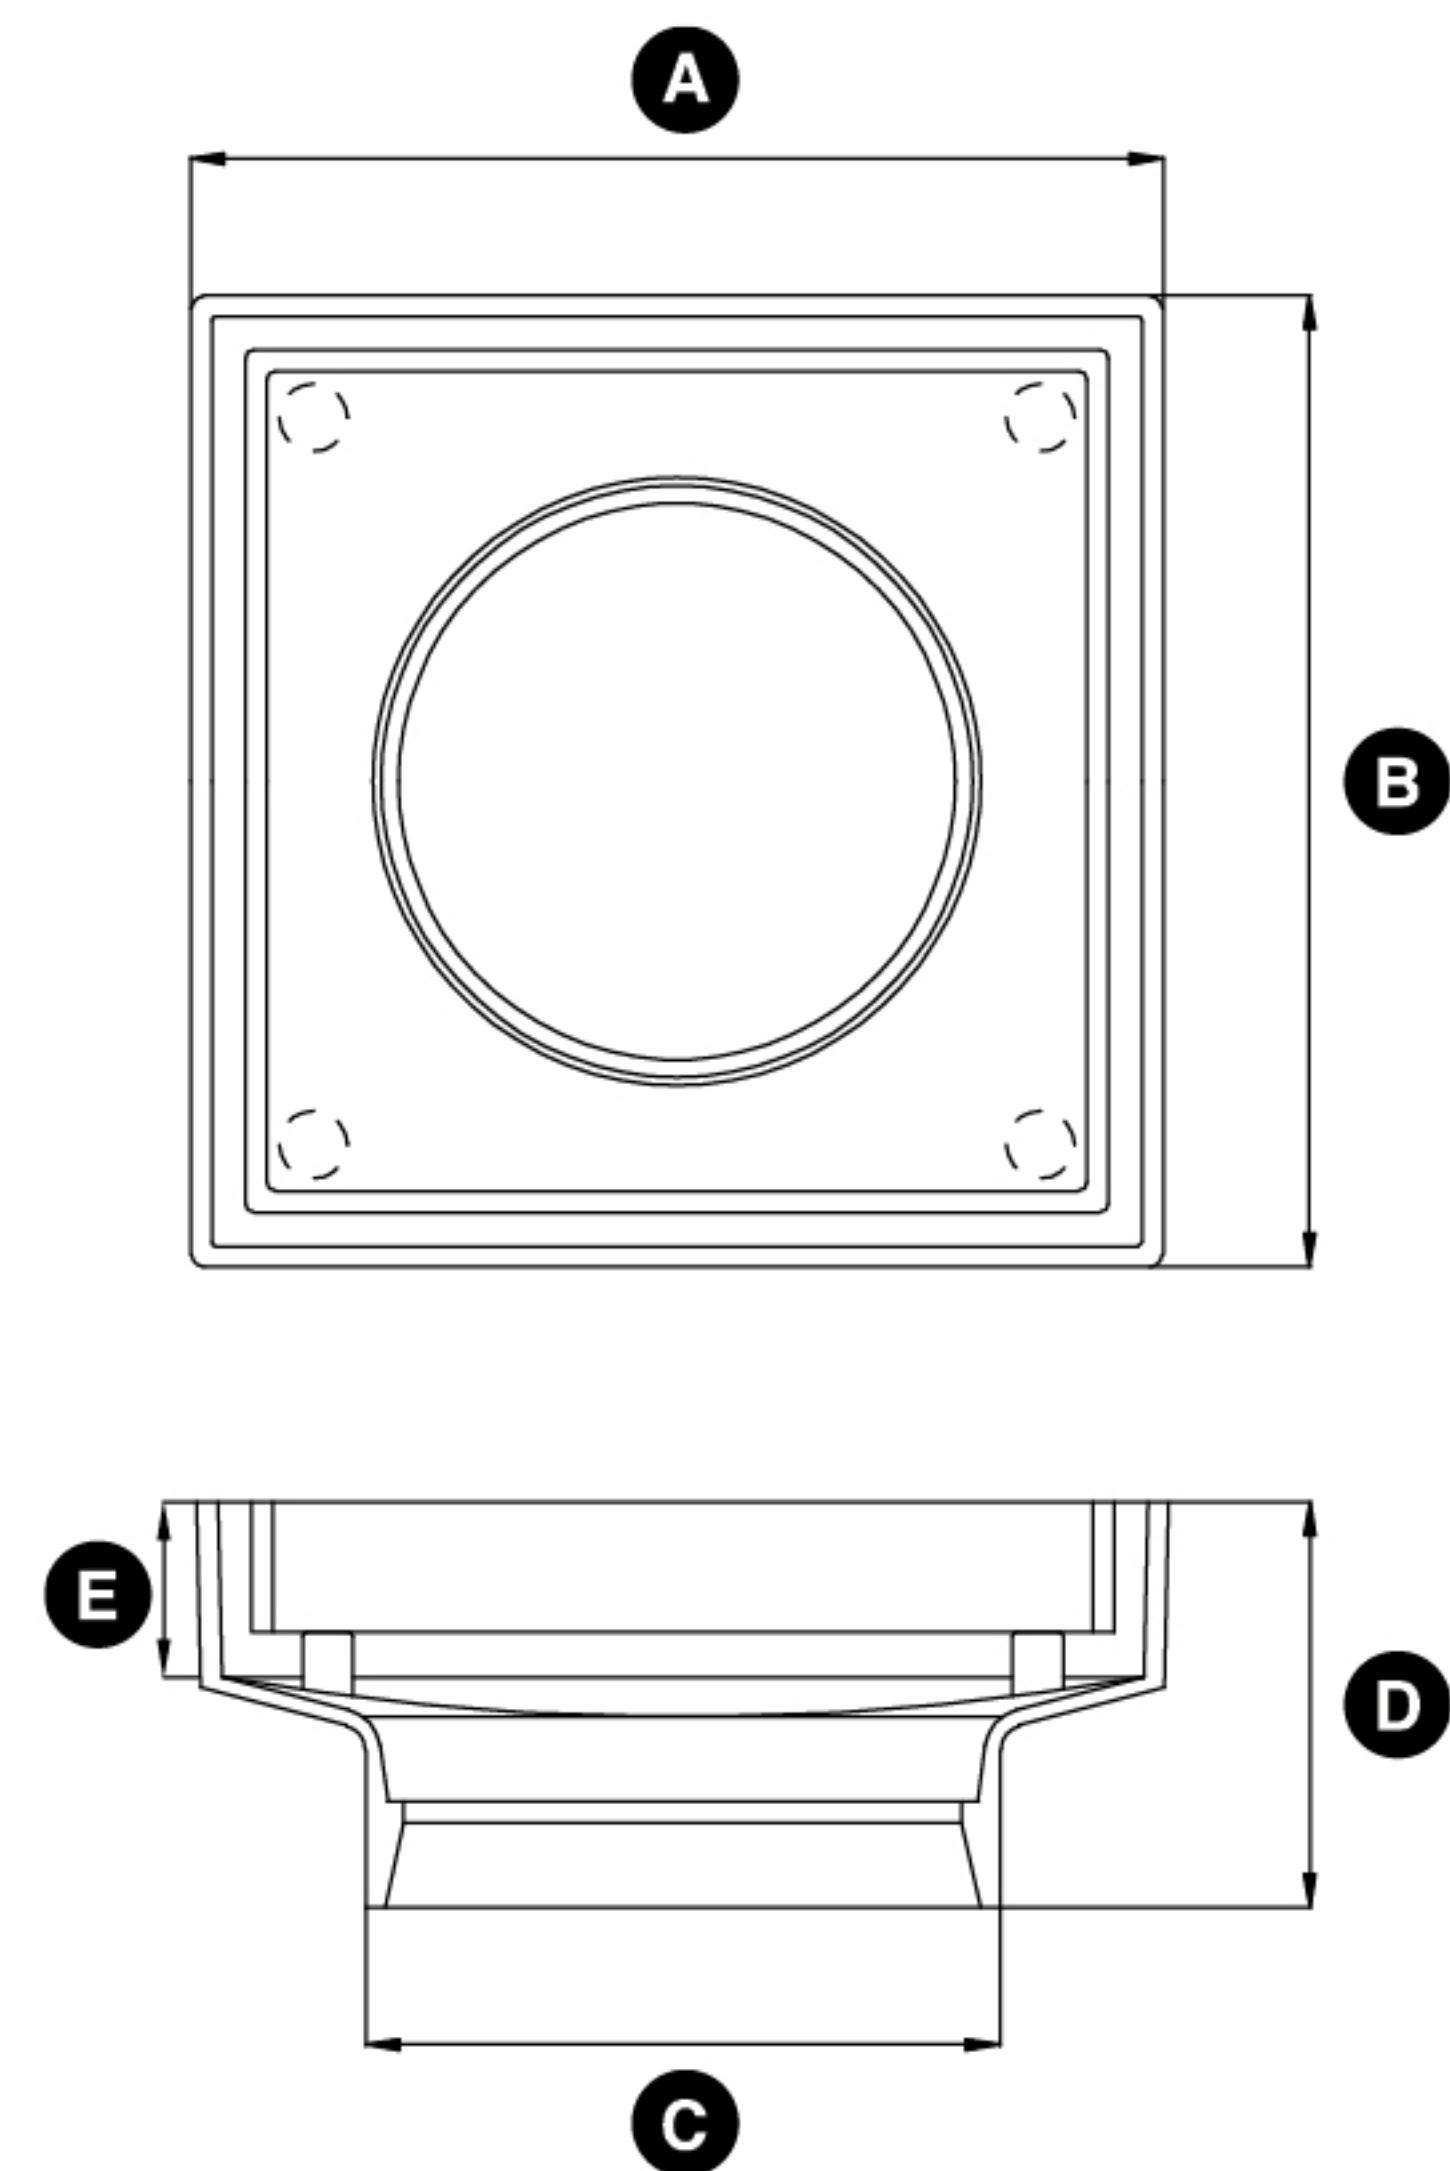

CHROME
PLATED

Size (Diameter)	A	B	C	D	E
ø80mm outlet	115mm	115mm	75mm	48mm	20mm