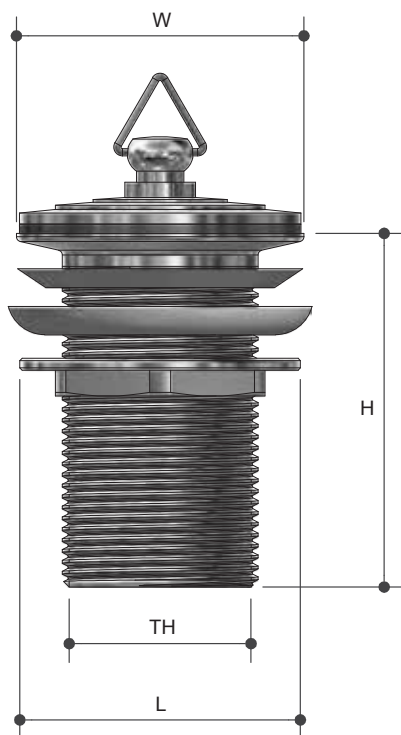

Plug and Wastes

BRASS PLUG

T321B | T361B | T361BMB

Product Specifications

MT MONOPOLY™

T A P W A R E

Specifications

Available in 32mm and 40mm outlet

Sizing Chart (MM)

	L	H	W	TH	SIZE
T321B	60	75	60	G 1 1/4"	32MM X 75MM
T361B	70	75	60	G 1 1/2"	40MM X 75MM
T361BMB	60	75	60	G 1 1/2"	40MM X 75MM

Features

Watermark approved

Tested and certified to WMTS 040

Available in Chrome and Matte black finish