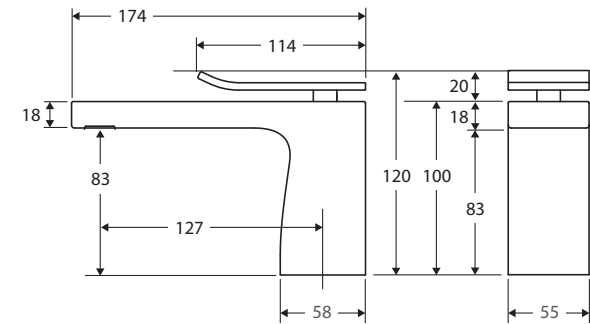

Lincoln

BASIN MIXER

Features

- Polished chrome finish
- Fixed position
- Made from solid brass
- Quality European cartridge (35 mm)
- PEX split-resistant flexible hoses
- **WELS 5 Star rated, 5.5L/min**

Please note: This product may have a visible Fienza or Watermark logo.

While we aim to ensure specifications are correct at the time of publication, Fienza reserves the right to make modifications without prior notice. Physical colour may vary from image shown. All measurements are shown in millimetres. Always use physical product measurements for mark-ups and roughing-in as the technical drawing may differ from actual product received.