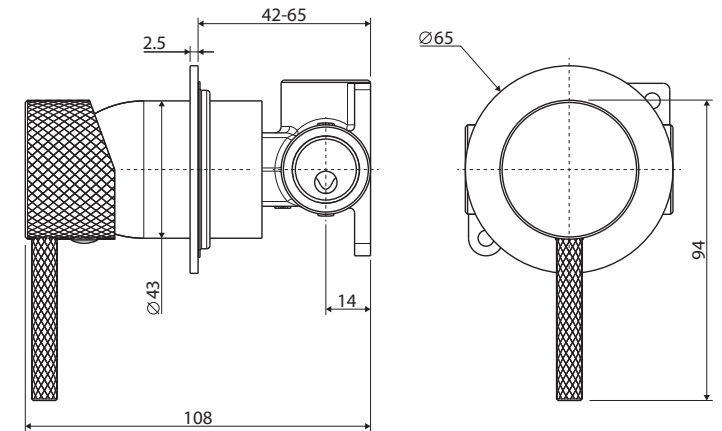

Axle®

WALL MIXER

SMALL ROUND PLATE

Features

- Industrial cross-hatched handle accent
- Designed for shower and bath
- Made from solid brass
- High quality European cartridge (35 mm)

Please note: This product may have a visible Fienza or Watermark logo.

While we aim to ensure specifications are correct at the time of publication, Fienza reserves the right to make modifications without prior notice. Physical colour may vary from image shown. All measurements are shown in millimetres. Always use physical product measurements for mark-ups and roughing-in as the technical drawing may differ from actual product received.