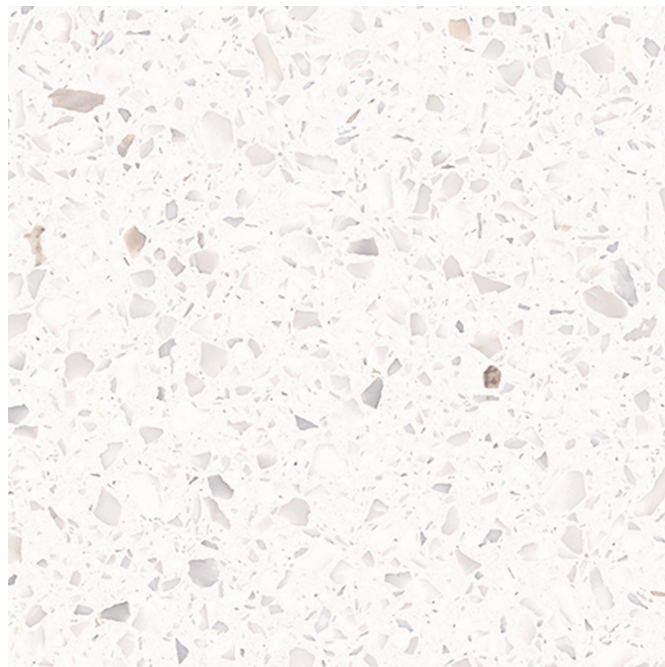

## VICENZA TERRAZZO SNOW WHITE HILITE TEXTURED TILE

1293287 | 298x298mm

Range Name	Vicenza
Colour	Snow White
Surface Finish	Textured
Exclusive to Beaumonts	Yes
Country of Origin	CHN
Undulation	Flat
Wear Rating	4
Slip Rating	P3
Variation	V2
Tile Type	GL-Porc
Tile Thickness	9.5mm
Edge	Rect
Number of Faces	16
Pieces Per Pack	11
Pieces Per Sqm	11.26
Weight Per Sqm	22.52kg
Wet Barefoot Ramp Test	
Light Reflectance Value	
% Crystalline Silica Content	0.285
Porosity	<= 0.5%