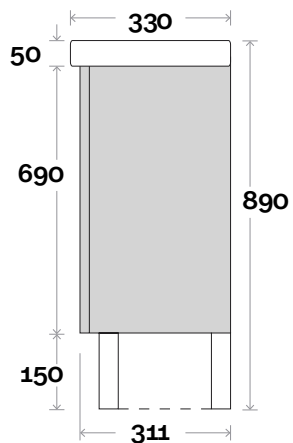

Corlette

Corlette 1 430mm single door

Top Thickness
Cadiz ceramic top: 50mm

Note:
• One tap hole only at 12 O'clock

■ Plumbing allowance

Kick

Profile

Configuration

Leg

Profile

Configuration

Wallmount

Profile

Configuration

Corlette

Corlette 2 750mm double door

Top Thickness
Cadiz Maxi ceramic top: 50mm

Note:
• One tap hole only at 12 O'clock

■ Plumbing allowance

Kick

Profile

Configuration

Leg

Profile