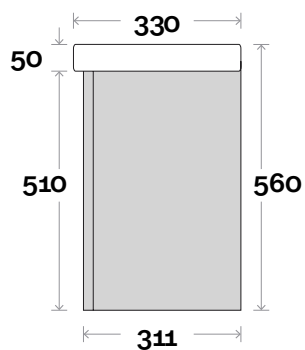

Corlette

Corlette 1 430mm single door

Top Thickness
Cadiz ceramic top: 50mm

Note:
• One tap hole only at 12 O'clock

■ Plumbing allowance

Kick

Profile

Configuration

Leg

Profile

Configuration

Wallmount

Profile

Configuration

Corlette

Corlette 2 750mm double door

Top Thickness
Cadiz Maxi ceramic top: 50mm

Note:
• One tap hole only at 12 O'clock

■ Plumbing allowance

Kick

Profile

Configuration

Leg

Profile