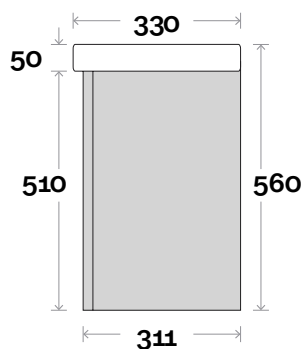

Wallmount

Profile