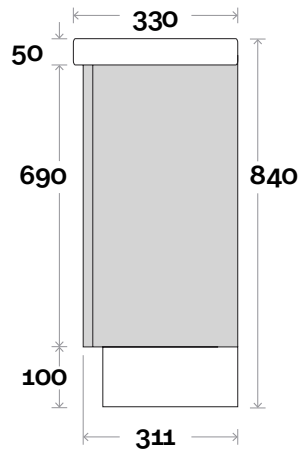

Corlette

Corlette 1 430mm single door

Top Thickness
Cadiz ceramic top: 50mm

Note:
• One tap hole only at 12 O'clock

■ Plumbing allowance

Kick

Profile

Configuration

Leg

Profile

Configuration

Wallmount

Profile

Configuration

Corlette

Corlette 2 750mm double door

Top Thickness
Cadiz Maxi ceramic top: 50mm

Note:
• One tap hole only at 12 O'clock

■ Plumbing allowance

Kick

Profile

Configuration

Leg

Profile