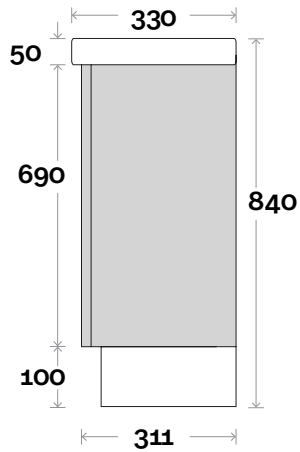

Corlette

Corlette 1 430mm single door

Top Thickness
Cadiz ceramic top: 50mm

Note:
• One tap hole only at 12 O'clock

■ Plumbing allowance

Kick

Profile

Configuration

Leg

Profile

Configuration

Wallmount

Profile

Configuration

Corlette

Corlette 2 750mm double door

Top Thickness
Cadiz Maxi ceramic top: 50mm

Note:
• One tap hole only at 12 O'clock

■ Plumbing allowance

Kick

Profile

Configuration

Leg

Profile