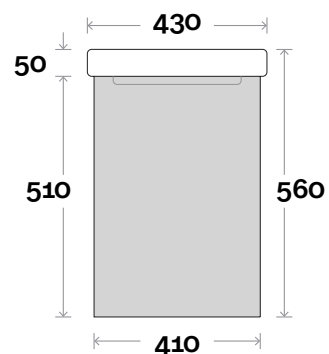

Corlette

Corlette 1 430mm single door

Top Thickness
Cadiz ceramic top: 50mm

Note:
• One tap hole only at 12 O'clock

■ Plumbing allowance

Kick

Profile

Configuration

Leg

Profile

Configuration

Wallmount

Profile

Configuration

Corlette

Corlette 2 750mm double door

Top Thickness
Cadiz Maxi ceramic top: 50mm

Note:
• One tap hole only at 12 O'clock

■ Plumbing allowance

Kick

Profile

Configuration

Leg

Profile