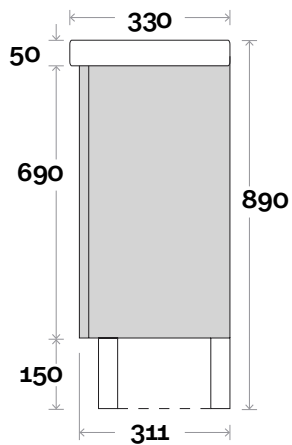

Corlette

Corlette 1 430mm single door

Top Thickness
Cadiz ceramic top: 50mm

Note:
• One tap hole only at 12 O'clock

■ Plumbing allowance

Kick

Profile

Configuration

Leg

Profile

Configuration

Wallmount

Profile

Configuration

Corlette

Corlette 2 750mm double door

Top Thickness
Cadiz Maxi ceramic top: 50mm

Note:
• One tap hole only at 12 O'clock

■ Plumbing allowance

Kick

Profile

Configuration

Leg

Profile