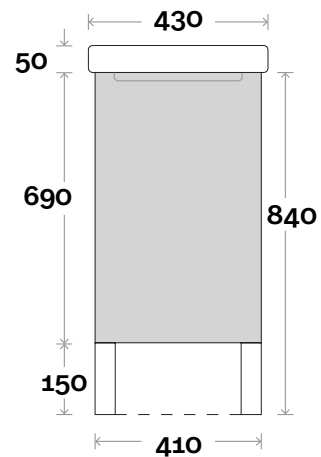

Corlette

Corlette 1 430mm single door

Top Thickness
Cadiz ceramic top: 50mm

Note:
• One tap hole only at 12 O'clock

■ Plumbing allowance

Kick

Profile

Configuration

Leg

Profile

Configuration

Wallmount

Profile

Configuration

Corlette

Corlette 2 750mm double door

Top Thickness
Cadiz Maxi ceramic top: 50mm

Note:
• One tap hole only at 12 O'clock

■ Plumbing allowance

Kick

Profile

Configuration

Leg

Profile