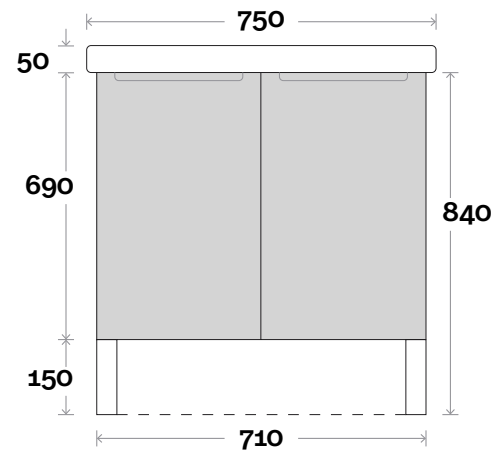

Leg

Profile

Configuration

Wallmount

Profile

Configuration

Corlette

Corlette 2 750mm double door

Top Thickness
Cadiz Maxi ceramic top: 50mm

Note:
• One tap hole only at 12 O'clock

■ Plumbing allowance

Kick

Profile

Configuration

Leg

Profile