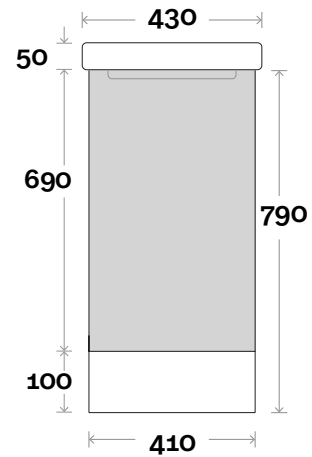

Corlette

Corlette 1 430mm single door

Top Thickness
Cadiz ceramic top: 50mm

Note:
• One tap hole only at 12 O'clock

■ Plumbing allowance

Kick

Profile

Configuration

Leg

Profile

Configuration

Wallmount

Profile

Configuration

Corlette

Corlette 2 750mm double door

Top Thickness
Cadiz Maxi ceramic top: 50mm

Note:
• One tap hole only at 12 O'clock

■ Plumbing allowance

Kick

Profile

Configuration

Leg

Profile