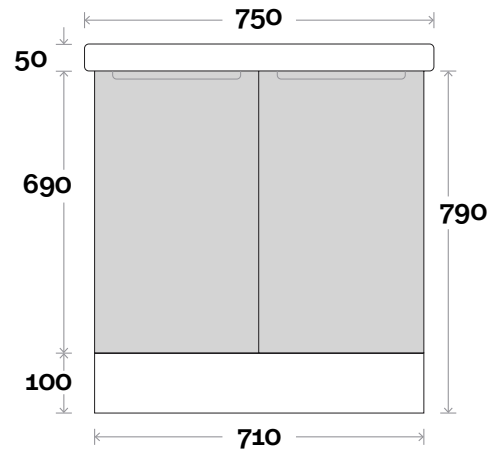

Leg

Profile

Configuration

Wallmount

Profile

Configuration

Corlette

Corlette 2 750mm double door

Top Thickness
Cadiz Maxi ceramic top: 50mm

Note:
• One tap hole only at 12 O'clock

■ Plumbing allowance

Kick

Profile

Configuration

Leg

Profile