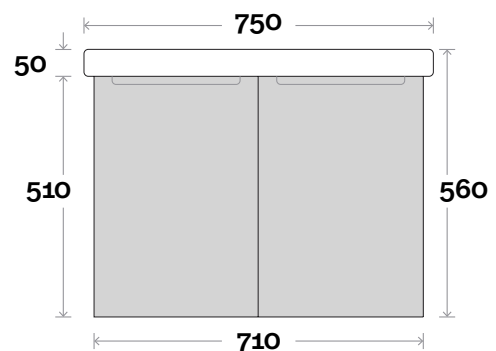

Configuration