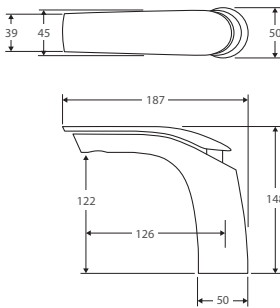

## KEETO

- Ultra-slim profile handle, sleek modern design
- Chrome finish
- Brass construction
- Quality European cartridges (35mm)
- Suitable for mains pressure, max. 500kpa
- PEX Split-proof flexi-hoses

### KEETO Basin Mixer

**\$259 • 222103**

- Fixed position
- **WELS 5 Star rated, 5.5L/min**

### KEETO Tall Basin Mixer

**\$360 • 222107**

- Two-piece design
- Fixed position
- **WELS 5 Star rated, 5.5L/min**