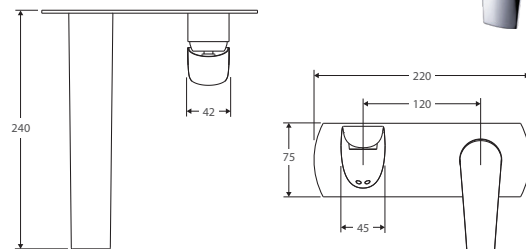

### KEETO Tall Basin Mixer

**\$360 • 222107**

- Two-piece design
- Fixed position
- **WELS 5 Star rated, 5.5L/min**

### KEETO Sink Mixer

**\$399 • 222105**

- Swivel function
- Designed for kitchen & laundry
- **WELS 5 Star rated, 5L/min**

### KEETO Wall Mixer with Spout

**\$375 • 222106**

- Designed for bath or basin
- Extra long reach: 240mm
- **WELS 5 Star rated, 5L/min**