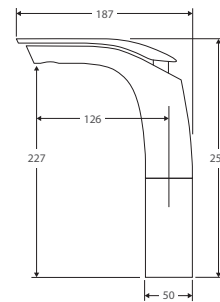

### KEETO Basin Mixer

**\$259 • 222103**

- Fixed position
- **WELS 5 Star rated, 5.5L/min**

### KEETO Tall Basin Mixer

**\$360 • 222107**

- Two-piece design
- Fixed position
- **WELS 5 Star rated, 5.5L/min**