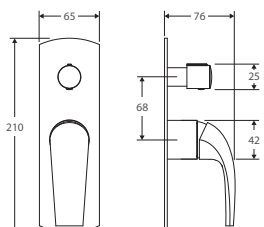

KEETO Wall Mixer Diverter

$275 • 222102

- Designed for shower & bath
- WELS rating not required