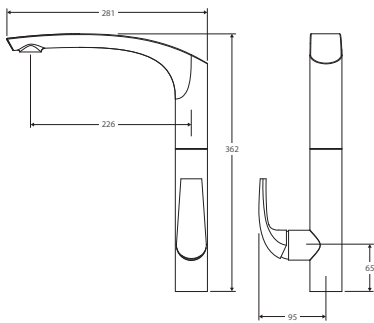

### KEETO Tall Basin Mixer

**\$360 • 222107**

- Two-piece design
- Fixed position
- **WELS 5 Star rated, 5.5L/min**

### KEETO Sink Mixer

**\$399 • 222105**

- Swivel function
- Designed for kitchen & laundry
- **WELS 5 Star rated, 5L/min**

### KEETO Wall Mixer with Spout

**\$375 • 222106**

- Designed for bath or basin
- Extra long reach: 240mm
- **WELS 5 Star rated, 5L/min**