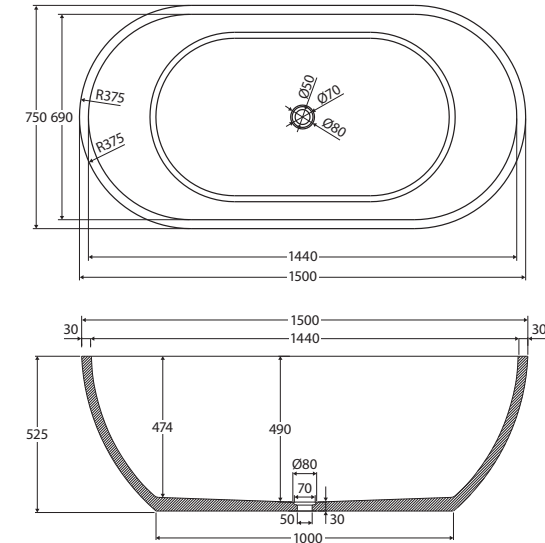

## FREESTANDING CONCRETE BATH

### Features

- Opulent modern shape
- Freestanding style
- Concrete with food-grade nano sealant
- No overflow
- Matching concrete cap pull-out/pop-up waste included
- Capacity: 372L
- Net weight: 163 kg
- Gross weight: 193 kg

We aim to ensure that specifications are correct at the time of publication. All measurements are shown in millimetres. Always use measurements of actual product received for final specification as the technical drawing may contain differences. Due to printing limitations, physical colour may vary from the image shown. Fienza reserves the right to make modifications without prior notice.