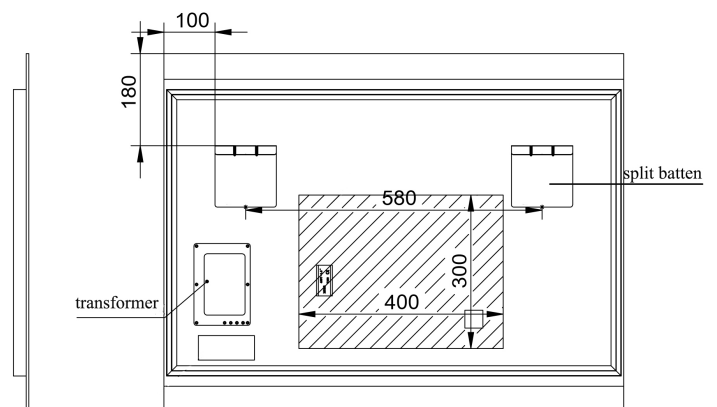

MIRO 900

RM190

Size (mm):

Width	900
Height	700
Depth	30

Orientation:

Horizontal

Features

LED	✓
Demister	✓
Copper Free Mirror	✓