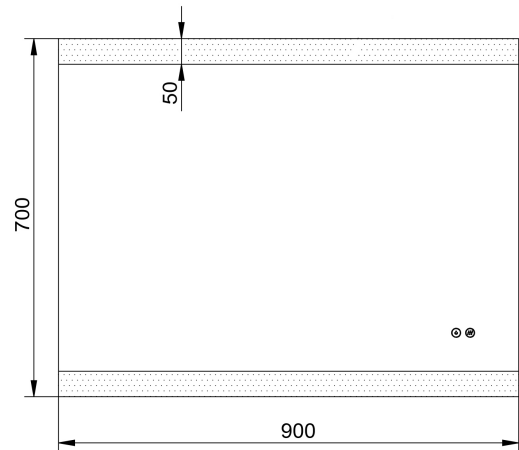

MIRO 900

RM190

Size (mm):

Width	900
Height	700
Depth	30

Orientation:

Horizontal

Features

LED	✓
Demister	✓
Copper Free Mirror	✓