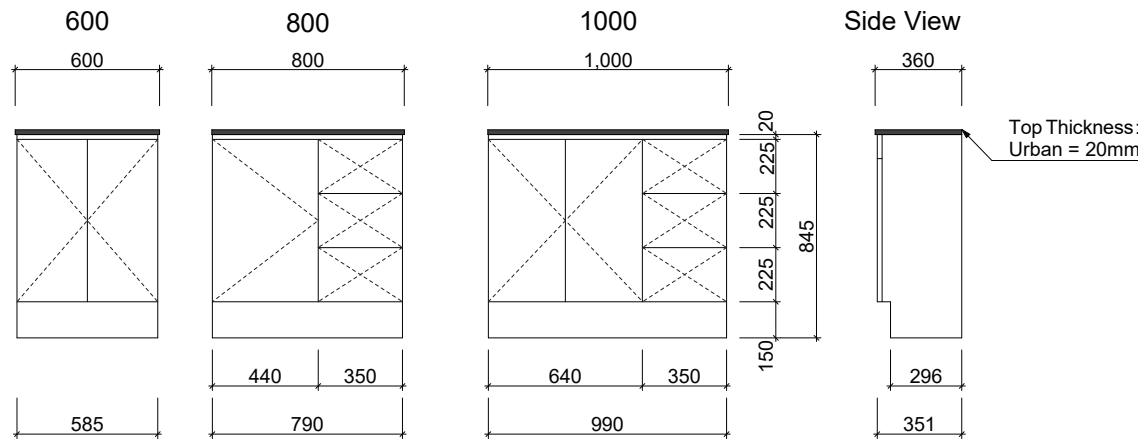

FLORIDA ENSUITE

Wall Hung

Floor Standing

Waste size: Acrylic = 40mm, Ceramic = 32mm, Sculptured Marble = 32mm

Note: Where left or right hand options are available please specify or else cabinets will be supplied as per these drawings. All vanity top and basin sizes are nominal only. E&OE