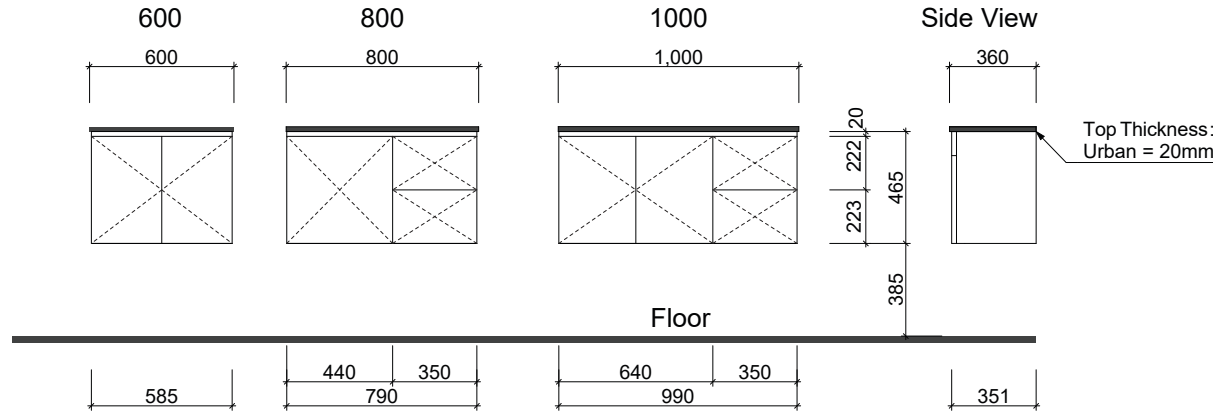

FLORIDA ENSUITE

Wall Hung

Floor Standing

Waste size: Acrylic = 40mm, Ceramic = 32mm, Sculptured Marble = 32mm

Note: Where left or right hand options are available please specify or else cabinets will be supplied as per these drawings. All vanity top and basin sizes are nominal only. E&OE