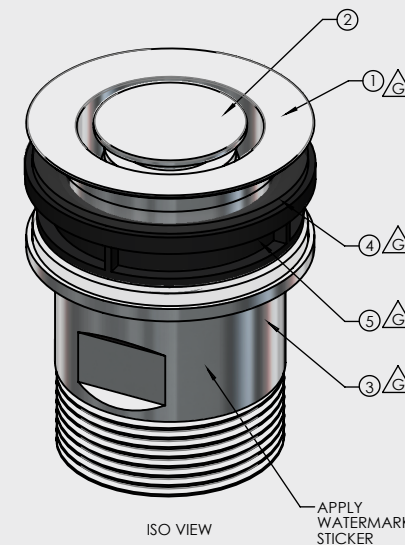

BASIN POP DOWN[®] 40mm

PLUG & WASTES

- Suits basins with 32mm or 40mm outlet with or without overflow
- Innovative quick remove cartridge
- Lifetime replacement guarantee on cartridge
- World Wide Patent Granted or Pending
- Available in a range of finishes

CODE	OUTLET SIZE	FINISH	CARTON QTY
21801.25	40mm	Matt Black	32

SECTION B-B
OPEN

SECTION A-A
CLOSE

ITEM	PART No.	DESCRIPTION	QTY.
1	100206	FLANGE POP DOWN 60mm DIA	1
2	100024	POP DOWN VALVE WITH UPSIDE DOWN SPRING	1
3	100018	BACK NUT FOR POP DOWN 32mm	1
4	100219	POP DOWN DELUX WASHER	2
5	100056	SPACER FOR POP DOWN	1

Note:

Spacer and additional washer to be used in low profile applications only.