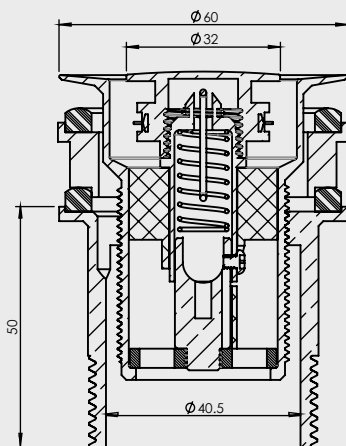

BASIN POP DOWN[®] 40mm

PLUG & WASTES

- Suits basins with 32mm or 40mm outlet with or without overflow
- Innovative quick remove cartridge
- Lifetime replacement guarantee on cartridge
- World Wide Patent Granted or Pending
- Available in a range of finishes

CODE	OUTLET SIZE	FINISH	CARTON QTY
21801.25	40mm	Matt Black	32

SECTION B-B
OPEN

SECTION A-A
CLOSE

ITEM	PART No.	DESCRIPTION	QTY.
1	100206	FLANGE POP DOWN 60mm DIA	1
2	100024	POP DOWN VALVE WITH UPSIDE DOWN SPRING	1
3	100018	BACK NUT FOR POP DOWN 32mm	1
4	100219	POP DOWN DELUX WASHER	2
5	100056	SPACER FOR POP DOWN	1

Note:

Spacer and additional washer to be used in low profile applications only.