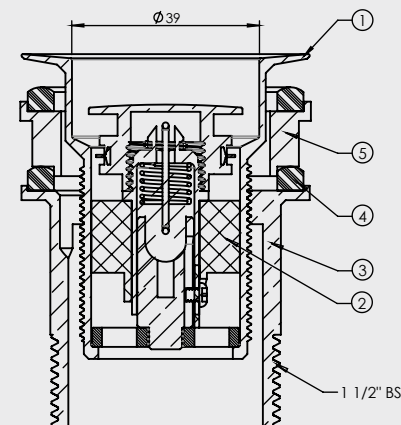

BASIN POP DOWN[®] 40mm

PLUG & WASTES

- Suits basins with 32mm or 40mm outlet with or without overflow
- Innovative quick remove cartridge
- Lifetime replacement guarantee on cartridge
- World Wide Patent Granted or Pending
- Available in a range of finishes

CODE	OUTLET SIZE	FINISH	CARTON QTY
21801.25	40mm	Matt Black	32

SECTION B-B
OPEN

SECTION A-A
CLOSE

ITEM	PART No.	DESCRIPTION	QTY.
1	100206	FLANGE POP DOWN 60mm DIA	1
2	100024	POP DOWN VALVE WITH UPSIDE DOWN SPRING	1
3	100018	BACK NUT FOR POP DOWN 32mm	1
4	100219	POP DOWN DELUX WASHER	2
5	100056	SPACER FOR POP DOWN	1

Note:

Spacer and additional washer to be used in low profile applications only.