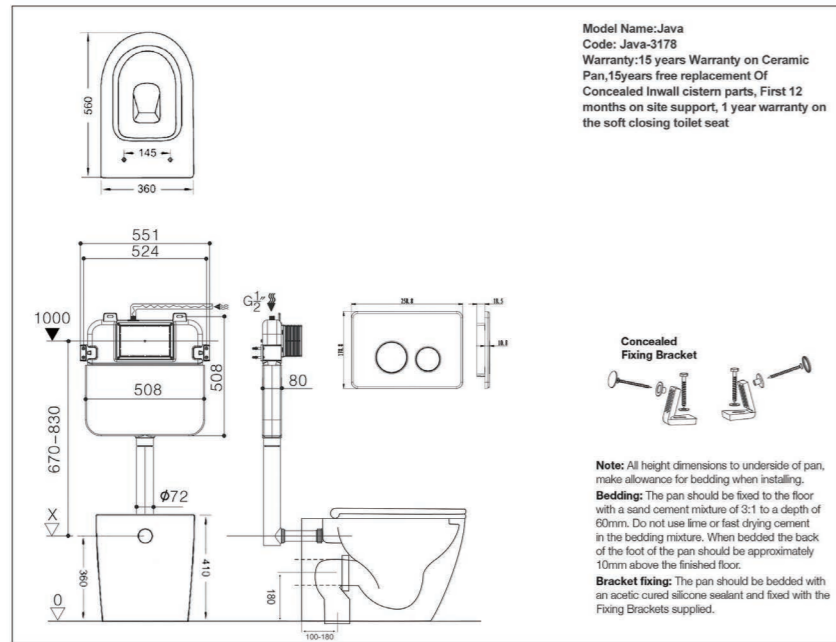

Java Concealed In Wall Cistern  
4.5/3 Litter Dual Flush With Java Wall Faced Rimless Pan and Inwall Cistern With Stainless Steel Flush Plate

A sharp, symmetrical designed wall faced concealed toilet suite comprises the Java pan and trusted Zumi Concealed in wall cistern, and is targeted for commercial applications, but is also suitable for domestic use. The pan connection system includes the 90 degree plastic S-trap setout range is from 100mm-180mm with a recommended setout of 100mm. The One button release slim design soft closing toilet seat comes with this Java wall faced rimless pan. Choose from a variety of stainless steel flush plate buttons from the Java range to complete your bathroom desired look.

Pan: Java Wall Faced Dual Flush Rimless Pan  
Traps: Universal trap for S or P-trap installations.  
Inlet: 50mm back inlet for concealed cistern and flush valve installation.  
Seats: The Java soft close toilet seat is provided with one button quick release. A quality solid section compression moulded toilet seat, fitted with metal hinges.  
Colours: White only

**Specifications & Data**

Code:	Java-3178 / VENUS-3179	Water Consumption	3.5L Average Flush
Color:	White	Trap	Universal S-trap 80-180mm P-trap 180mm
Warranty	15 Years Warranty on Ceramic Pan, 15 Years free replacement of Concealed Inwall Cistern Parts, First 12 Month on Site Support, 1 Year Warranty on the Soft closing toilet seat	Seat	Soft Closing/ Quick Release
Buttons Color:	Chrome, Matt Black, Chrome&Black, Brushed Nickel, Gun Metal, Brushed Gold	WELS Rating	4 Star