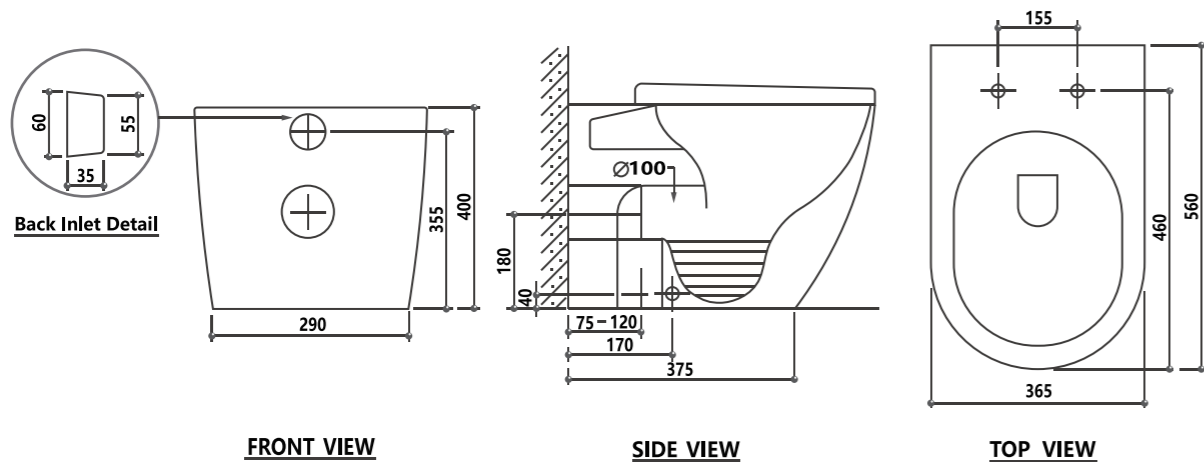

VENUS-3179