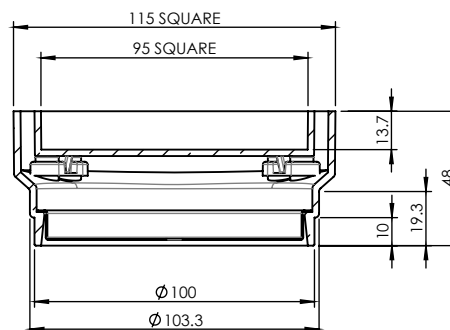

SQUARE BERMUDA STANDARD 115x115mm 100mm OUTLET

FLOOR WASTES

- ✓ Solid Brass Construction, Designer Tile insert Waste
- ✓ Protective cover for Installation, Sound Dampeners as standard
- ✓ Optional Puddle Flange adapter 32224

32224

CODE	OUTLET SIZE	FINISH	CTN QTY
11101.01	100mm	Chrome	20

Available Finishes

.01 Chrome

.02 Satin Chrome

.03 Gold

.04 Polished Brass

.05 Black Chrome