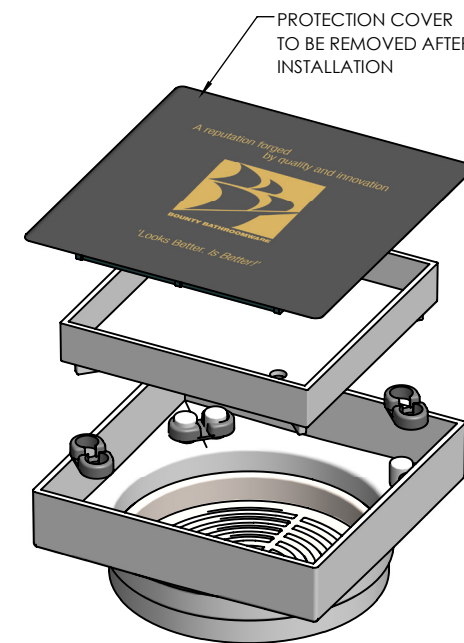

Available Finishes