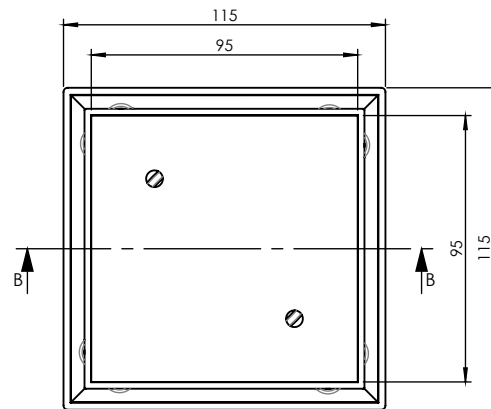

SQUARE BERMUDA STANDARD 115x115mm 100mm OUTLET

FLOOR WASTES

- ✓ Solid Brass Construction, Designer Tile insert Waste
- ✓ Protective cover for Installation, Sound Dampeners as standard
- ✓ Optional Puddle Flange adapter 32224

32224

CODE	OUTLET SIZE	FINISH	CTN QTY
11101.01	100mm	Chrome	20

Available Finishes

.01 Chrome

.02 Satin Chrome

.03 Gold

.04 Polished Brass

.05 Black Chrome