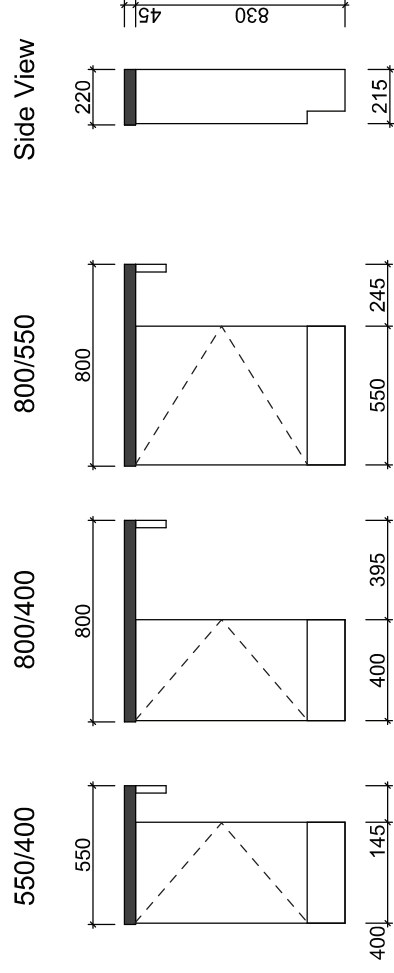

OSCAR

Wall Hung

Floor Standing

Waste size: Acrylic = 40mm, Ceramic = 32mm, Sculptured Marble = 32mm
Note: Where left or right hand options are available please specify or else cabinets will be supplied as per these drawings. All vanity top and basin sizes are nominal only. E&OE