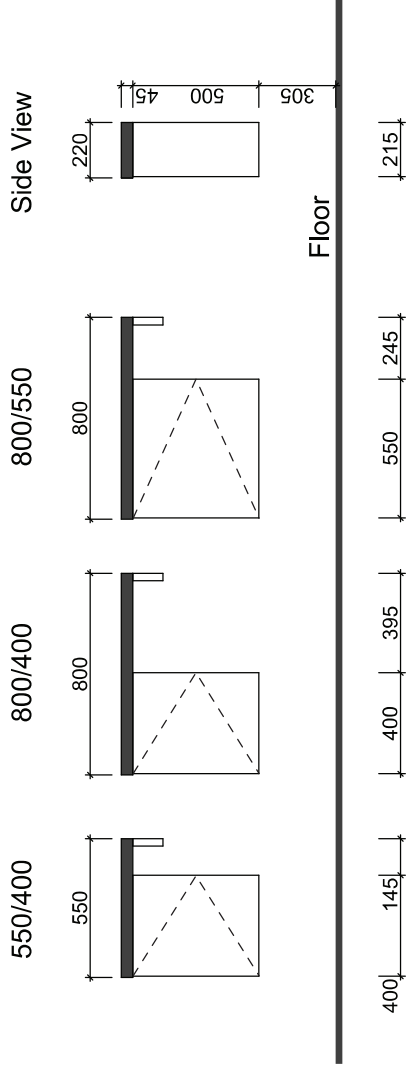

OSCAR

Wall Hung

Floor Standing

Waste size: Acrylic = 40mm, Ceramic = 32mm, Sculptured Marble = 32mm
Note: Where left or right hand options are available please specify or else cabinets will be supplied as per these drawings. All vanity top and basin sizes are nominal only. E&OE