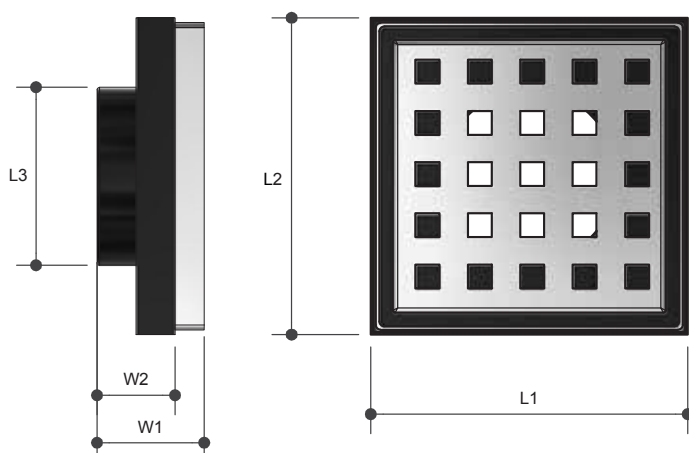

# Floor Grates

### Specifications

80MM to Suit DN80 PVC pipe

100MM to Suit DN100 PVC pipe