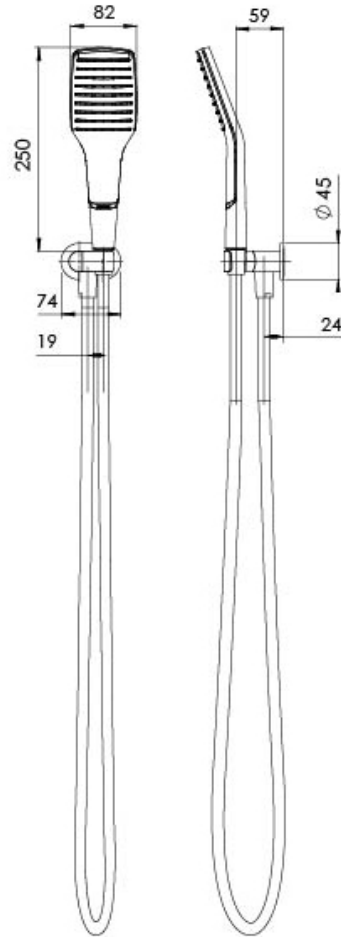

NX CAPE

NX CAPE HAND SHOWER

SPECIFICATIONS

AVAILABLE IN

605-6610-00
Chrome

605-6610-60
Chrome /
Matte Black

INFORMATION

Temperature Rating
1 - 75°C