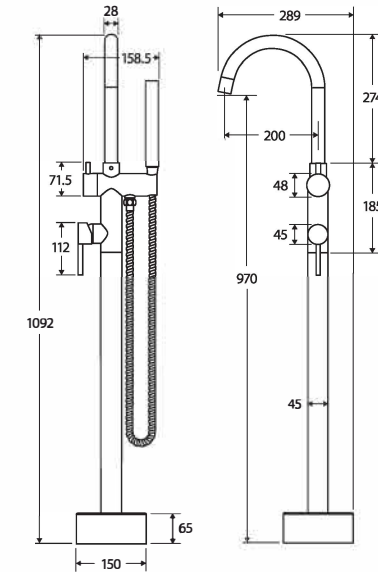

Kaya® FLOOR MOUNTED BATH MIXER WITH HAND SHOWER

Features

- Swivel function
- 1.5 metre stainless steel hose
- Backflow prevention non-return valve
- Made from solid brass
- High quality European cartridge
- PEX split-resistant flexible hoses
- **WELS 3 Star rated, 8L/min**

Please note: This product may have a visible Fienza or Watermark logo.

Available in

Cleaning & Care

- Regularly clean with mild soapy water using a microfibre cloth.
- In highly polluted or coastal locations, we recommend cleaning 2-3 times per week.
- Do not use harsh detergents, bleach, cream cleaners or citrus based cleaners. These substances are abrasive and will damage the surface.
- Do not use undue pressure and wipe in one direction only.

While we aim to ensure specifications are correct at the time of publication, Fienza reserves the right to make modifications without prior notice. Physical colour may vary from image shown. All measurements are shown in millimetres. Always use physical product measurements for mark-ups and roughing-in as the technical drawing may differ from actual product received.