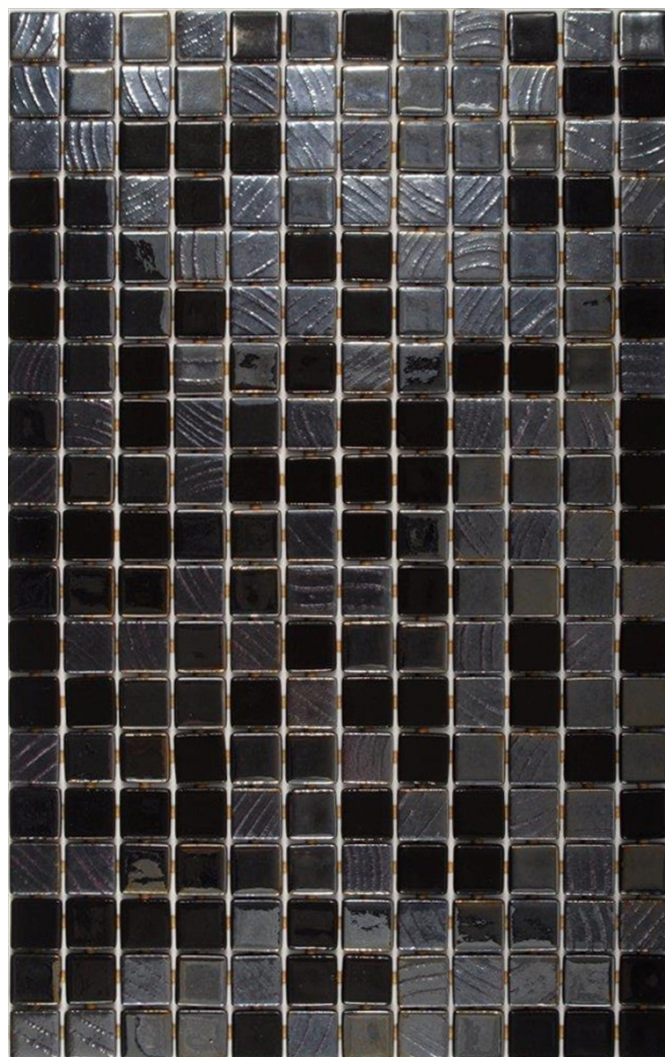

Product Specifications - Beaumont Tiles

COCKTAIL BLACK RUSSIA MOSAIC

1001986 | 495x312mm

Range Name

Colour

Surface Finish

Country of Origin ESP

Undulation

Pieces Per Sqm 6.47

Weight Per Sqm 17.47kg

Wet Barefoot Ramp Test NA

Light Reflectance Value

% Crystalline Silica Content 0.00%

Porosity

Details are correct at the time of printing, however we reserve the right to correct any error which may occur from time to time. Please refer to your Beaumonts specialist to confirm all details and product availability.