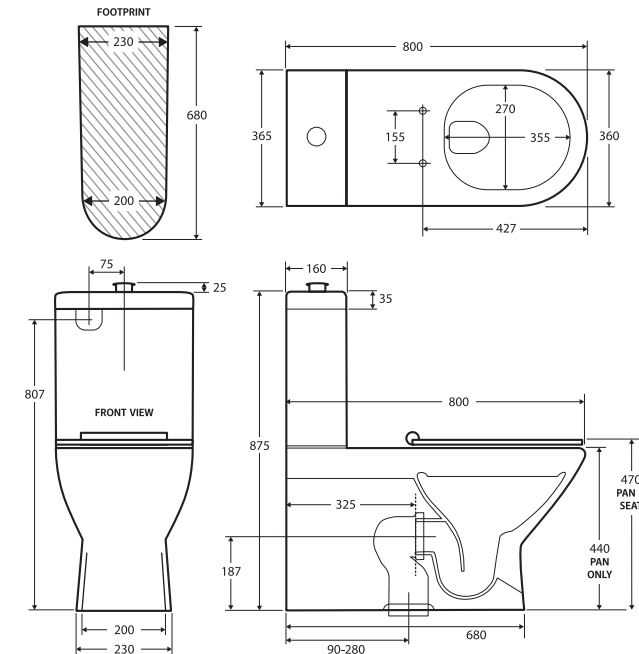

## Delta Care White BACK-TO-WALL TOILET SUITE

### Features

- Rimless hygienic flush
- Large, raised chrome flush buttons OR slim, chrome flush buttons
- Concealed pan for easy cleaning
- Single flap white seat
- High quality, R&T flush mechanism
- Top or bottom inlets:
  - Left top inlet
  - Left OR right bottom inlet
 (cannot use both at the same time)
- Available as P-Trap 180mm, or S-Trap with vario-bend 90-280 mm connector
- **WELS 4 Star rated, 4.5L/3L (3.2L average flush)**

### Available in

P-Trap  
Raised Flush Buttons  
**K013WP**

S-Trap 90-280  
Raised Flush Buttons  
**K013WA**

P-Trap  
Slim Flush Buttons  
**K013WP-SB**

S-Trap 90-280  
Slim Flush Buttons  
**K013WA-SB**

While we aim to ensure specifications are correct at the time of publication, Fienza reserves the right to make modifications without prior notice. Physical colour may vary from image shown. All measurements are shown in millimetres. For ceramic products, please allow +/- 10 mm tolerance for manufacturing variance. Always use physical product measurements for mark-ups and roughing-in as the technical drawing may differ from actual product received.