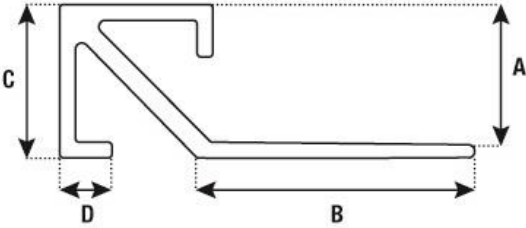

# PVC Square Edge Trim - 2.5metre

- Square finish trim for tile protection
- Decorative trim to create an elegant look
- Ideal for: external corners both vertical and horizontal, transition between carpet and tile and finishing trim on a vertical wall

Size A	B	C	D
6.5mm	27mm	7.7mm	3mm
8.5mm	29mm	9.7mm	3mm
10.5mm	31mm	11.7mm	3mm

CHEMICAL CONTENT								
STANDARD	LEAD (%)	CADMIUM (%)	ARSENIC (%)	ANTIMONY (%)	BARIUM (%)	MERCURY (%)	SELENIUM (%)	CHROMIUM (%)
AS15	5.0	1.0	1.0	1.0	5.0	1.0	1.0	1.0
MECHANICAL PROPERTY								
STANDARD	Tensile Strength minimum (N/mm <sup>2</sup> )				Elongation (%)			
AS15	508.6				127			

Colour		6.5mm Code	8.5mm Code	10.5mm Code	Pk Qty
	White	TSQ625W	TSQ825W	TSQ1025W	20
	Jasmine	TSQ625J	TSQ825J	TSQ1025J	20
	Vanilla	TSQ625V	TSQ825V	TSQ1025V	20