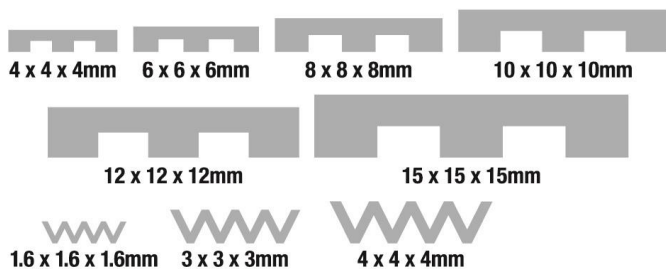

# Bright Steel Adhesive Trowels Trade Series

- Dual square notched edge design
- Highest grade flexible spring steel construction
- Stainless steel riveted, die cast aluminium with contoured rubber handle
- The ultimate in comfort and durability

Profile	Code	Barcode	Designed for	Size	Pk Qty
4mm	<b>BST4</b>	9314942123040	Small Wall Tiles	280 - 115mm	5
6mm	<b>BST6</b>	9314942123064	Wall Tiles	280 - 115mm	5
8mm	<b>BST8</b>	9314942123088	Floor & Wall Tiles	280 - 115mm	5
10mm	<b>BST10</b>	9314942123101	Floor Tiles	280 - 115mm	5
12mm	<b>BST12</b>	9314942123125	Large Format Tiles	280 - 115mm	5
15mm	<b>BST15</b>	9314942659785	Large Format Tiles	280 - 115mm	5
1.6mmV-Notch	<b>BSTV16</b>	9314942667179	Floating Wooden Floors	280 - 115mm	5
3mmV-Notch	<b>BSTV3</b>	9314942664628	Wooden Floors	280 - 115mm	5
4mmV-Notch	<b>BSTV4</b>	9314942124047	Wooden Floors	280 - 115mm	5