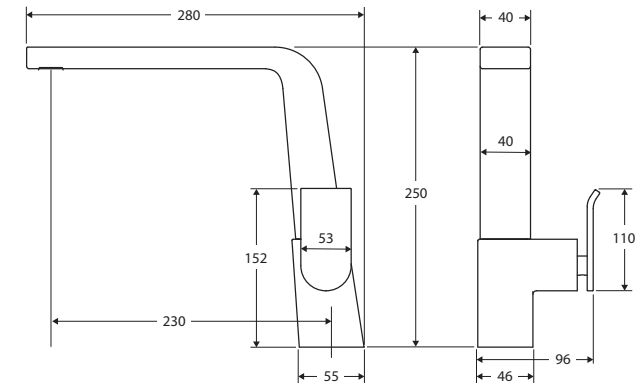

Lincoln

SWIVEL SINK MIXER

Features

- Polished chrome finish
- Swivel function
- Designed for kitchens
- Made from solid brass
- Quality European cartridge (35 mm)
- PEX split-resistant flexible hoses
- **WELS 5 Star rated, 5.5L/min**

Please note: This product may have a visible Fienza or Watermark logo.

Available in

Polished
Chrome Handle
224105

Electroplated
Matte Black Handle
224105B

Cleaning & Care

- Regularly clean with mild soapy water using a microfibre cloth.
- In highly polluted or coastal locations, we recommend cleaning 2-3 times per week.
- Do not use harsh detergents, bleach, cream cleaners or citrus based cleaners. These substances are abrasive and will damage the surface.
- Do not use undue pressure and wipe in one direction only.

While we aim to ensure specifications are correct at the time of publication, Fienza reserves the right to make modifications without prior notice. Physical colour may vary from image shown. All measurements are shown in millimetres. Always use physical product measurements for mark-ups and roughing-in as the technical drawing may differ from actual product received.