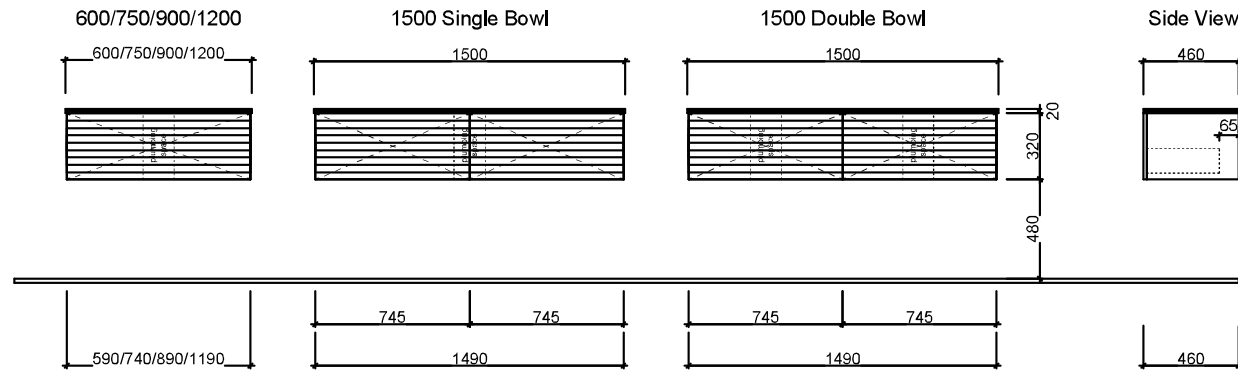

Vale

Wall Hung

Floor Standing

Timberline