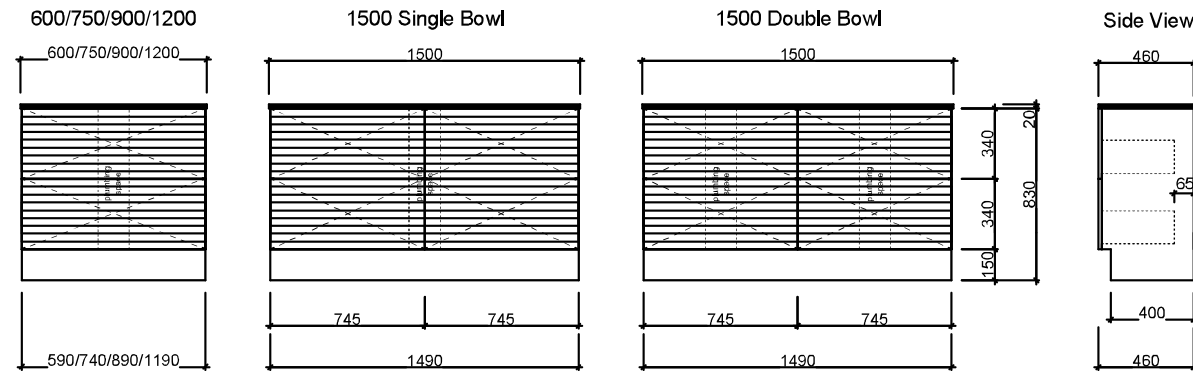

Vale

Wall Hung

Floor Standing

Timberline