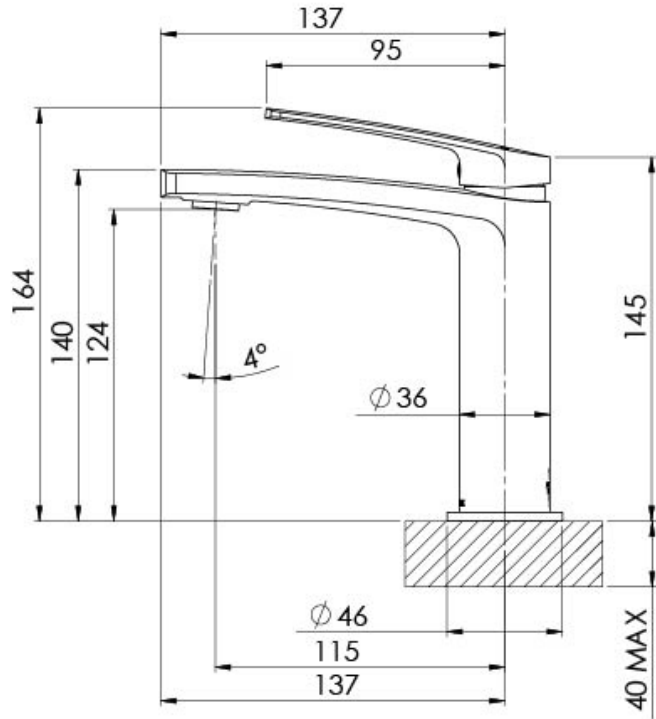

MEKKO

MEKKO BASIN MIXER

SPECIFICATIONS

AVAILABLE IN

115-7700-00
Chrome

115-7700-40
Brushed
Nickel

115-7700-30
Gun Metal

115-7700-10
Matte Black