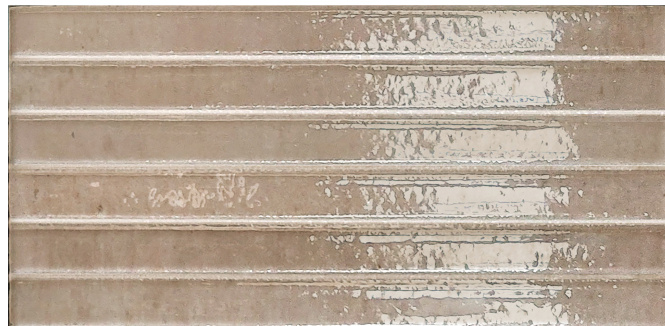

Product Specifications - Beaumont Tiles

HOME KITKAT HONEY EMOSS GLOSS TILE

1267293 | 250x125mm

Range Name	Home
Colour	Honey
Surface Finish	Gloss
Exclusive to Beaumonts	Yes
Country of Origin	ITA
Undulation	Embossed
Wear Rating	4
Slip Rating	
Variation	V4
Tile Type	GL-Porc
Tile Thickness	9mm
Edge	Pressed
Number of Faces	33
Pieces Per Pack	26
Pieces Per Sqm	32
Weight Per Sqm	19.52kg
Wet Barefoot Ramp Test	
Light Reflectance Value	NA
% Crystalline Silica Content	15.0%
Porosity	<= 0.5%

HOME RANGE SHOULD BE GROUTED WITH RLA OR ARDEX EPOXY GROUT ONLY

Details are correct at the time of printing, however we reserve the right to correct any error which may occur from time to time. Please refer to your Beaumonts specialist to confirm all details and product availability.