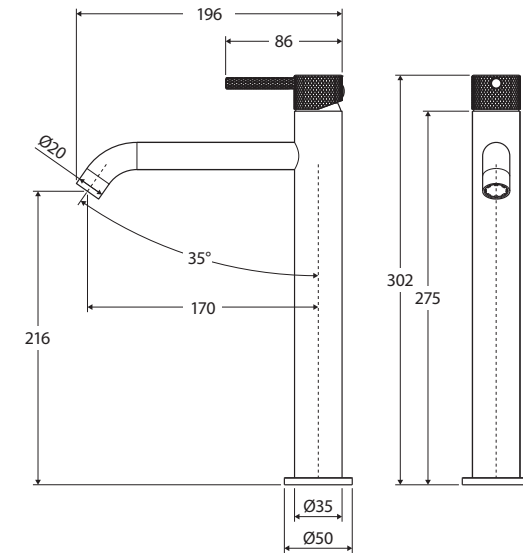

Axle®

TALL BASIN MIXER

Features

- Industrial cross-hatched handle accent
- Curved outlet
- Made from solid brass
- High quality European cartridge (25 mm)
- PEX split-resistant flexible hoses
- **WELS 5 Star rated, 5L/min**

Please note: This product may have a visible Fienza or Watermark logo.

Available in

Polished
Chrome
231107

PVD
Brushed Nickel
231107BN

PVD
Gun Metal
231107GM

Electroplated
Matte Black
231107B

PVD
Urban Brass
231107UB

Cleaning & Care

- Regularly clean with mild soapy water using a microfibre cloth.
- In highly polluted or coastal locations, we recommend cleaning 2-3 times per week.
- Do not use harsh detergents, bleach, cream cleaners or citrus based cleaners. These substances are abrasive and will damage the surface.
- Do not use undue pressure and wipe in one direction only.

While we aim to ensure specifications are correct at the time of publication, Fienza reserves the right to make modifications without prior notice. Physical colour may vary from image shown. All measurements are shown in millimetres. Always use physical product measurements for mark-ups and roughing-in as the technical drawing may differ from actual product received.