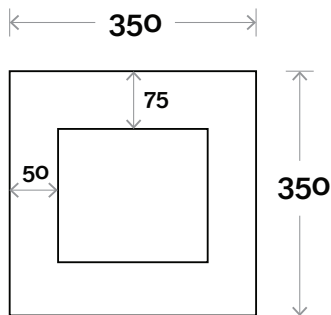

Wall mounting bracket