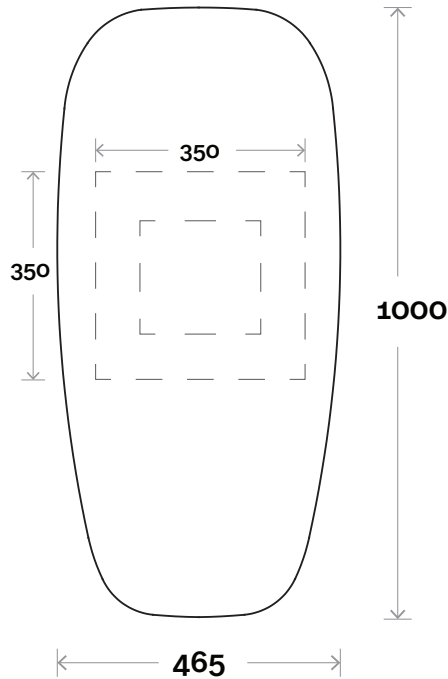

MARQUIS

Luna Mirror

Colours Available

No Tint
Bronze Tint
Grey Tint

Notes:

LED option available

Luna Mirror 1000mm x 465mm

Face

Protrusion

22-27mm  6mm

Wall mounting bracket

LED Wall mounting bracket