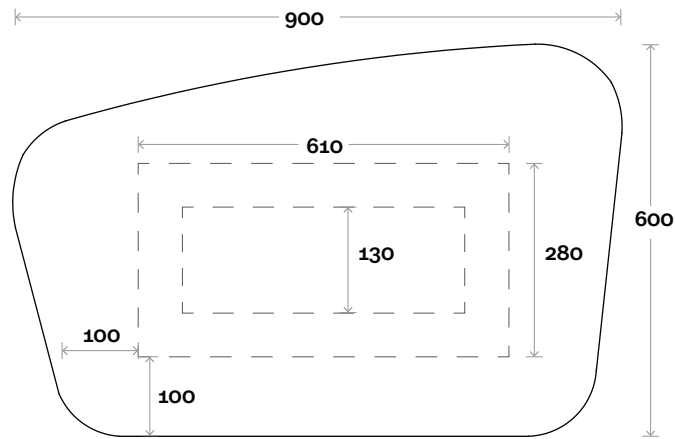

Colours Available

No Tint
Bronze Tint
Grey Tint

Notes:

LED option available

Solar Mirror 900mm

Face

Protrusion

Wall mounting bracket