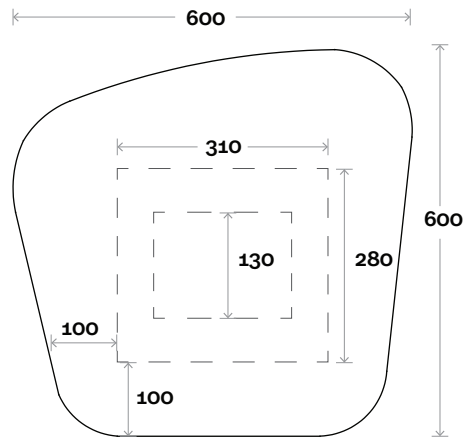

MARQUIS

Solar Mirror

Colours Available

No Tint
Bronze Tint
Grey Tint

Notes:

LED option available

Solar Mirror 600mm

Face