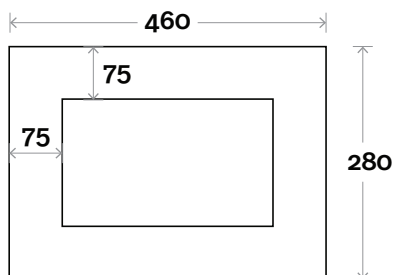

LED option available

Solar Mirror 750mm

Face

Protrusion

Wall mounting bracket

LED Wall mounting bracket

MARQUIS

Solar Mirror