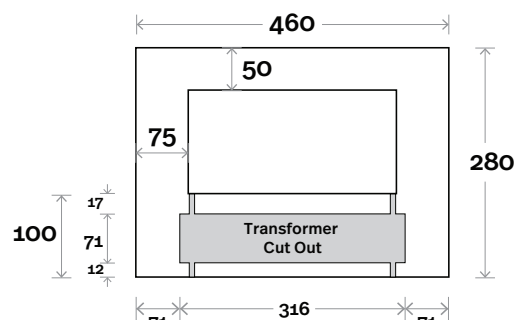

LED option available

Solar Mirror 750mm

Face

Protrusion

Wall mounting bracket

LED Wall mounting bracket

MARQUIS

Solar Mirror