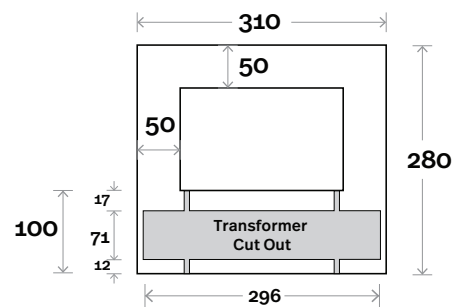

LED Wall mounting bracket