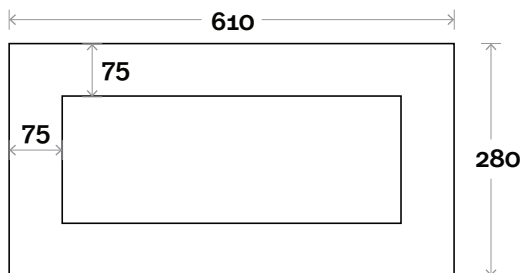

Colours Available

No Tint
Bronze Tint
Grey Tint

Notes:

LED option available

Solar Mirror 900mm

Face

Protrusion

Wall mounting bracket