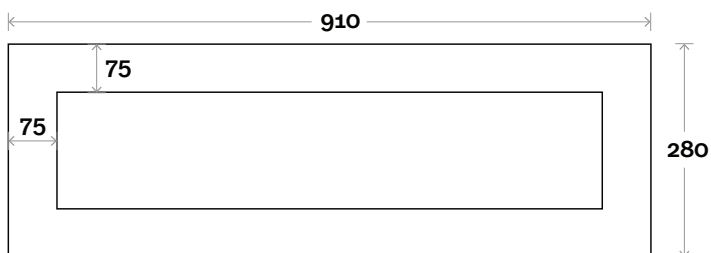

Protrusion

Wall mounting bracket