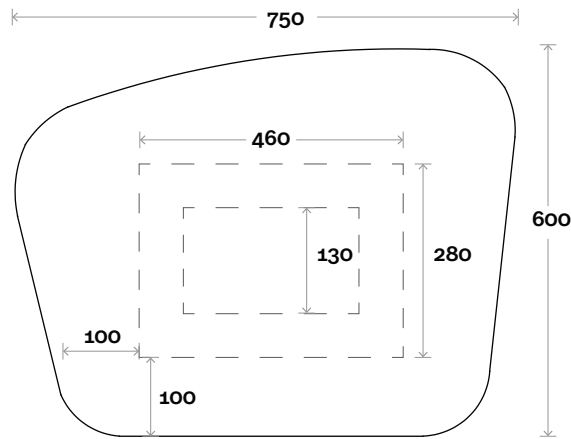

LED option available

Solar Mirror 750mm

Face

Protrusion

Wall mounting bracket

LED Wall mounting bracket

MARQUIS

Solar Mirror