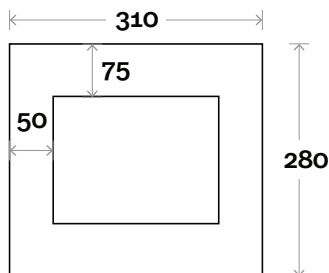

Protrusion

Wall mounting bracket