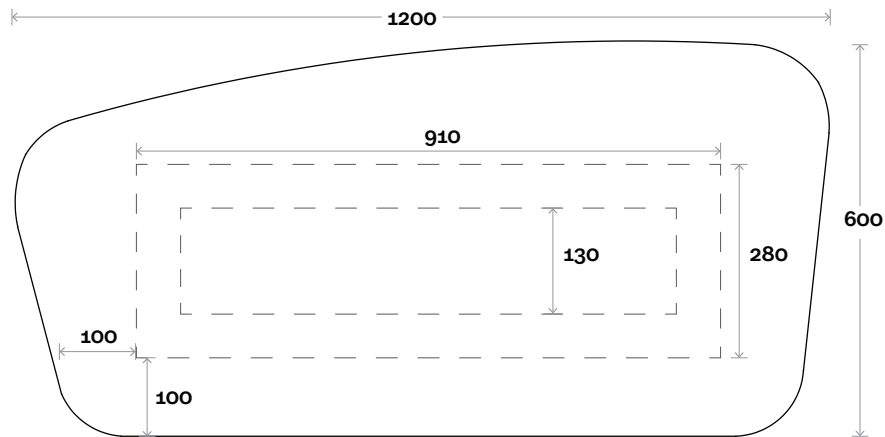

MARQUIS

Solar Mirror

Solar Mirror 1200mm

Colours Available

No Tint
Bronze Tint
Grey Tint

Notes:

LED option available

Face