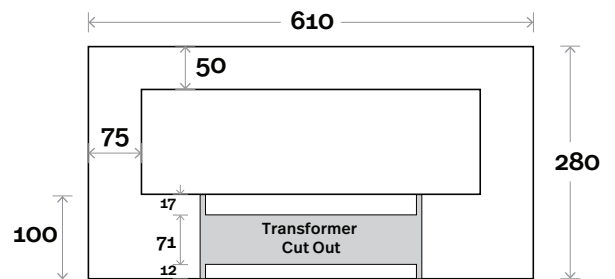

LED Wall mounting bracket