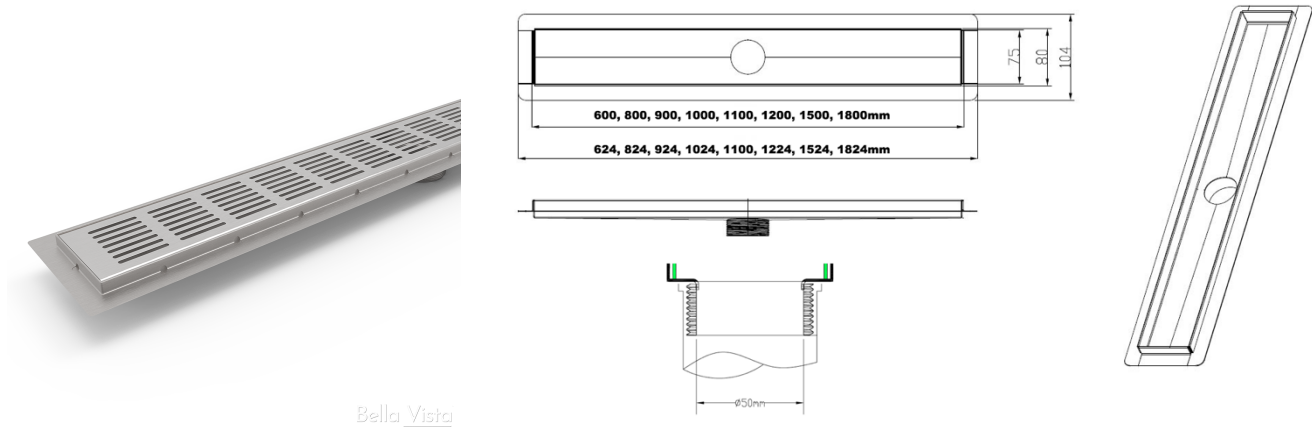

'ZENON' Architectural Shower Grates

Product Code: SG-900-STP / 1221136

Specifications:

Style	STP Pattern 900mm Shower Grate with Tilers Lip
Material	316 Grade stainless steel
Finish	Stainless Steel
Dimensions	900mm (l) x 80mm (w) x 25mm (d)*
Outlet Size	50mm
Details	<p>Suitable for commercial and residential</p> <p>Unique design with moulded/welded tilers' channel</p> <p>Interchangeable grate covers</p> <p>Watermark approved</p> <p>Available in 600, 800, 900, 1000, 1100, 1200, 1500 and 1800mm length</p> <p>* Depth is for drain body and does not include outlet</p>
Patent	2017101579
Warranty	25-year warranty (refer to bella-vista.net.au for details)