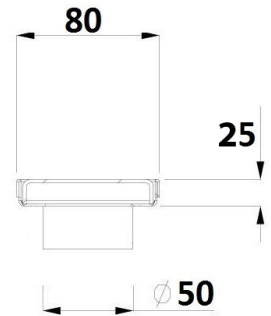

## 'PROJECT' Shower Grates

Product Code: SGNL-1000-MT / 1221148

Bella Vista

### Specifications:

**Style** Mito Pattern 1000mm Shower Grate

**Material** 304 Grade stainless steel

**Finish** Stainless Steel

**Dimensions** 1000mm (l) x 80mm (w) x 25mm (d)\*

**Outlet Size** 50mm

**Details** Suitable for commercial and residential  
Interchangeable grate covers  
Watermark approved  
Available in 600, 800, 900, 1000, 1100, 1200, 1500 and 1800mm length  
\* Depth is for drain body and does not include outlet