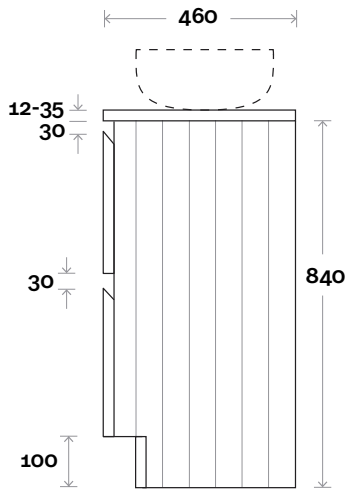

# Fingal

Fingal 7 1200mm double basin

**Top Thickness**

- Silestone: 20mm
  - Dekton: 12mm
  - Symphony: 20mm
  - Timber: 30-35mm
- (Above counter only)

**Note:**

- Stone & Timber waste centre: 300mm Std (may vary depending on basin)
- Centre Drawers

# Fingal

Fingal 8 1500mm centre basin

**Top Thickness**

Silestone: 20mm

Dekton: 12mm

Symphony: 20mm

Timber: 30-35mm

(Above counter only)

**Note:**

- Stone & Timber waste centre: 750mm std (may vary depending on basin)
- Available in Left and Right hand Drawers

**Profile Configuration**

**Kick**

**Legs**

**Wall Mount**

# Fingal

Fingal 9 1500mm off centre basin

**Top Thickness**

- Silestone: 20mm
- Dekton: 12mm
- Symphony: 20mm
- Timber: 30-35mm  
(Above counter only)

**Note:**

- Stone & Timber waste centre: 375mm std (may vary depending on basin)
- Available in Left and Right hand Drawers