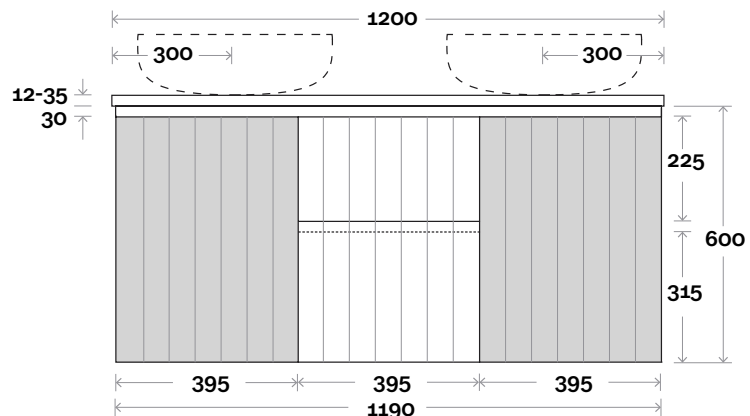

# Fingal

Fingal 7 1200mm double basin

**Top Thickness**

- Silestone: 20mm
  - Dekton: 12mm
  - Symphony: 20mm
  - Timber: 30-35mm
- (Above counter only)

**Note:**

- Stone & Timber waste centre: 300mm Std (may vary depending on basin)
- Centre Drawers

# Fingal

Fingal 8 1500mm centre basin

**Top Thickness**

Silestone: 20mm

Dekton: 12mm

Symphony: 20mm

Timber: 30-35mm

(Above counter only)