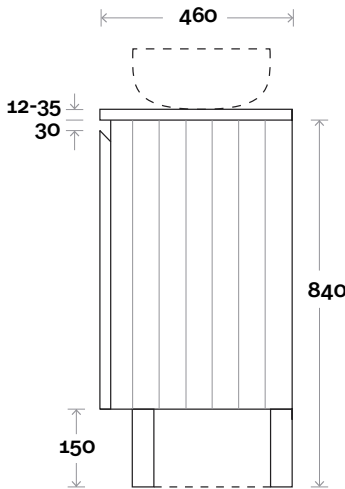

Fingal

Fingal 7 1200mm double basin

Top Thickness

1. Silestone: 20mm
   - Dekton: 12mm
   - Symphony: 20mm
   - Timber: 30-35mm
2. (Above counter only)

Note:

- Stone & Timber waste centre: 300mm Std (may vary depending on basin)
- Centre Drawers

Profile

Configuration

Kick

Legs

Wall Mount