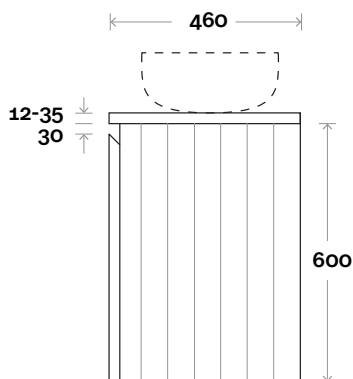

# Fingal

Fingal 1 600mm centre basin

**Top Thickness**

- Casa Ceramic top: 20mm
- Silestone: 20mm
- Dekton: 12mm
- Symphony: 20mm
- Timber: 30-35mm
- (Above counter only)

**Note:**

- Stone & Timber waste centre: 300mm Std (may vary depending on basin)
- Casa waste centre: 300mm std

# Fingal

Fingal 2 750mm centre basin

**Top Thickness**

- Casa Ceramic top: 20mm
- Silestone: 20mm
- Dekton: 12mm
- Symphony: 20mm
- Timber: 30-35mm  
(Above counter only)

**Note:**

- Stone & Timber waste centre: 375mm std (may vary depending on basin)
- Casa waste centre: 375mm std
- Available in Left and Right hand Drawers

# Fingal

Fingal 3 900mm centre basin

**Top Thickness**

- Casa Ceramic top: 20mm
- Silestone: 20mm
- Dekton: 12mm
- Symphony: 20mm
- Timber: 30-35mm  
(Above counter only)

**Note:**

- Stone & Timber waste centre: 450mm Std (may vary depending on basin)
- Casa waste centre: 450mm std
- Available in Left and Right hand Drawers