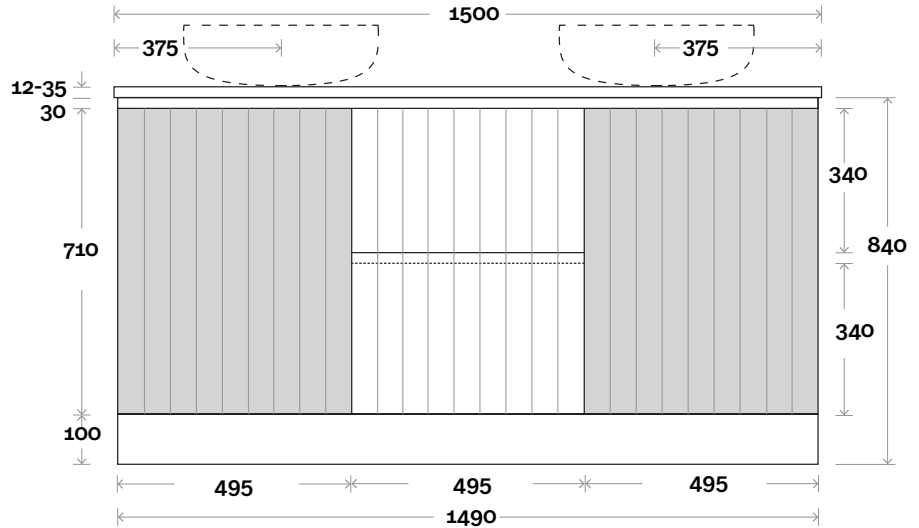

Fingal

Fingal 10 1500mm double basin

Top Thickness

Silestone: 20mm

Dekton: 12mm

Symphony: 20mm

Timber: 30-35mm

(Above counter only)

Note:

- Stone & Timber waste centre: 375mm std (may vary depending on basin)
- Centre Drawers

Plumbing allowance

Profile Configuration

Kick