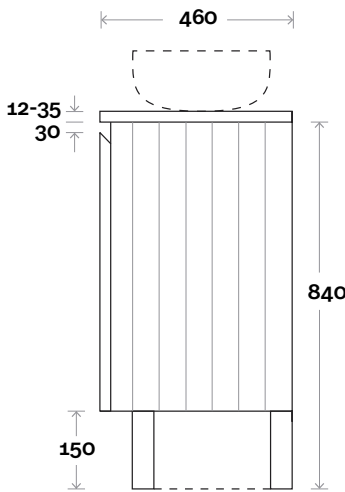

# Fingal

Fingal 10 1500mm double basin

**Top Thickness**

Silestone: 20mm

Dekton: 12mm

Symphony: 20mm

Timber: 30-35mm

(Above counter only)

**Note:**

- Stone & Timber waste centre: 375mm std (may vary depending on basin)
- Centre Drawers

**Plumbing allowance**

**Profile Configuration**

**Kick**

**Legs**

**Wall Mount**

# Fingal

Fingal 11 1800mm centre basin

**Top Thickness**

Silestone: 20mm

Dekton: 12mm

Symphony: 20mm

Timber: 30-35mm

(Above counter only)

**Note:**

- Stone & Timber waste centre: 900mm Std (may vary depending on basin)
- Available in Left and Right hand Drawers

**Profile**

**Configuration**

**Kick**

**Legs**

**Wall Mount**