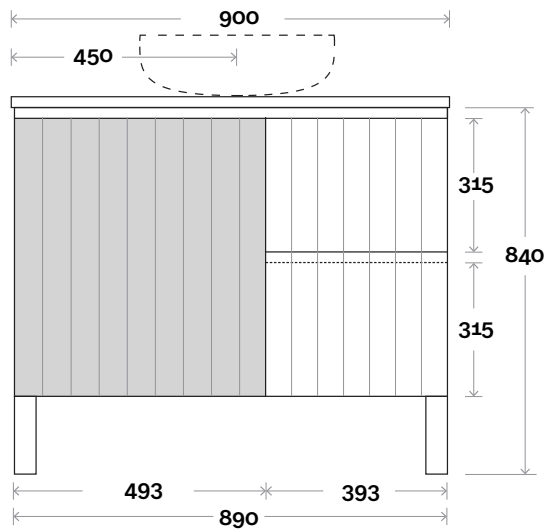

Fingal

Fingal 3 900mm centre basin

Top Thickness

- Casa Ceramic top: 20mm
- Silestone: 20mm
- Dekton: 12mm
- Symphony: 20mm
- Timber: 30-35mm
  (Above counter only)

Note:

- Stone & Timber waste centre: 450mm Std (may vary depending on basin)
- Casa waste centre: 450mm std
- Available in Left and Right hand Drawers

Plumbing allowance

Profile

Configuration

Kick

Legs

Wall Mount