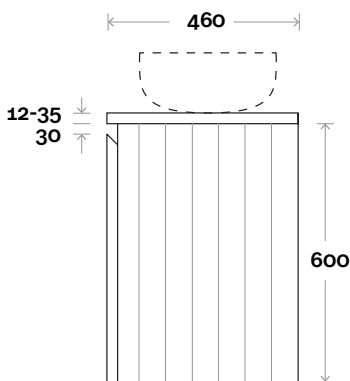

# Fingal

Fingal 10 1500mm double basin

**Top Thickness**

Silestone: 20mm

Dekton: 12mm

Symphony: 20mm

Timber: 30-35mm

(Above counter only)

**Note:**

- Stone & Timber waste centre: 375mm std (may vary depending on basin)
- Centre Drawers

**Plumbing allowance**

**Profile Configuration**

**Kick**

**Legs**

**Wall Mount**

# Fingal

Fingal 11 1800mm centre basin

**Top Thickness**

Silestone: 20mm

Dekton: 12mm

Symphony: 20mm

Timber: 30-35mm

(Above counter only)

**Note:**

- Stone & Timber waste centre: 900mm Std (may vary depending on basin)
- Available in Left and Right hand Drawers

**Profile**

**Configuration**

**Kick**

**Legs**

**Wall Mount**