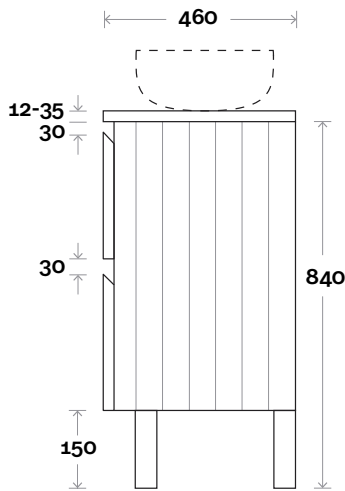

Fingal

Fingal 3 900mm centre basin

Top Thickness

- Casa Ceramic top: 20mm
- Silestone: 20mm
- Dekton: 12mm
- Symphony: 20mm
- Timber: 30-35mm
  (Above counter only)

Note:

- Stone & Timber waste centre: 450mm Std (may vary depending on basin)
- Casa waste centre: 450mm std
- Available in Left and Right hand Drawers

Plumbing allowance

Profile

Configuration

Kick

Legs

Wall Mount