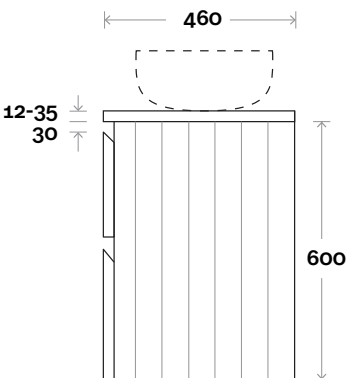

# Fingal

Fingal 2 750mm centre basin

**Top Thickness**

- Casa Ceramic top: 20mm
- Silestone: 20mm
- Dekton: 12mm
- Symphony: 20mm
- Timber: 30-35mm  
(Above counter only)

**Note:**

- Stone & Timber waste centre: 375mm std (may vary depending on basin)
- Casa waste centre: 375mm std
- Available in Left and Right hand Drawers

**Profile Configuration**

**Kick**

**Legs**

**Wall Mount**

# Fingal

Fingal 3 900mm centre basin

**Top Thickness**

- Casa Ceramic top: 20mm
- Silestone: 20mm
- Dekton: 12mm
- Symphony: 20mm
- Timber: 30-35mm  
(Above counter only)

**Note:**

- Stone & Timber waste centre: 450mm Std (may vary depending on basin)
- Casa waste centre: 450mm std
- Available in Left and Right hand Drawers