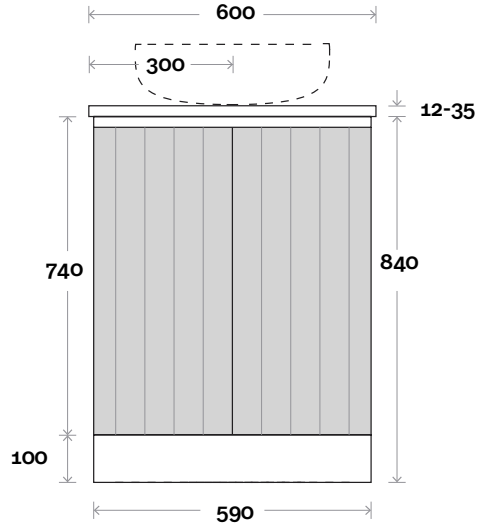

Fingal

Fingal 1 600mm centre basin

Top Thickness

- Casa Ceramic top: 20mm
- Silestone: 20mm
- Dekton: 12mm
- Symphony: 20mm
- Timber: 30-35mm
- (Above counter only)

Note:

- Stone & Timber waste centre: 300mm Std (may vary depending on basin)
- Casa waste centre: 300mm std

Profile

Configuration

Kick