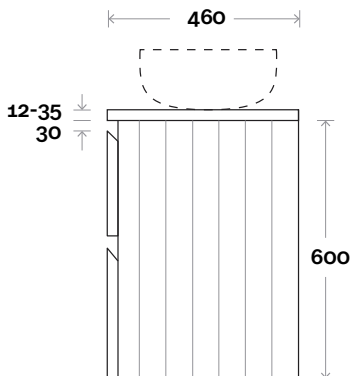

# Fingal

Fingal 4 900mm off centre basin

**Top Thickness**

- Casa Ceramic top: 20mm
- Silestone: 20mm
- Dekton: 12mm
- Symphony: 20mm
- Timber: 30-35mm
- (Above counter only)

**Note:**

- Stone & Timber waste centre: 300mm Std (may vary depending on basin)
- Casa waste centre: 340mm std
- Available in Left and Right hand Drawers

**Profile Configuration**

**Kick**

**Legs**

**Wall Mount**

# Fingal

Fingal 5 1200mm centre basin

**Top Thickness**

- Casa Ceramic top: 20mm
- Silestone: 20mm
- Dekton: 12mm
- Symphony: 20mm
- Timber: 30-35mm  
(Above counter only)

**Note:**

- Stone & Timber waste centre: 600mm Std (may vary depending on basin)
- Casa waste centre: 600mm std
- Available in Left and Right hand Drawers