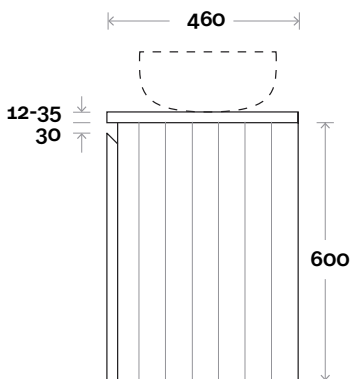

# Fingal

Fingal 7 1200mm double basin

**Top Thickness**

- Silestone: 20mm
  - Dekton: 12mm
  - Symphony: 20mm
  - Timber: 30-35mm
- (Above counter only)

**Note:**

- Stone & Timber waste centre: 300mm Std (may vary depending on basin)
- Centre Drawers

**Profile**

**Configuration**

**Kick**

**Legs**

**Wall Mount**

**Note:**

- Stone & Timber waste centre: 750mm std (may vary depending on basin)
- Available in Left and Right hand Drawers

**Profile Configuration**

**Kick**

**Legs**

**Wall Mount**