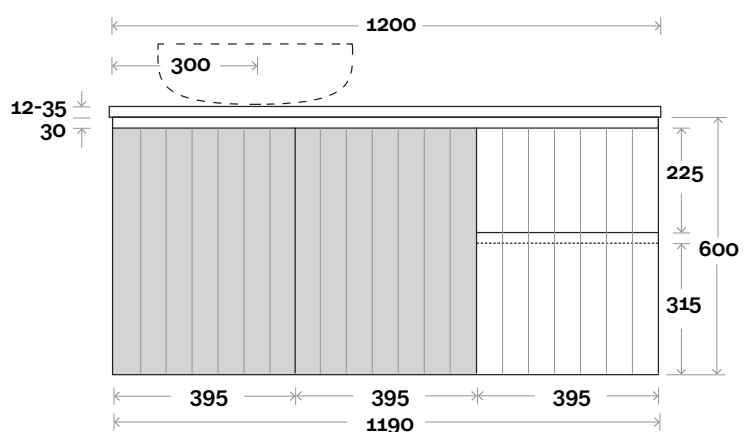

# Fingal

Fingal 6 1200mm off centre basin

**Top Thickness**

Silestone: 20mm

Dekton: 12mm

Symphony: 20mm

Timber: 30-35mm

(Above counter only)

**Note:**

- Stone & Timber waste centre: 300mm Std (may vary depending on basin)
- Available in Left and Right hand Drawers

**Profile Configuration**

**Kick**

**Legs**

**Wall Mount**

# Fingal

Fingal 7 1200mm double basin

**Top Thickness**

- Silestone: 20mm
  - Dekton: 12mm
  - Symphony: 20mm
  - Timber: 30-35mm
- (Above counter only)

**Note:**

- Stone & Timber waste centre: 300mm Std (may vary depending on basin)
- Centre Drawers