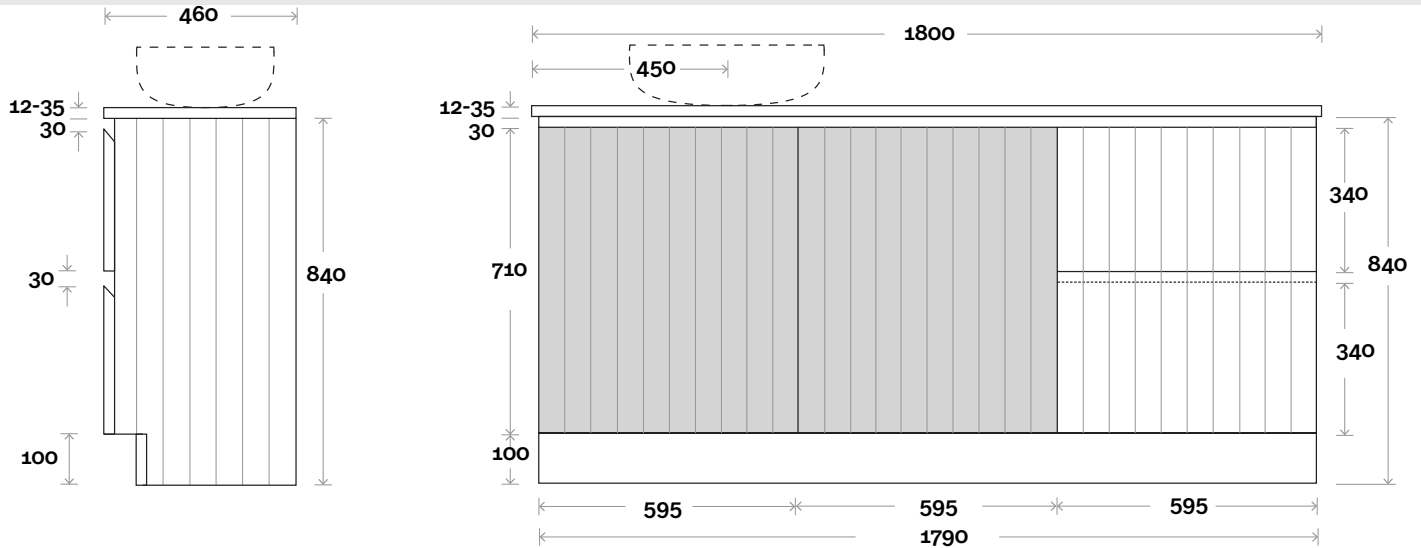

**Note:**

- Stone & Timber waste centre: 900mm Std (may vary depending on basin)
- Available in Left and Right hand Drawers

**Profile**

**Configuration**

**Kick**

**Legs**

**Wall Mount**

# Fingal

Fingal 12 1800mm off centre basin

**Top Thickness**

Silestone: 20mm

Dekton: 12mm

Symphony: 20mm

Timber: 30-35mm

(Above counter only)

**Note:**

- Stone & Timber waste centre: 450mm Std (may vary depending on basin)
- Available in Left and Right hand Drawers

**Profile Configuration**

**Kick**

**Legs**

**Wall Mount**