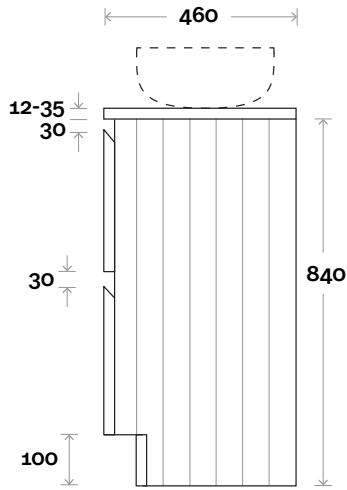

Fingal

Fingal 2 750mm centre basin

Top Thickness

- Casa Ceramic top: 20mm
- Silestone: 20mm
- Dekton: 12mm
- Symphony: 20mm
- Timber: 30-35mm
  (Above counter only)

Note:

- Stone & Timber waste centre: 375mm std (may vary depending on basin)
- Casa waste centre: 375mm std
- Available in Left and Right hand Drawers

Profile Configuration

Kick