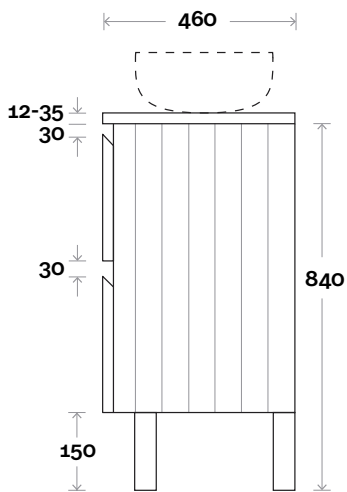

# Fingal

Fingal 8 1500mm centre basin

**Top Thickness**

Silestone: 20mm

Dekton: 12mm

Symphony: 20mm

Timber: 30-35mm

(Above counter only)

**Note:**

- Stone & Timber waste centre: 750mm std (may vary depending on basin)
- Available in Left and Right hand Drawers

**Profile Configuration**

**Kick**

**Legs**

**Wall Mount**

# Fingal

Fingal 9 1500mm off centre basin

**Top Thickness**

- Silestone: 20mm
- Dekton: 12mm
- Symphony: 20mm
- Timber: 30-35mm  
(Above counter only)

**Note:**

- Stone & Timber waste centre: 375mm std (may vary depending on basin)
- Available in Left and Right hand Drawers