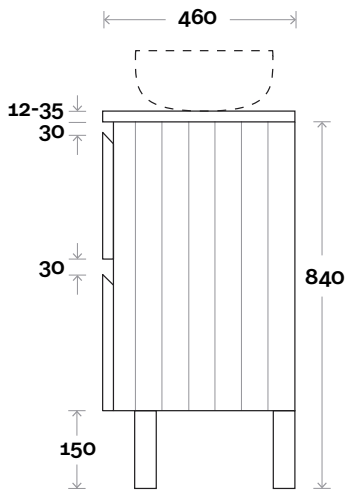

Fingal

Fingal 9 1500mm off centre basin

Top Thickness

- Silestone: 20mm
- Dekton: 12mm
- Symphony: 20mm
- Timber: 30-35mm
  (Above counter only)

Note:

- Stone & Timber waste centre: 375mm std (may vary depending on basin)
- Available in Left and Right hand Drawers

Profile Configuration

Kick

Legs

Wall Mount