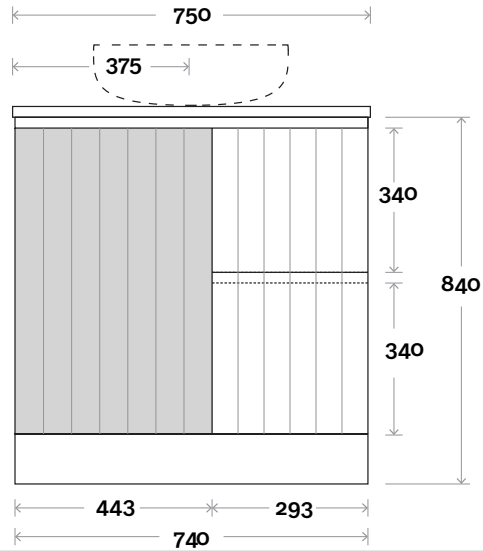

Fingal

Fingal 2 750mm centre basin

Top Thickness

- Casa Ceramic top: 20mm
- Silestone: 20mm
- Dekton: 12mm
- Symphony: 20mm
- Timber: 30-35mm
  (Above counter only)

Note:

- Stone & Timber waste centre: 375mm std (may vary depending on basin)
- Casa waste centre: 375mm std
- Available in Left and Right hand Drawers

Profile Configuration

Kick