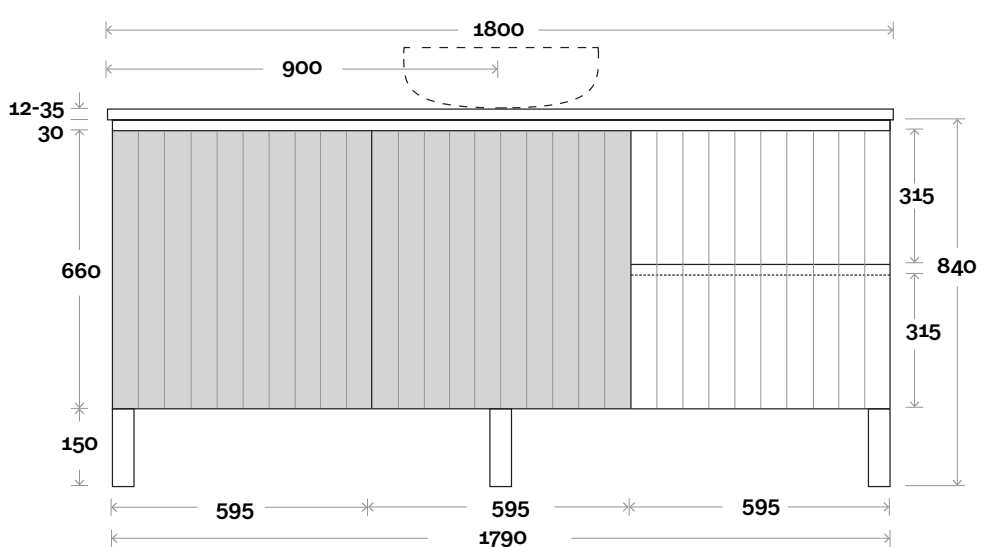

# Fingal

Fingal 11 1800mm centre basin

**Top Thickness**

Silestone: 20mm

Dekton: 12mm

Symphony: 20mm

Timber: 30-35mm

(Above counter only)

**Note:**

- Stone & Timber waste centre: 900mm Std (may vary depending on basin)
- Available in Left and Right hand Drawers

**Profile**

**Configuration**

**Kick**

**Legs**

**Wall Mount**

# Fingal

Fingal 12 1800mm off centre basin

**Top Thickness**

Silestone: 20mm

Dekton: 12mm

Symphony: 20mm

Timber: 30-35mm

(Above counter only)