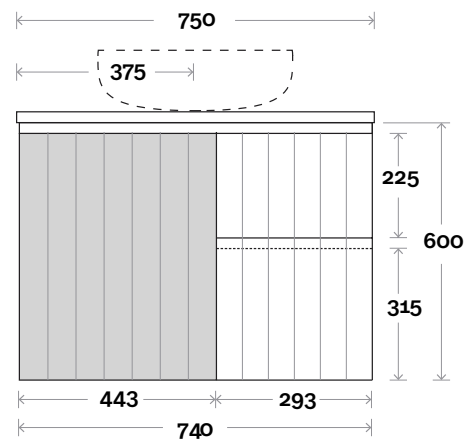

# Fingal

Fingal 2 750mm centre basin

**Top Thickness**

- Casa Ceramic top: 20mm
- Silestone: 20mm
- Dekton: 12mm
- Symphony: 20mm
- Timber: 30-35mm  
(Above counter only)

**Note:**

- Stone & Timber waste centre: 375mm std (may vary depending on basin)
- Casa waste centre: 375mm std
- Available in Left and Right hand Drawers

**Profile Configuration**

**Kick**

**Legs**

**Wall Mount**

# Fingal

Fingal 3 900mm centre basin

**Top Thickness**

- Casa Ceramic top: 20mm
- Silestone: 20mm
- Dekton: 12mm
- Symphony: 20mm
- Timber: 30-35mm  
(Above counter only)

**Note:**

- Stone & Timber waste centre: 450mm Std (may vary depending on basin)
- Casa waste centre: 450mm std
- Available in Left and Right hand Drawers