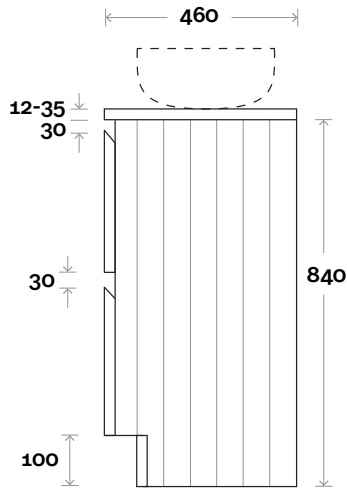

Fingal

Fingal 4 900mm off centre basin

Top Thickness

- Casa Ceramic top: 20mm
- Silestone: 20mm
- Dekton: 12mm
- Symphony: 20mm
- Timber: 30-35mm
- (Above counter only)

Note:

- Stone & Timber waste centre: 300mm Std (may vary depending on basin)
- Casa waste centre: 340mm std
- Available in Left and Right hand Drawers

Profile Configuration

Kick