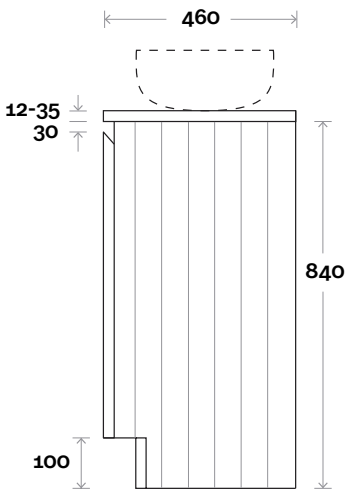

# Fingal

Fingal 9 1500mm off centre basin

**Top Thickness**

- Silestone: 20mm
- Dekton: 12mm
- Symphony: 20mm
- Timber: 30-35mm  
(Above counter only)

**Note:**

- Stone & Timber waste centre: 375mm std (may vary depending on basin)
- Available in Left and Right hand Drawers

# Fingal

Fingal 10 1500mm double basin

**Top Thickness**

Silestone: 20mm

Dekton: 12mm

Symphony: 20mm

Timber: 30-35mm

(Above counter only)

**Note:**

- Stone & Timber waste centre: 375mm std (may vary depending on basin)
- Centre Drawers

**Plumbing allowance**

**Profile Configuration**

**Kick**

**Legs**

**Wall Mount**

# Fingal

Fingal 11 1800mm centre basin

**Top Thickness**

Silestone: 20mm

Dekton: 12mm

Symphony: 20mm

Timber: 30-35mm

(Above counter only)