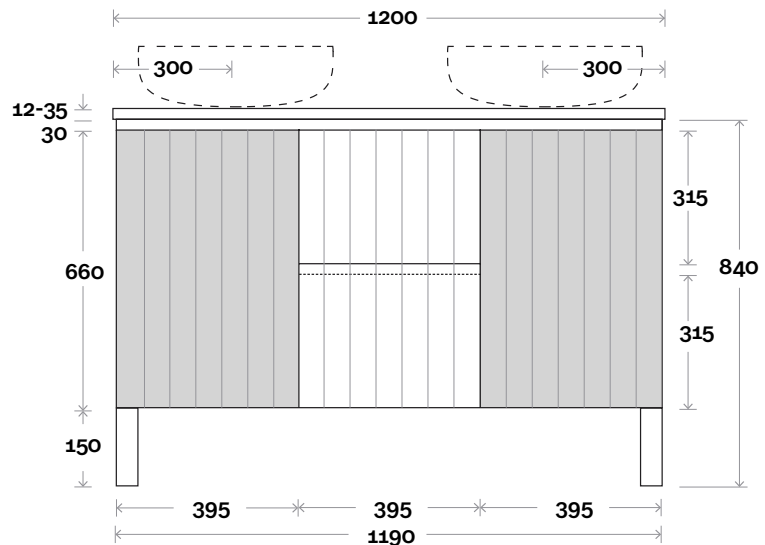

Fingal

Fingal 7 1200mm double basin

Top Thickness

1. Silestone: 20mm
   - Dekton: 12mm
   - Symphony: 20mm
   - Timber: 30-35mm
2. (Above counter only)

Note:

- Stone & Timber waste centre: 300mm Std (may vary depending on basin)
- Centre Drawers

Profile

Configuration

Kick

Legs

Wall Mount