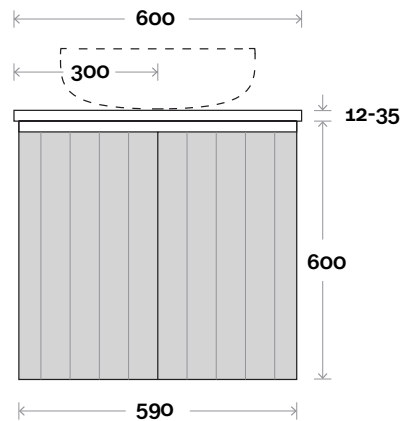

# Fingal

Fingal 1 600mm centre basin

**Top Thickness**

- Casa Ceramic top: 20mm
- Silestone: 20mm
- Dekton: 12mm
- Symphony: 20mm
- Timber: 30-35mm
- (Above counter only)

**Note:**

- Stone & Timber waste centre: 300mm Std (may vary depending on basin)
- Casa waste centre: 300mm std

# Fingal

Fingal 2 750mm centre basin

**Top Thickness**

- Casa Ceramic top: 20mm
- Silestone: 20mm
- Dekton: 12mm
- Symphony: 20mm
- Timber: 30-35mm  
(Above counter only)

**Note:**

- Stone & Timber waste centre: 375mm std (may vary depending on basin)
- Casa waste centre: 375mm std
- Available in Left and Right hand Drawers