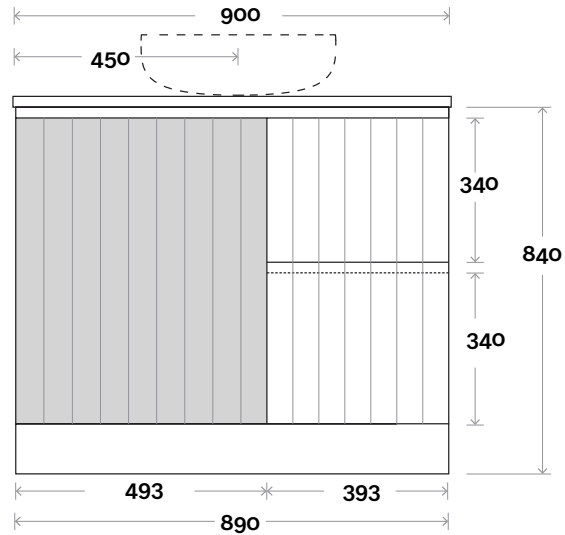

Fingal

Fingal 3 900mm centre basin

Top Thickness

- Casa Ceramic top: 20mm
- Silestone: 20mm
- Dekton: 12mm
- Symphony: 20mm
- Timber: 30-35mm
  (Above counter only)

Note:

- Stone & Timber waste centre: 450mm Std (may vary depending on basin)
- Casa waste centre: 450mm std
- Available in Left and Right hand Drawers

Plumbing allowance

Profile

Configuration

Kick