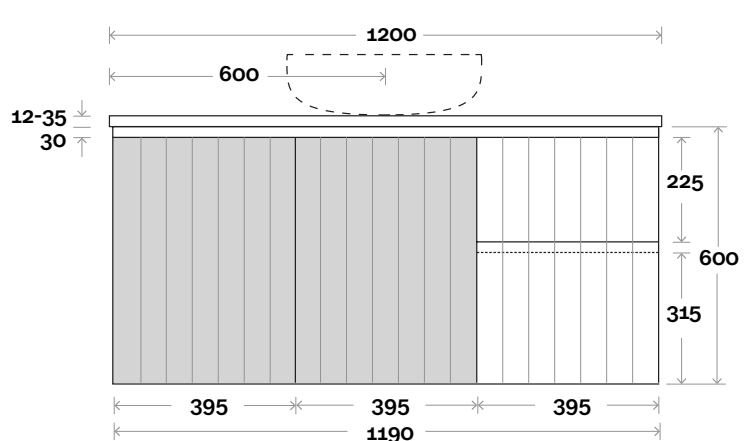

# Fingal

Fingal 5 1200mm centre basin

**Top Thickness**

- Casa Ceramic top: 20mm
- Silestone: 20mm
- Dekton: 12mm
- Symphony: 20mm
- Timber: 30-35mm  
(Above counter only)

**Note:**

- Stone & Timber waste centre: 600mm Std (may vary depending on basin)
- Casa waste centre: 600mm std
- Available in Left and Right hand Drawers

# Fingal

Fingal 6 1200mm off centre basin

**Top Thickness**

Silestone: 20mm

Dekton: 12mm

Symphony: 20mm

Timber: 30-35mm

(Above counter only)