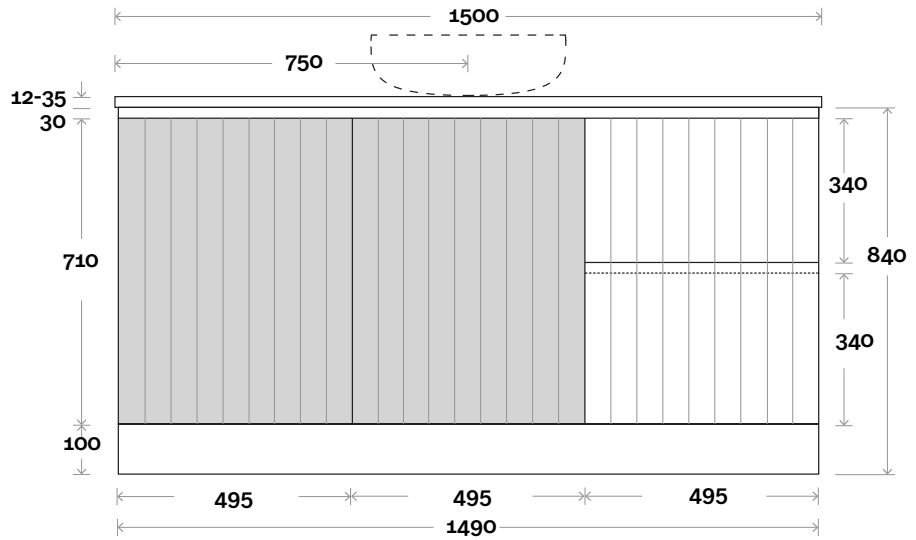

Fingal

Fingal 8 1500mm centre basin

Top Thickness

Silestone: 20mm

Dekton: 12mm

Symphony: 20mm

Timber: 30-35mm

(Above counter only)

Note:

- Stone & Timber waste centre: 750mm std (may vary depending on basin)
- Available in Left and Right hand Drawers

Profile Configuration

Kick