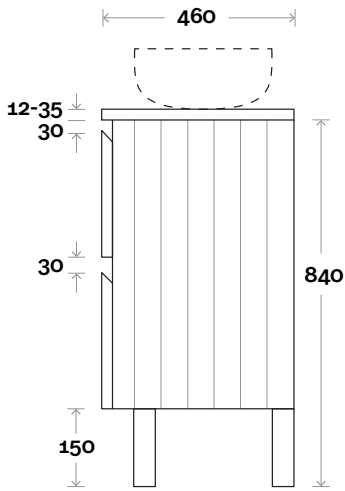

# Fingal

Fingal 6 1200mm off centre basin

**Top Thickness**

Silestone: 20mm

Dekton: 12mm

Symphony: 20mm

Timber: 30-35mm

(Above counter only)

**Note:**

- Stone & Timber waste centre: 300mm Std (may vary depending on basin)
- Available in Left and Right hand Drawers

**Profile Configuration**

**Kick**

**Legs**

**Wall Mount**

# Fingal

Fingal 7 1200mm double basin

**Top Thickness**

- Silestone: 20mm
  - Dekton: 12mm
  - Symphony: 20mm
  - Timber: 30-35mm
- (Above counter only)

**Note:**

- Stone & Timber waste centre: 300mm Std (may vary depending on basin)
- Centre Drawers