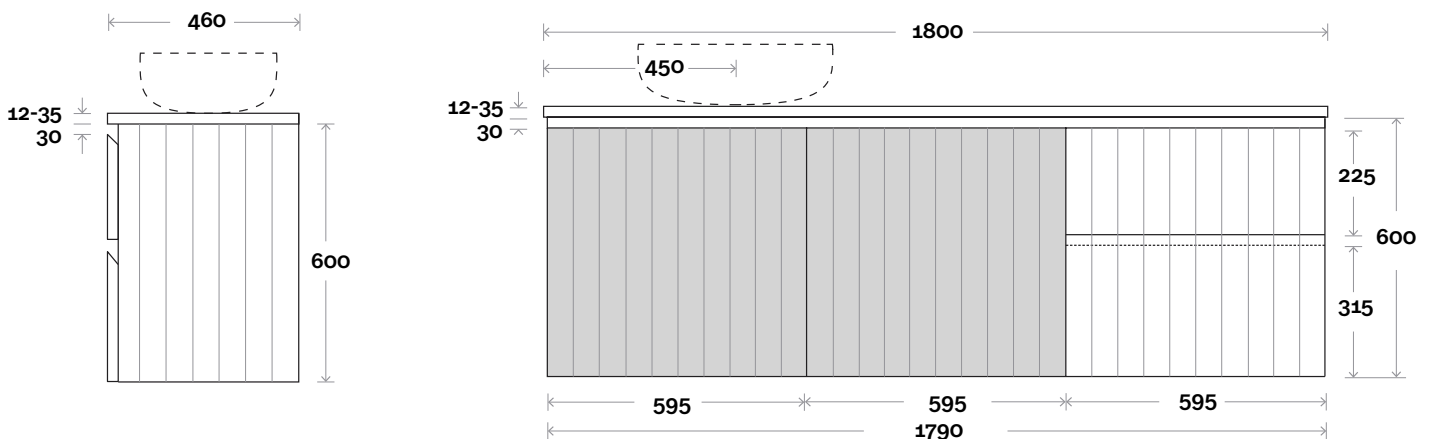

**Note:**

- Stone & Timber waste centre: 450mm Std (may vary depending on basin)
- Available in Left and Right hand Drawers

**Profile Configuration**

**Kick**

**Legs**

**Wall Mount**