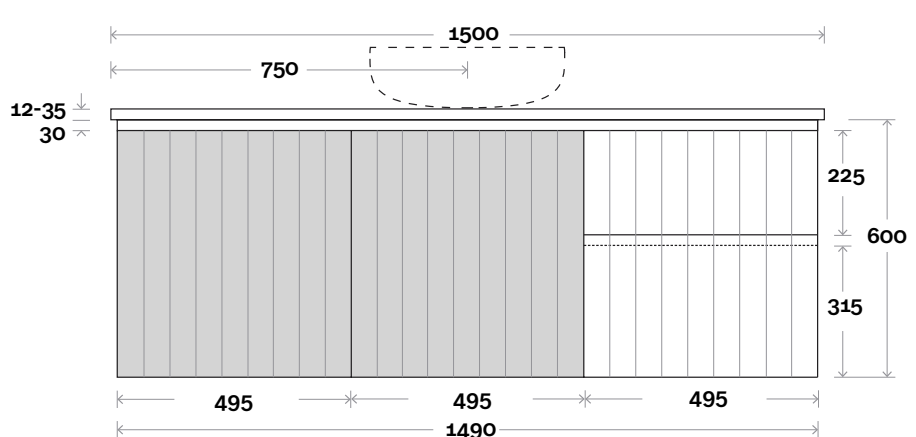

# Fingal

Fingal 8 1500mm centre basin

**Top Thickness**

Silestone: 20mm

Dekton: 12mm

Symphony: 20mm

Timber: 30-35mm

(Above counter only)

**Note:**

- Stone & Timber waste centre: 750mm std (may vary depending on basin)
- Available in Left and Right hand Drawers

**Profile Configuration**

**Kick**

**Legs**

**Wall Mount**

# Fingal

Fingal 9 1500mm off centre basin

**Top Thickness**

- Silestone: 20mm
- Dekton: 12mm
- Symphony: 20mm
- Timber: 30-35mm  
(Above counter only)

**Note:**

- Stone & Timber waste centre: 375mm std (may vary depending on basin)
- Available in Left and Right hand Drawers