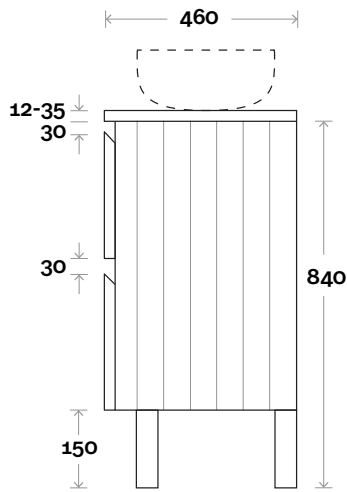

Fingal

Fingal 4 900mm off centre basin

Top Thickness

- Casa Ceramic top: 20mm
- Silestone: 20mm
- Dekton: 12mm
- Symphony: 20mm
- Timber: 30-35mm
- (Above counter only)

Note:

- Stone & Timber waste centre: 300mm Std (may vary depending on basin)
- Casa waste centre: 340mm std
- Available in Left and Right hand Drawers

Profile Configuration

Kick

Legs

Wall Mount