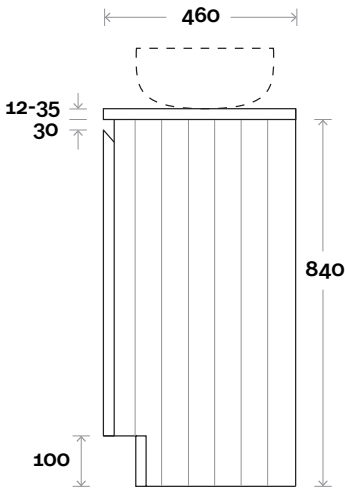

Fingal

Fingal 7 1200mm double basin

Top Thickness

1. Silestone: 20mm
   - Dekton: 12mm
   - Symphony: 20mm
   - Timber: 30-35mm
2. (Above counter only)

Note:

- Stone & Timber waste centre: 300mm Std (may vary depending on basin)
- Centre Drawers

Profile

Configuration

Kick