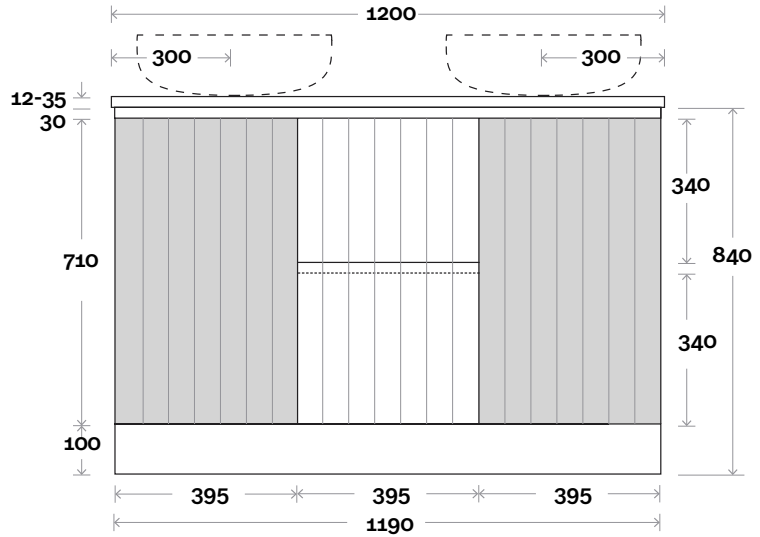

Fingal

Fingal 7 1200mm double basin

Top Thickness

1. Silestone: 20mm
   - Dekton: 12mm
   - Symphony: 20mm
   - Timber: 30-35mm
2. (Above counter only)

Note:

- Stone & Timber waste centre: 300mm Std (may vary depending on basin)
- Centre Drawers

Profile

Configuration

Kick