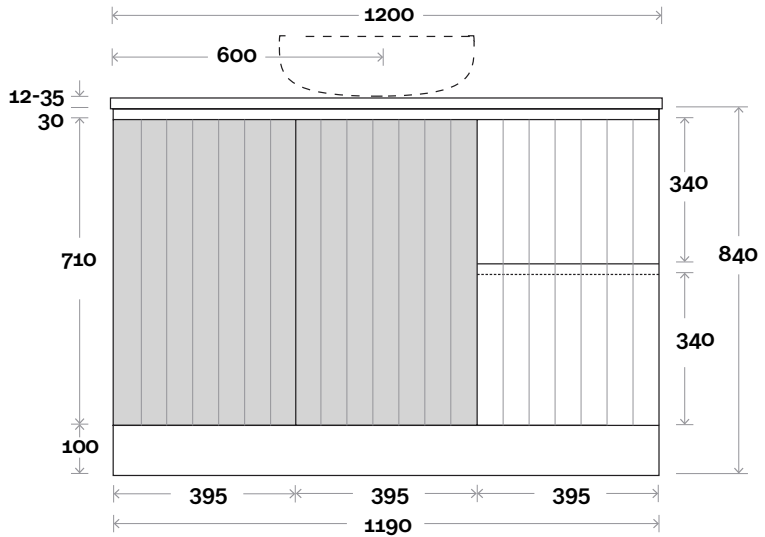

Fingal

Fingal 5 1200mm centre basin

Top Thickness

- Casa Ceramic top: 20mm
- Silestone: 20mm
- Dekton: 12mm
- Symphony: 20mm
- Timber: 30-35mm
  (Above counter only)

Note:

- Stone & Timber waste centre: 600mm Std (may vary depending on basin)
- Casa waste centre: 600mm std
- Available in Left and Right hand Drawers

Profile

Configuration

Kick