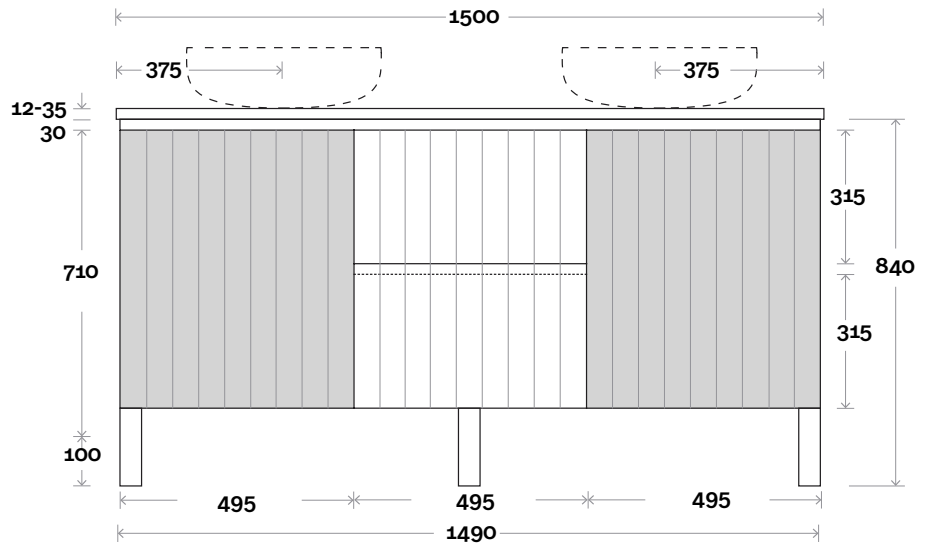

# Fingal

Fingal 10 1500mm double basin

**Top Thickness**

Silestone: 20mm

Dekton: 12mm

Symphony: 20mm

Timber: 30-35mm

(Above counter only)

**Note:**

- Stone & Timber waste centre: 375mm std (may vary depending on basin)
- Centre Drawers

**Plumbing allowance**

**Profile Configuration**

**Kick**

**Legs**

**Wall Mount**

# Fingal

Fingal 11 1800mm centre basin

**Top Thickness**

Silestone: 20mm

Dekton: 12mm

Symphony: 20mm

Timber: 30-35mm

(Above counter only)

**Note:**

- Stone & Timber waste centre: 900mm Std (may vary depending on basin)
- Available in Left and Right hand Drawers

**Profile**

**Configuration**

**Kick**

**Legs**

**Wall Mount**