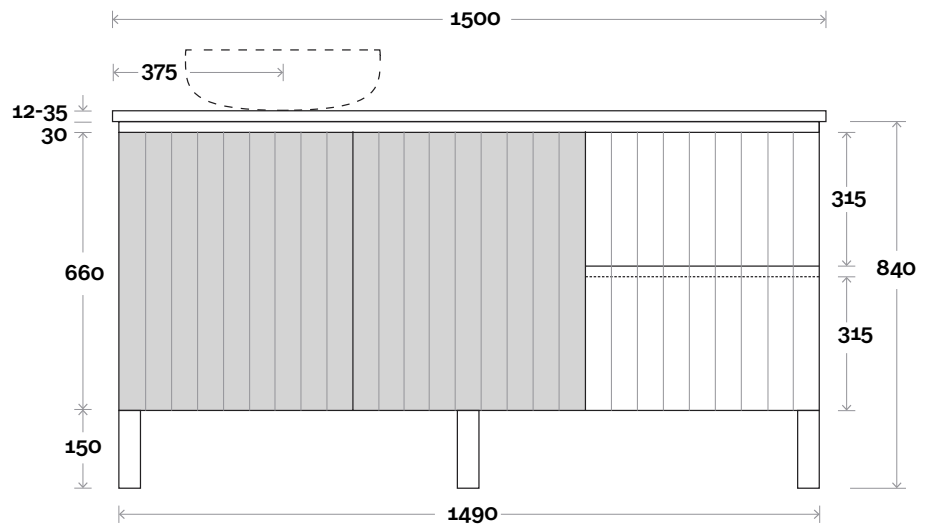

Fingal

Fingal 9 1500mm off centre basin

Top Thickness

- Silestone: 20mm
- Dekton: 12mm
- Symphony: 20mm
- Timber: 30-35mm
  (Above counter only)

Note:

- Stone & Timber waste centre: 375mm std (may vary depending on basin)
- Available in Left and Right hand Drawers

Profile Configuration

Kick

Legs

Wall Mount