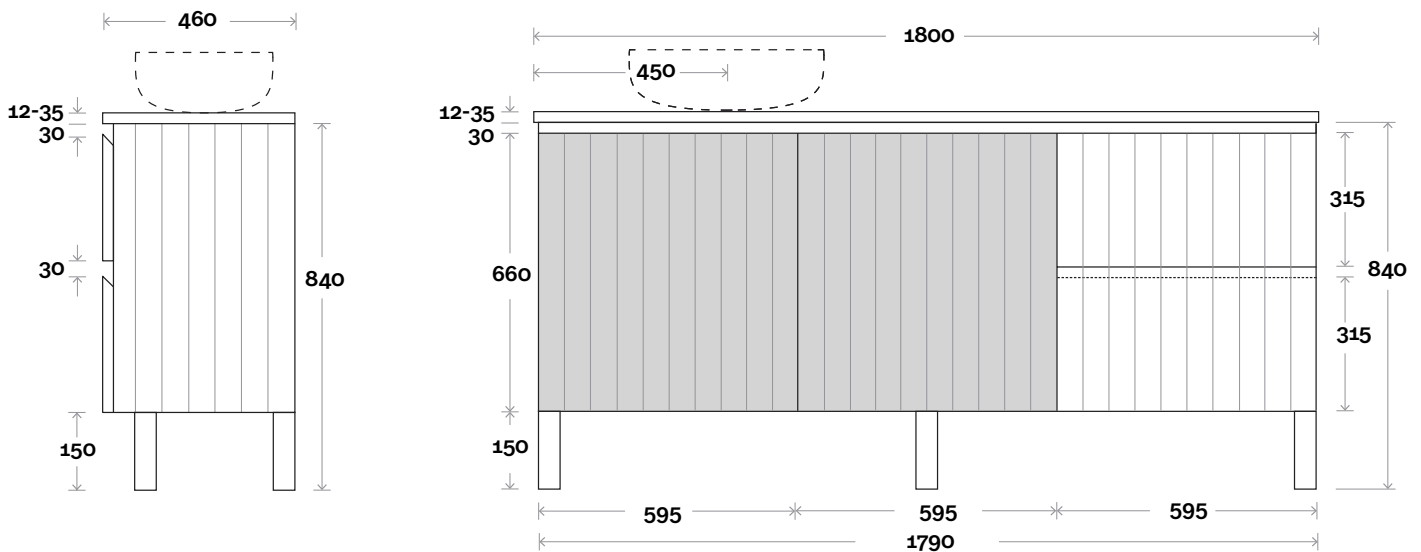

**Note:**

- Stone & Timber waste centre: 450mm Std (may vary depending on basin)
- Available in Left and Right hand Drawers

**Profile Configuration**

**Kick**

**Legs**

**Wall Mount**

**Note:**

- Stone & Timber waste centre: 450mm Std (may vary depending on basin)
- Centre Drawers

**Profile Configuration**

**Kick**

**Legs**

**Wall Mount**