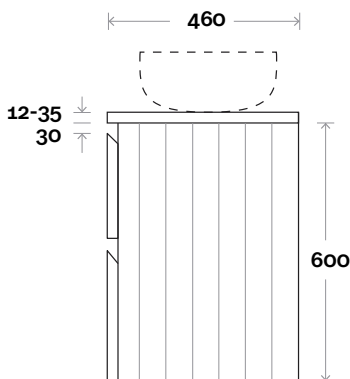

# Fingal

Fingal 2 750mm centre basin

**Top Thickness**

- Casa Ceramic top: 20mm
- Silestone: 20mm
- Dekton: 12mm
- Symphony: 20mm
- Timber: 30-35mm  
(Above counter only)

**Note:**

- Stone & Timber waste centre: 375mm std (may vary depending on basin)
- Casa waste centre: 375mm std
- Available in Left and Right hand Drawers

# Fingal

Fingal 3 900mm centre basin

**Top Thickness**

- Casa Ceramic top: 20mm
- Silestone: 20mm
- Dekton: 12mm
- Symphony: 20mm
- Timber: 30-35mm  
(Above counter only)

**Note:**

- Stone & Timber waste centre: 450mm Std (may vary depending on basin)
- Casa waste centre: 450mm std
- Available in Left and Right hand Drawers

# Fingal

Fingal 4 900mm off centre basin

**Top Thickness**

- Casa Ceramic top: 20mm
- Silestone: 20mm
- Dekton: 12mm
- Symphony: 20mm
- Timber: 30-35mm
- (Above counter only)

**Note:**

- Stone & Timber waste centre: 300mm Std (may vary depending on basin)
- Casa waste centre: 340mm std
- Available in Left and Right hand Drawers