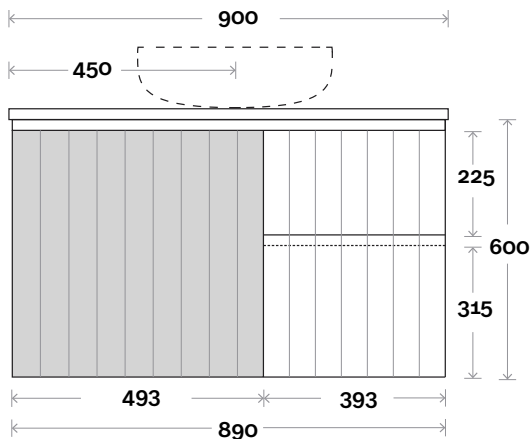

# Fingal

Fingal 2 750mm centre basin

**Top Thickness**

- Casa Ceramic top: 20mm
- Silestone: 20mm
- Dekton: 12mm
- Symphony: 20mm
- Timber: 30-35mm  
(Above counter only)

**Note:**

- Stone & Timber waste centre: 375mm std (may vary depending on basin)
- Casa waste centre: 375mm std
- Available in Left and Right hand Drawers

# Fingal

Fingal 3 900mm centre basin

**Top Thickness**

- Casa Ceramic top: 20mm
- Silestone: 20mm
- Dekton: 12mm
- Symphony: 20mm
- Timber: 30-35mm  
(Above counter only)

**Note:**

- Stone & Timber waste centre: 450mm Std (may vary depending on basin)
- Casa waste centre: 450mm std
- Available in Left and Right hand Drawers

# Fingal

Fingal 4 900mm off centre basin

**Top Thickness**

- Casa Ceramic top: 20mm
- Silestone: 20mm
- Dekton: 12mm
- Symphony: 20mm
- Timber: 30-35mm
- (Above counter only)

**Note:**

- Stone & Timber waste centre: 300mm Std (may vary depending on basin)
- Casa waste centre: 340mm std
- Available in Left and Right hand Drawers