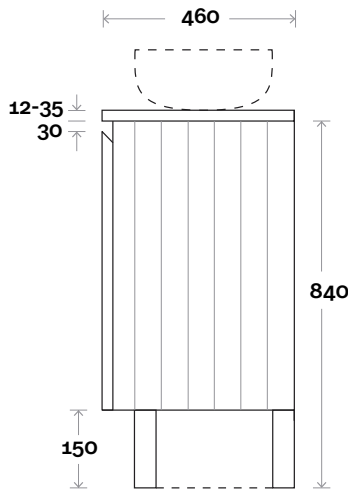

Fingal

Fingal 1 600mm centre basin

Top Thickness

- Casa Ceramic top: 20mm
- Silestone: 20mm
- Dekton: 12mm
- Symphony: 20mm
- Timber: 30-35mm
- (Above counter only)

Note:

- Stone & Timber waste centre: 300mm Std (may vary depending on basin)
- Casa waste centre: 300mm std

Profile

Configuration

Kick

Legs

Wall Mount