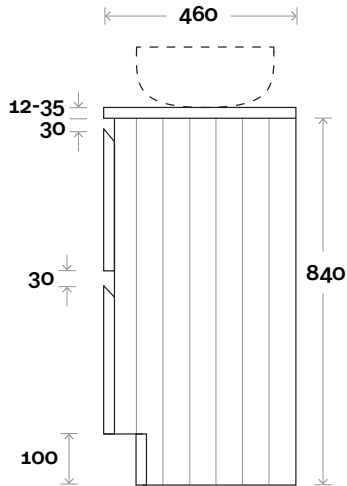

**Note:**

- Stone & Timber waste centre: 375mm std (may vary depending on basin)
- Centre Drawers

**Plumbing allowance**

**Profile Configuration**

**Kick**

**Legs**

**Wall Mount**

# Fingal

Fingal 11 1800mm centre basin

**Top Thickness**

Silestone: 20mm

Dekton: 12mm

Symphony: 20mm

Timber: 30-35mm

(Above counter only)

**Note:**

- Stone & Timber waste centre: 900mm Std (may vary depending on basin)
- Available in Left and Right hand Drawers

**Profile**

**Configuration**

**Kick**

**Legs**

**Wall Mount**

# Fingal

Fingal 12 1800mm off centre basin

**Top Thickness**

Silestone: 20mm

Dekton: 12mm

Symphony: 20mm

Timber: 30-35mm

(Above counter only)