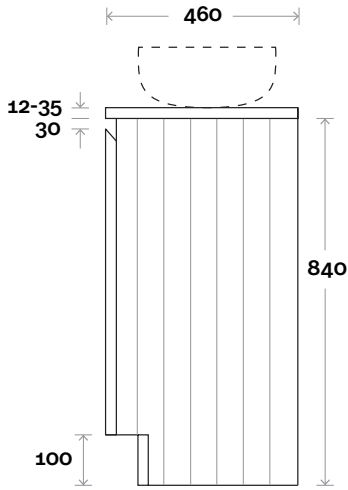

Fingal

Fingal 1 600mm centre basin

Top Thickness

- Casa Ceramic top: 20mm
- Silestone: 20mm
- Dekton: 12mm
- Symphony: 20mm
- Timber: 30-35mm
- (Above counter only)

Note:

- Stone & Timber waste centre: 300mm Std (may vary depending on basin)
- Casa waste centre: 300mm std

Profile

Configuration

Kick