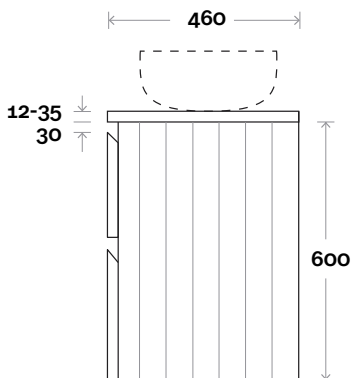

# Fingal

Fingal 5 1200mm centre basin

**Top Thickness**

- Casa Ceramic top: 20mm
- Silestone: 20mm
- Dekton: 12mm
- Symphony: 20mm
- Timber: 30-35mm  
(Above counter only)

**Note:**

- Stone & Timber waste centre: 600mm Std (may vary depending on basin)
- Casa waste centre: 600mm std
- Available in Left and Right hand Drawers

**Profile**

**Configuration**

**Kick**

**Legs**

**Wall Mount**

# Fingal

Fingal 6 1200mm off centre basin

**Top Thickness**

Silestone: 20mm

Dekton: 12mm

Symphony: 20mm

Timber: 30-35mm

(Above counter only)