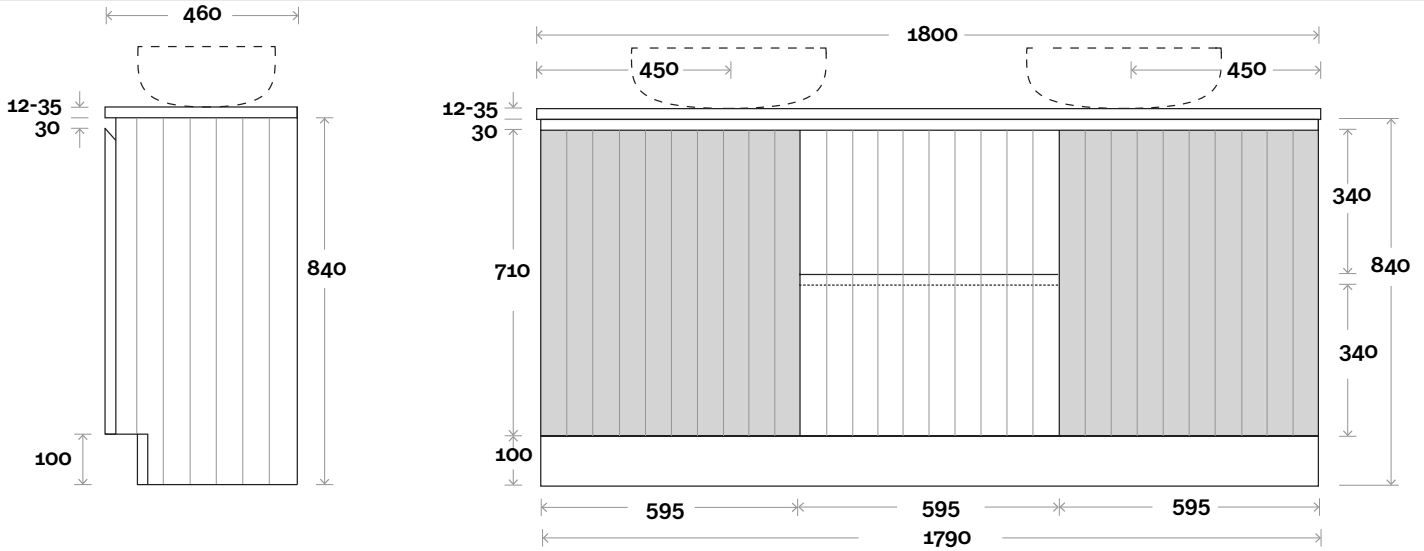

**Note:**

- Stone & Timber waste centre: 450mm Std (may vary depending on basin)
- Available in Left and Right hand Drawers

**Profile Configuration**

**Kick**

**Legs**

**Wall Mount**

# Fingal

Fingal 13 1800mm double basin

**Top Thickness**

Silestone: 20mm

Dekton: 12mm

Symphony: 20mm

Timber: 30-35mm

(Above counter only)

**Note:**

- Stone & Timber waste centre: 450mm Std (may vary depending on basin)
- Centre Drawers

**Profile Configuration**

**Kick**

**Legs**

**Wall Mount**