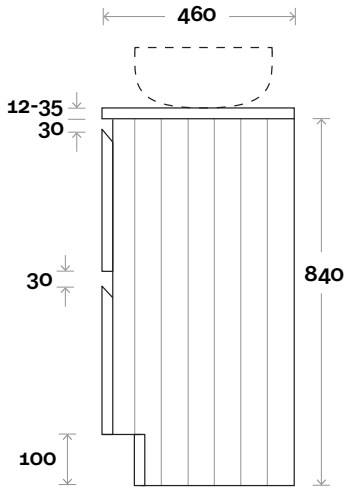

# Fingal

Fingal 5 1200mm centre basin

**Top Thickness**

- Casa Ceramic top: 20mm
- Silestone: 20mm
- Dekton: 12mm
- Symphony: 20mm
- Timber: 30-35mm  
(Above counter only)

**Note:**

- Stone & Timber waste centre: 600mm Std (may vary depending on basin)
- Casa waste centre: 600mm std
- Available in Left and Right hand Drawers

# Fingal

Fingal 6 1200mm off centre basin

**Top Thickness**

Silestone: 20mm

Dekton: 12mm

Symphony: 20mm

Timber: 30-35mm

(Above counter only)

**Note:**

- Stone & Timber waste centre: 300mm Std (may vary depending on basin)
- Available in Left and Right hand Drawers

**Profile Configuration**

**Kick**

**Legs**

**Wall Mount**

# Fingal

Fingal 7 1200mm double basin

**Top Thickness**

- Silestone: 20mm
  - Dekton: 12mm
  - Symphony: 20mm
  - Timber: 30-35mm
- (Above counter only)

**Note:**

- Stone & Timber waste centre: 300mm Std (may vary depending on basin)
- Centre Drawers