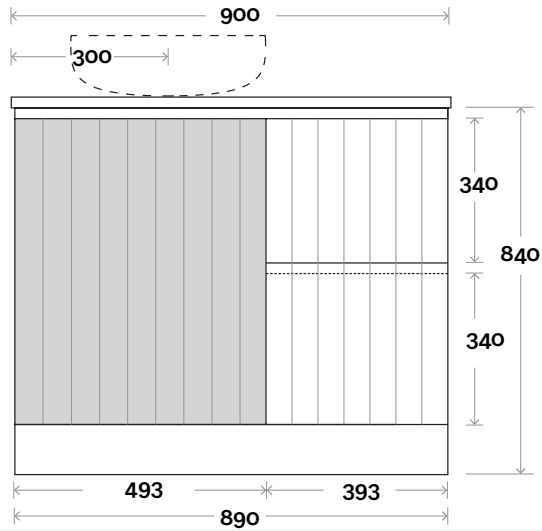

Fingal

Fingal 4 900mm off centre basin

Top Thickness

- Casa Ceramic top: 20mm
- Silestone: 20mm
- Dekton: 12mm
- Symphony: 20mm
- Timber: 30-35mm
- (Above counter only)

Note:

- Stone & Timber waste centre: 300mm Std (may vary depending on basin)
- Casa waste centre: 340mm std
- Available in Left and Right hand Drawers

Profile Configuration

Kick