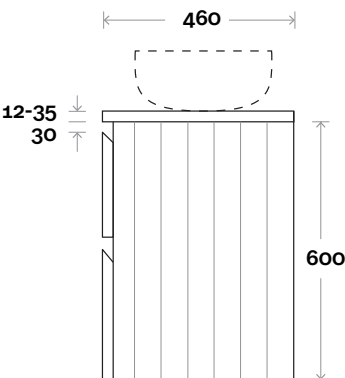

# Fingal

Fingal 6 1200mm off centre basin

**Top Thickness**

Silestone: 20mm

Dekton: 12mm

Symphony: 20mm

Timber: 30-35mm

(Above counter only)

**Note:**

- Stone & Timber waste centre: 300mm Std (may vary depending on basin)
- Available in Left and Right hand Drawers

**Profile Configuration**

**Kick**

**Legs**

**Wall Mount**

# Fingal

Fingal 7 1200mm double basin

**Top Thickness**

- Silestone: 20mm
  - Dekton: 12mm
  - Symphony: 20mm
  - Timber: 30-35mm
- (Above counter only)

**Note:**

- Stone & Timber waste centre: 300mm Std (may vary depending on basin)
- Centre Drawers