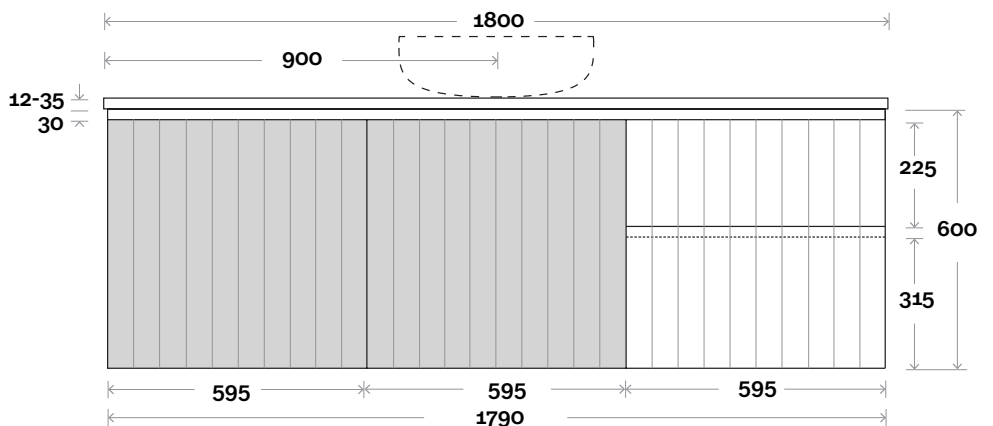

# Fingal

Fingal 11 1800mm centre basin

**Top Thickness**

Silestone: 20mm

Dekton: 12mm

Symphony: 20mm

Timber: 30-35mm

(Above counter only)

**Note:**

- Stone & Timber waste centre: 900mm Std (may vary depending on basin)
- Available in Left and Right hand Drawers

**Profile**

**Configuration**

**Kick**

**Legs**

**Wall Mount**

# Fingal

Fingal 12 1800mm off centre basin

**Top Thickness**

Silestone: 20mm

Dekton: 12mm

Symphony: 20mm

Timber: 30-35mm

(Above counter only)