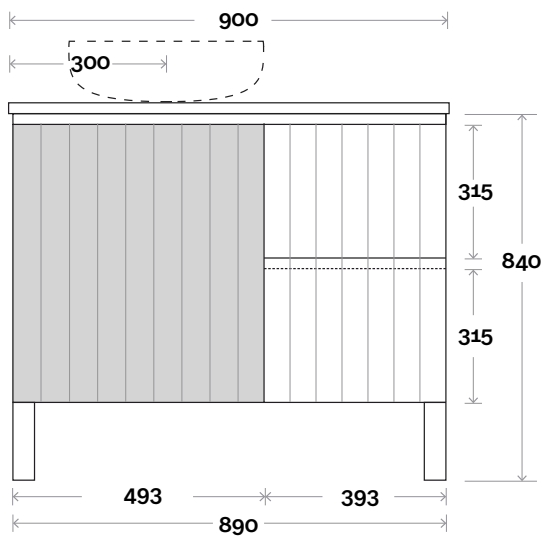

Fingal

Fingal 4 900mm off centre basin

Top Thickness

- Casa Ceramic top: 20mm
- Silestone: 20mm
- Dekton: 12mm
- Symphony: 20mm
- Timber: 30-35mm
- (Above counter only)

Note:

- Stone & Timber waste centre: 300mm Std (may vary depending on basin)
- Casa waste centre: 340mm std
- Available in Left and Right hand Drawers

Profile Configuration

Kick

Legs

Wall Mount