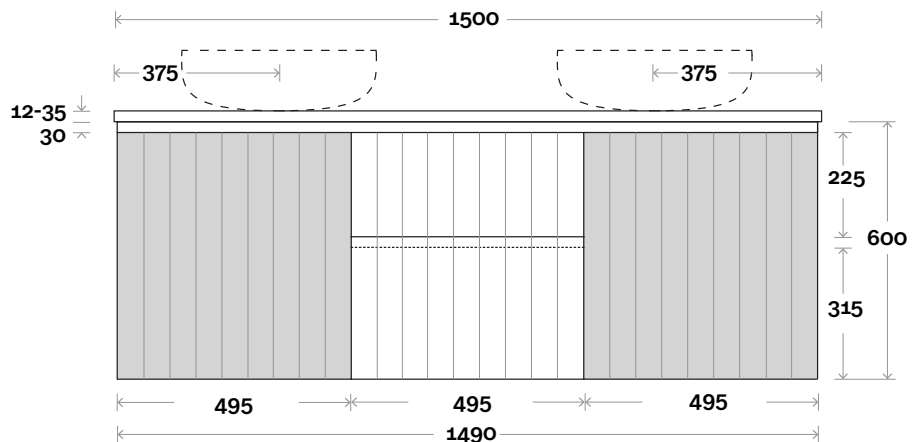

**Note:**

- Stone & Timber waste centre: 375mm std (may vary depending on basin)
- Centre Drawers

**Plumbing allowance**

**Profile Configuration**

**Kick**

**Legs**

**Wall Mount**

# Fingal

Fingal 11 1800mm centre basin

**Top Thickness**

Silestone: 20mm

Dekton: 12mm

Symphony: 20mm

Timber: 30-35mm

(Above counter only)