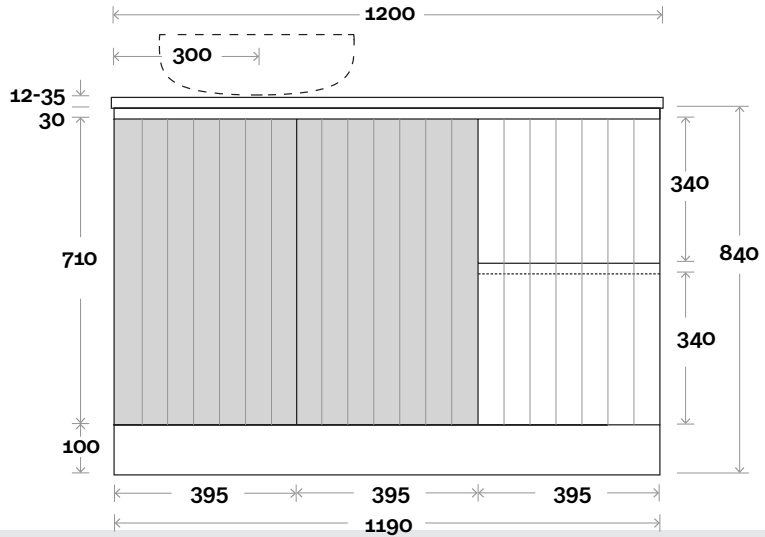

Fingal

Fingal 6 1200mm off centre basin

Top Thickness

Silestone: 20mm

Dekton: 12mm

Symphony: 20mm

Timber: 30-35mm

(Above counter only)

Note:

- Stone & Timber waste centre: 300mm Std (may vary depending on basin)
- Available in Left and Right hand Drawers

Profile Configuration

Kick

Legs