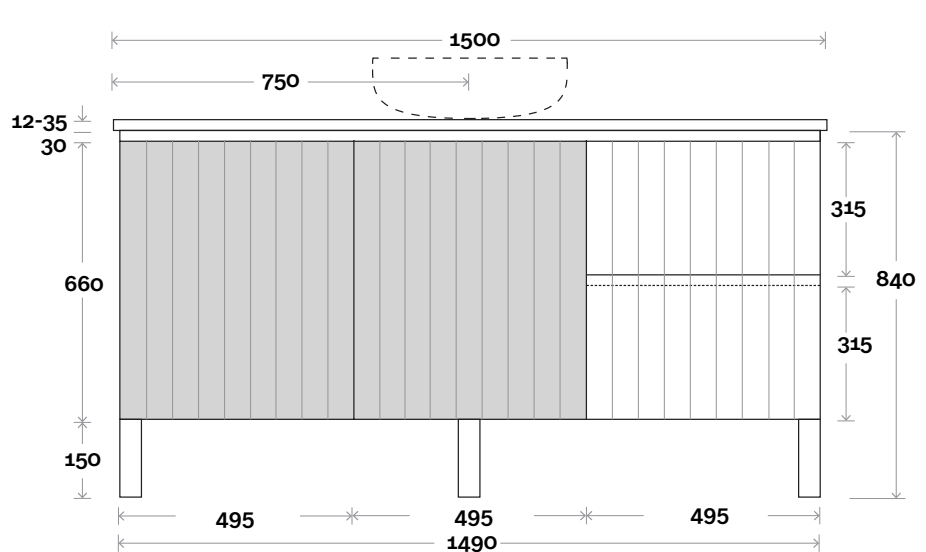

**Note:**

- Stone & Timber waste centre: 750mm std (may vary depending on basin)
- Available in Left and Right hand Drawers

**Profile Configuration**

**Kick**

**Legs**

**Wall Mount**

# Fingal

Fingal 9 1500mm off centre basin

**Top Thickness**

- Silestone: 20mm
- Dekton: 12mm
- Symphony: 20mm
- Timber: 30-35mm  
(Above counter only)

**Note:**

- Stone & Timber waste centre: 375mm std (may vary depending on basin)
- Available in Left and Right hand Drawers