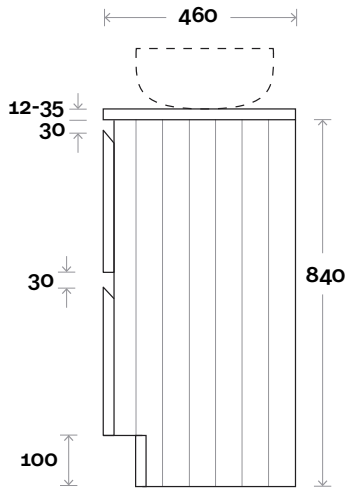

Fingal

Fingal 3 900mm centre basin

Top Thickness

- Casa Ceramic top: 20mm
- Silestone: 20mm
- Dekton: 12mm
- Symphony: 20mm
- Timber: 30-35mm
  (Above counter only)

Note:

- Stone & Timber waste centre: 450mm Std (may vary depending on basin)
- Casa waste centre: 450mm std
- Available in Left and Right hand Drawers

Plumbing allowance

Profile

Configuration

Kick