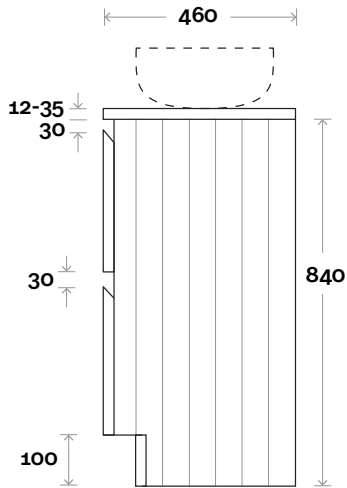

Fingal

Fingal 5 1200mm centre basin

Top Thickness

- Casa Ceramic top: 20mm
- Silestone: 20mm
- Dekton: 12mm
- Symphony: 20mm
- Timber: 30-35mm
  (Above counter only)

Note:

- Stone & Timber waste centre: 600mm Std (may vary depending on basin)
- Casa waste centre: 600mm std
- Available in Left and Right hand Drawers

Profile

Configuration

Kick