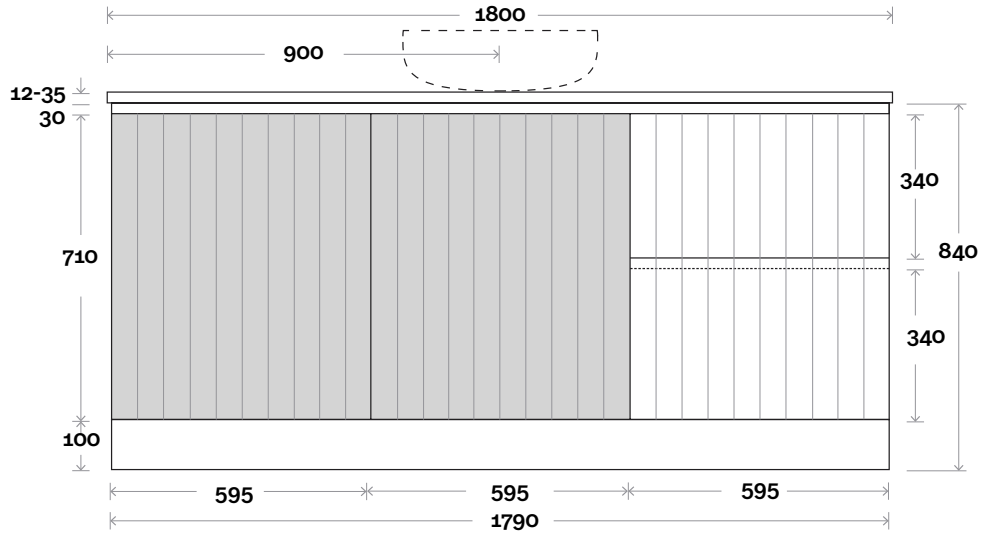

# Fingal

Fingal 11 1800mm centre basin

**Top Thickness**

Silestone: 20mm

Dekton: 12mm

Symphony: 20mm

Timber: 30-35mm

(Above counter only)

**Note:**

- Stone & Timber waste centre: 900mm Std (may vary depending on basin)
- Available in Left and Right hand Drawers

**Profile**

**Configuration**

**Kick**

**Legs**

**Wall Mount**

# Fingal

Fingal 12 1800mm off centre basin

**Top Thickness**

Silestone: 20mm

Dekton: 12mm

Symphony: 20mm

Timber: 30-35mm

(Above counter only)