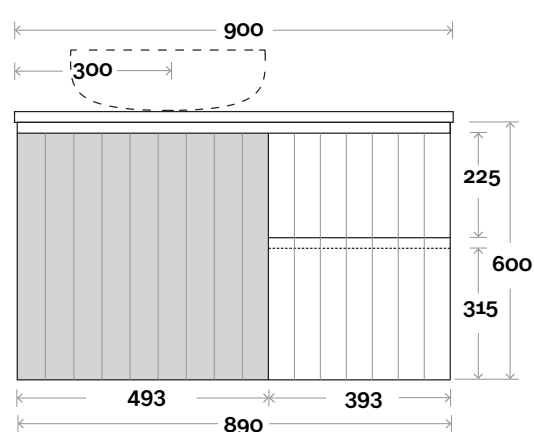

# Fingal

Fingal 4 900mm off centre basin

**Top Thickness**

- Casa Ceramic top: 20mm
- Silestone: 20mm
- Dekton: 12mm
- Symphony: 20mm
- Timber: 30-35mm
- (Above counter only)

**Note:**

- Stone & Timber waste centre: 300mm Std (may vary depending on basin)
- Casa waste centre: 340mm std
- Available in Left and Right hand Drawers

**Profile Configuration**

**Kick**

**Legs**

**Wall Mount**

# Fingal

Fingal 5 1200mm centre basin

**Top Thickness**

- Casa Ceramic top: 20mm
- Silestone: 20mm
- Dekton: 12mm
- Symphony: 20mm
- Timber: 30-35mm  
(Above counter only)

**Note:**

- Stone & Timber waste centre: 600mm Std (may vary depending on basin)
- Casa waste centre: 600mm std
- Available in Left and Right hand Drawers