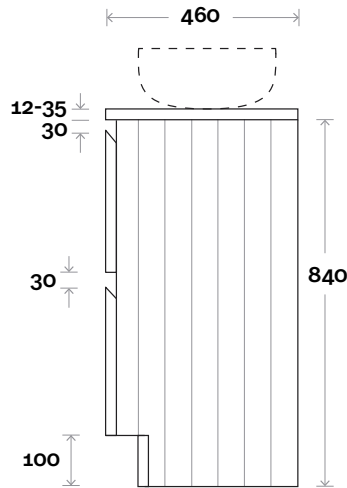

Fingal

Fingal 9 1500mm off centre basin

Top Thickness

- Silestone: 20mm
- Dekton: 12mm
- Symphony: 20mm
- Timber: 30-35mm
  (Above counter only)

Note:

- Stone & Timber waste centre: 375mm std (may vary depending on basin)
- Available in Left and Right hand Drawers

Profile Configuration

Kick