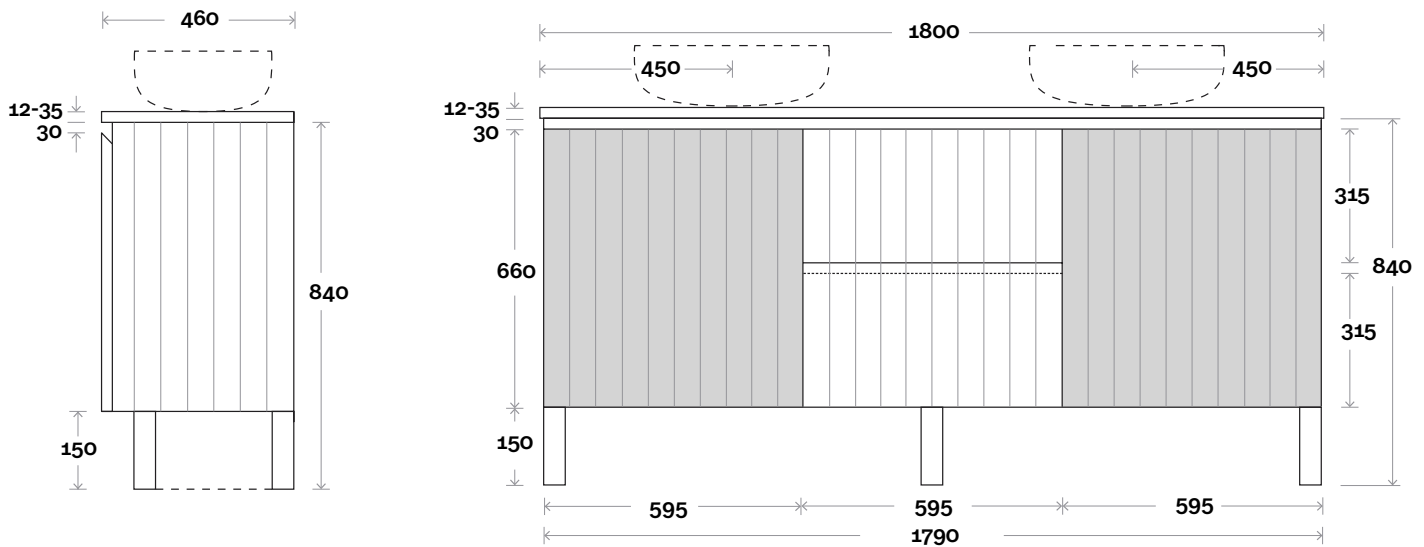

**Note:**

- Stone & Timber waste centre: 450mm Std (may vary depending on basin)
- Available in Left and Right hand Drawers

**Profile Configuration**

**Kick**

**Legs**

**Wall Mount**

**Note:**

- Stone & Timber waste centre: 450mm Std (may vary depending on basin)
- Centre Drawers

**Profile Configuration**

**Kick**

**Legs**

**Wall Mount**