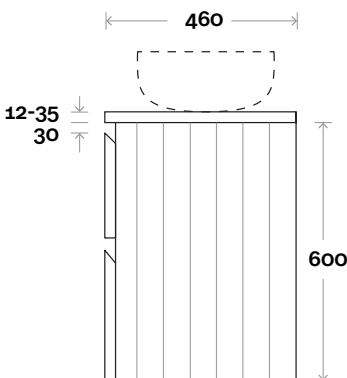

**Note:**

- Stone & Timber waste centre: 750mm std (may vary depending on basin)
- Available in Left and Right hand Drawers

**Profile Configuration**

**Kick**

**Legs**

**Wall Mount**

# Fingal

Fingal 9 1500mm off centre basin

**Top Thickness**

- Silestone: 20mm
- Dekton: 12mm
- Symphony: 20mm
- Timber: 30-35mm  
(Above counter only)

**Note:**

- Stone & Timber waste centre: 375mm std (may vary depending on basin)
- Available in Left and Right hand Drawers

**Profile Configuration**

**Kick**

**Legs**

**Wall Mount**

# Fingal

Fingal 10 1500mm double basin

**Top Thickness**

Silestone: 20mm

Dekton: 12mm

Symphony: 20mm

Timber: 30-35mm

(Above counter only)