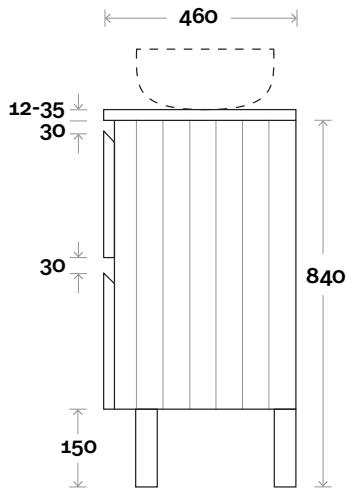

**Note:**

- Stone & Timber waste centre: 375mm std (may vary depending on basin)
- Centre Drawers

**Plumbing allowance**

**Profile Configuration**

**Kick**

**Legs**

**Wall Mount**

# Fingal

Fingal 11 1800mm centre basin

**Top Thickness**

Silestone: 20mm

Dekton: 12mm

Symphony: 20mm

Timber: 30-35mm

(Above counter only)

**Note:**

- Stone & Timber waste centre: 900mm Std (may vary depending on basin)
- Available in Left and Right hand Drawers

**Profile**

**Configuration**

**Kick**

**Legs**

**Wall Mount**

# Fingal

Fingal 12 1800mm off centre basin

**Top Thickness**

Silestone: 20mm

Dekton: 12mm

Symphony: 20mm

Timber: 30-35mm

(Above counter only)