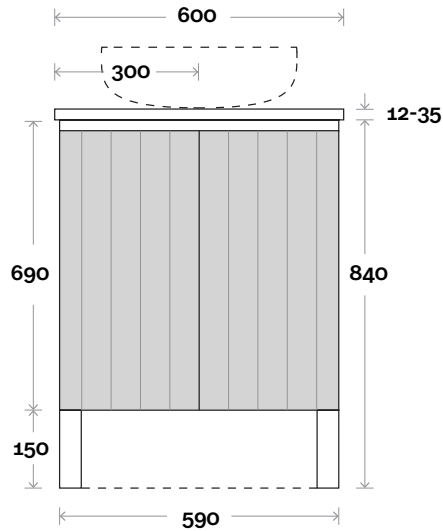

Fingal

Fingal 1 600mm centre basin

Top Thickness

- Casa Ceramic top: 20mm
- Silestone: 20mm
- Dekton: 12mm
- Symphony: 20mm
- Timber: 30-35mm
- (Above counter only)

Note:

- Stone & Timber waste centre: 300mm Std (may vary depending on basin)
- Casa waste centre: 300mm std

Profile

Configuration

Kick

Legs

Wall Mount