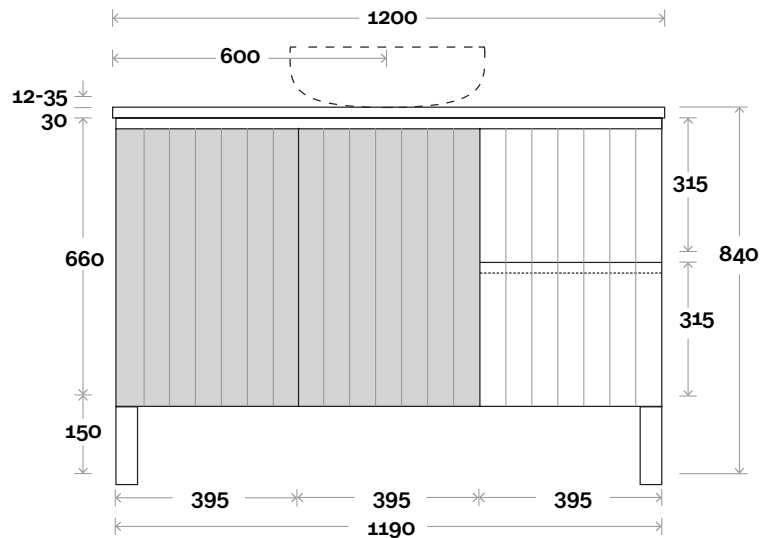

Fingal

Fingal 5 1200mm centre basin

Top Thickness

- Casa Ceramic top: 20mm
- Silestone: 20mm
- Dekton: 12mm
- Symphony: 20mm
- Timber: 30-35mm
  (Above counter only)

Note:

- Stone & Timber waste centre: 600mm Std (may vary depending on basin)
- Casa waste centre: 600mm std
- Available in Left and Right hand Drawers

Profile

Configuration

Kick

Legs

Wall Mount