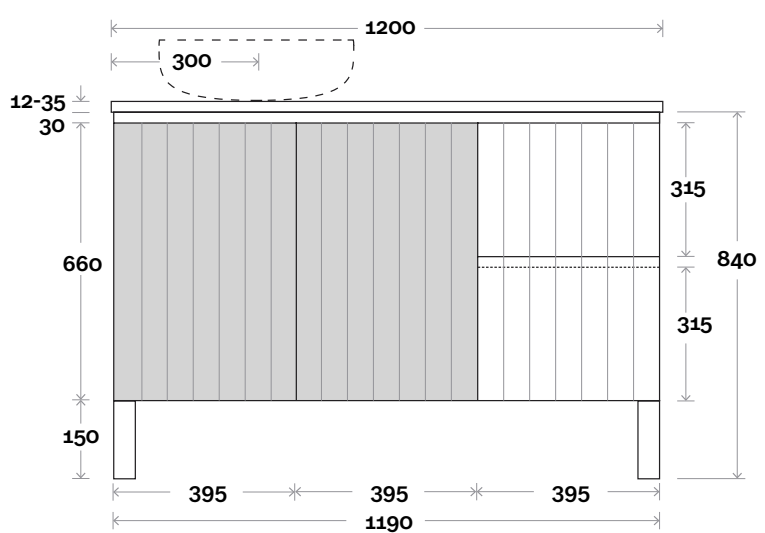

# Fingal

Fingal 6 1200mm off centre basin

**Top Thickness**

Silestone: 20mm

Dekton: 12mm

Symphony: 20mm

Timber: 30-35mm

(Above counter only)

**Note:**

- Stone & Timber waste centre: 300mm Std (may vary depending on basin)
- Available in Left and Right hand Drawers

**Profile Configuration**

**Kick**

**Legs**

**Wall Mount**

# Fingal

Fingal 7 1200mm double basin

**Top Thickness**

- Silestone: 20mm
  - Dekton: 12mm
  - Symphony: 20mm
  - Timber: 30-35mm
- (Above counter only)

**Note:**

- Stone & Timber waste centre: 300mm Std (may vary depending on basin)
- Centre Drawers