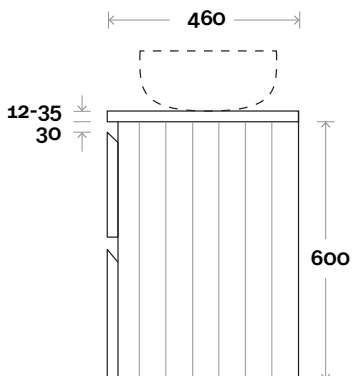

**Note:**

- Stone & Timber waste centre: 750mm std (may vary depending on basin)
- Available in Left and Right hand Drawers

**Profile Configuration**

**Kick**

**Legs**

**Wall Mount**

# Fingal

Fingal 9 1500mm off centre basin

**Top Thickness**

- Silestone: 20mm
- Dekton: 12mm
- Symphony: 20mm
- Timber: 30-35mm  
(Above counter only)

**Note:**

- Stone & Timber waste centre: 375mm std (may vary depending on basin)
- Available in Left and Right hand Drawers