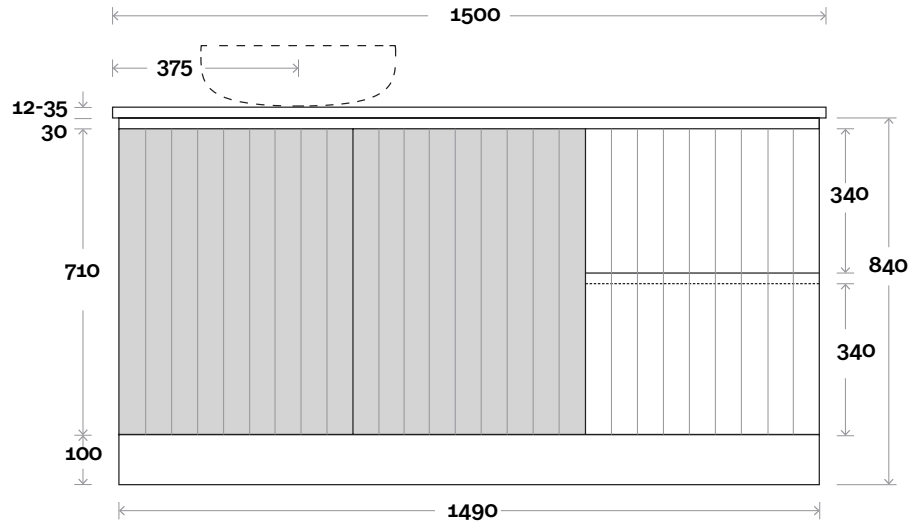

Fingal

Fingal 9 1500mm off centre basin

Top Thickness

- Silestone: 20mm
- Dekton: 12mm
- Symphony: 20mm
- Timber: 30-35mm
  (Above counter only)

Note:

- Stone & Timber waste centre: 375mm std (may vary depending on basin)
- Available in Left and Right hand Drawers

Profile Configuration

Kick