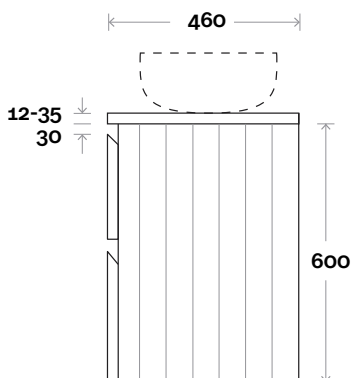

**Note:**

- Stone & Timber waste centre: 375mm std (may vary depending on basin)
- Centre Drawers

**Plumbing allowance**

**Profile Configuration**

**Kick**

**Legs**

**Wall Mount**

# Fingal

Fingal 11 1800mm centre basin

**Top Thickness**

Silestone: 20mm

Dekton: 12mm

Symphony: 20mm

Timber: 30-35mm

(Above counter only)

**Note:**

- Stone & Timber waste centre: 900mm Std (may vary depending on basin)
- Available in Left and Right hand Drawers

**Profile**

**Configuration**

**Kick**

**Legs**

**Wall Mount**

# Fingal

Fingal 12 1800mm off centre basin

**Top Thickness**

Silestone: 20mm

Dekton: 12mm

Symphony: 20mm

Timber: 30-35mm

(Above counter only)