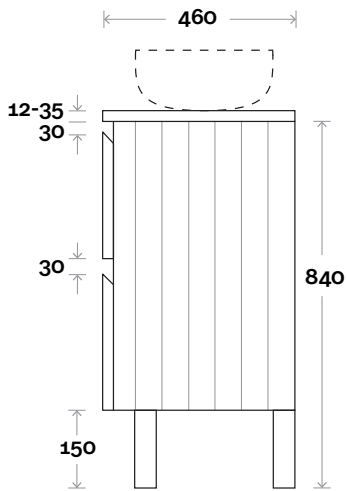

Fingal

Fingal 5 1200mm centre basin

Top Thickness

- Casa Ceramic top: 20mm
- Silestone: 20mm
- Dekton: 12mm
- Symphony: 20mm
- Timber: 30-35mm
  (Above counter only)

Note:

- Stone & Timber waste centre: 600mm Std (may vary depending on basin)
- Casa waste centre: 600mm std
- Available in Left and Right hand Drawers

Profile

Configuration

Kick

Legs

Wall Mount