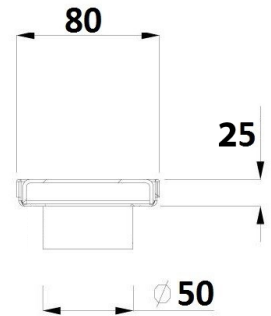

## 'PROJECT' Shower Grates

Product Code: SGNL-900-STP / 1221155

Bella Vista

### Specifications:

**Style** STP Pattern 900mm Shower Grate

**Material** 304 Grade stainless steel

**Finish** Stainless Steel

**Dimensions** 900mm (l) x 80mm (w) x 25mm (d)\*

**Outlet Size** 50mm

**Details** Suitable for commercial and residential  
Interchangeable grate covers  
Watermark approved  
Available in 600, 800, 900, 1000, 1100, 1200, 1500 and 1800mm length  
\* Depth is for drain body and does not include outlet