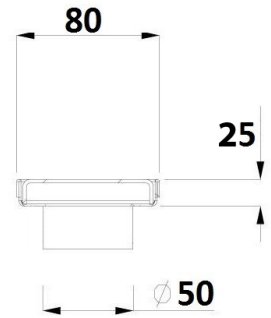

'PROJECT' Shower Grates

Product Code: SGNL-1800-SQ / 1221141

Bella Vista

Specifications:

Style Square Pattern 1800mm Shower Grate

Material 304 Grade stainless steel

Finish Stainless Steel

Dimensions 1800mm (l) x 80mm (w) x 25mm (d)*

Outlet Size 50mm

Details Suitable for commercial and residential
 Interchangeable grate covers
 Watermark approved
 Available in 600, 800, 900, 1000, 1100, 1200, 1500 and 1800mm length
 * Depth is for drain body and does not include outlet