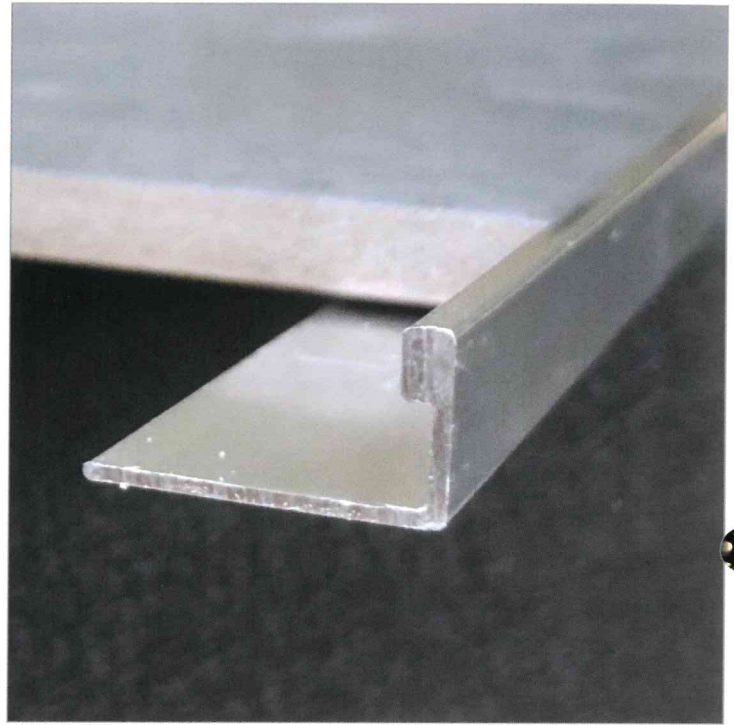

L-Shape Trim | Interior

Ideal for: Decorative slimline trim to create an elegant finish. Can be used with all tiles and in most applications. Features a large colour range, **custom colours are also available upon request.**

Colour	Length	4.5	6	8	9	10	11	12.5	15	18.5	20	22.5
Mill Finish	1m			RDTT751		RDTT752		RDTT753	RDTT754	RDTT755		RDTT756
	3m	RDTT699	RDTT700	RDTT701	RDTT701B	RDTT702	RDTT698	RDTT703	RDTT704	RDTT705		RDTT706
Bright Silver	3m		RDTT759slv	RDTT760slv	RDTT764slv	RDTT761slv	RDTT765slv	RDTT763slv	RDTT762slv			
White	3m		RDTT759W	RDTT760W		RDTT761W	RDTT765W	RDTT763W	RDTT762W	RDTT718	RDTT715	RDTT716
Black	3m		RDTT759B	RDTT760B		RDTT761B	RDTT765B	RDTT763B	RDTT762B	RDTT717	RDTT713	RDTT714
Matte Gold	3m			RDTT760G		RDTT761G		RDTT763G	RDTT762G			
Matte Black	3m			RDTT760mb		RDTT761mb	RDTT765MB	RDTT763mb	RDTT762mb			
Brushed Bright Silver	3m			RDTT760sbrush		RDTT761sbrush	RDTT765sbrush	RDTT763sbrush	RDTT762sbrush			
Matte Silver	3m			RDTT760mslv		RDTT761mslv	RDTT765mslv	RDTT763mslv				
Matte White	3m			RDTT1100mw		RDTT1101mw	RDTT1102mw	RDTT1103mw	RDTT1104mw			
Brass	3m		RDTT1112	RDTT1105		RDTT1106	RDTT1107	RDTT1108	RDTT1109	RDTT1110		RDTT1111