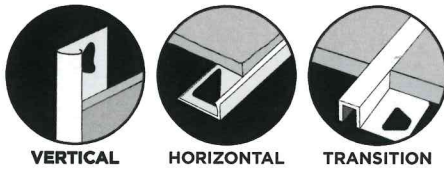

L-Shape Trim | Interior

Ideal for: Decorative slimline trim to create an elegant finish. Can be used with all tiles and in most applications. Features a large colour range, **custom colours are also available upon request.**