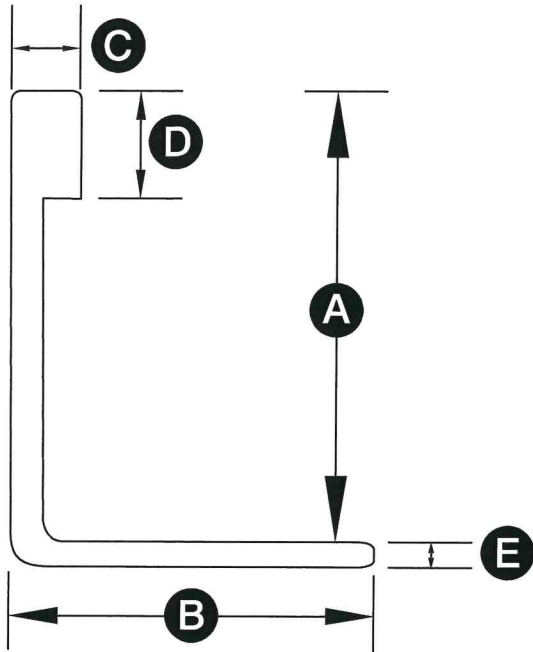

L-Shape Trim | Interior

Ideal for: Decorative slimline trim to create an elegant finish. Can be used with all tiles and in most applications. Features a large colour range, **custom colours are also available upon request.**

A	4.5mm	6mm	8mm	9mm	10mm	11mm	12.5mm	15mm	18.5mm	20mm	22.5mm
B	21mm	21mm	21mm	21mm	21mm	21mm	21mm	21mm	21mm	21mm	21mm
C	2.8mm	2.8mm	2.8mm	2.8mm	2.8mm	2.8mm	2.8mm	2.8mm	2.8mm	2.8mm	2.8mm
D	4mm	4mm	4mm	4mm	4mm	4mm	4mm	4mm	4mm	4mm	4mm
E	1mm	1mm	1mm	1mm	1mm	1mm	1mm	1mm	1mm	1mm	1mm

Colour	Length	4.5	6	8	9	10	11	12.5	15	18.5	20	22.5
Mill Finish	1m			RDTT751		RDTT752		RDTT753	RDTT754	RDTT755		RDTT756
	3m	RDTT699	RDTT700	RDTT701	RDTT701B	RDTT702	RDTT698	RDTT703	RDTT704	RDTT705		RDTT706
Bright Silver	3m		RDTT759slv	RDTT760slv	RDTT764slv	RDTT761slv	RDTT765slv	RDTT763slv	RDTT762slv			
White	3m		RDTT759W	RDTT760W		RDTT761W	RDTT765W	RDTT763W	RDTT762W	RDTT718	RDTT715	RDTT716
Black	3m		RDTT759B	RDTT760B		RDTT761B	RDTT765B	RDTT763B	RDTT762B	RDTT717	RDTT713	RDTT714
Matte Gold	3m			RDTT760G		RDTT761G		RDTT763G	RDTT762G			
Matte Black	3m			RDTT760mb		RDTT761mb	RDTT765MB	RDTT763mb	RDTT762mb			
Brushed Bright Silver	3m			RDTT760sbrush		RDTT761sbrush	RDTT765sbrush	RDTT763sbrush	RDTT762sbrush			
Matte Silver	3m			RDTT760mslv		RDTT761mslv	RDTT765mslv	RDTT763mslv				
Matte White	3m			RDTT1100mw		RDTT1101mw	RDTT1102mw	RDTT1103mw	RDTT1104mw			
Brass	3m		RDTT1112	RDTT1105		RDTT1106	RDTT1107	RDTT1108	RDTT1109	RDTT1110		RDTT1111