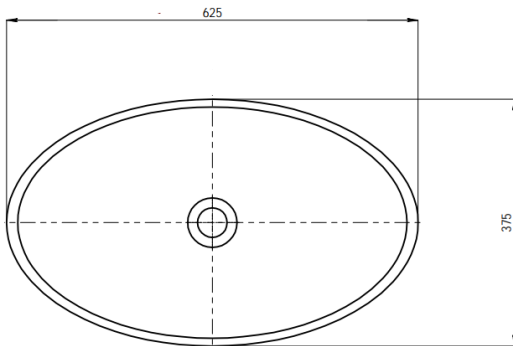

BRA01-625-INA

Stone Cast Basin
Matte White

KASKADE
STONE BATHS & BASINS

Couldn't be better

MATERIAL: KASKADESTONE

FINISH: MATTE

COLOUR: WHITE

DIMENSIONS: 625 x 375 x 100mm

PACKAGE SIZE: 660 x 420 x 200mm

NET WEIGHT: 6kg

GROSS WEIGHT: 9.5kg

WARRANTY: 7 YEARS

CARE AND MAINTENANCE

Regular Cleaning

Use warm water and a small amount of mild liquid detergent, such as dishwashing liquid.

1. DRAWINGS ARE NOT TO SCALE
2. DIMENSIONS ARE IN MILLIMETERS
3. AS ALL KASKADE PRODUCTS ARE HAND FINISHED A ± 5 MM TOLERANCE IS ALLOWED