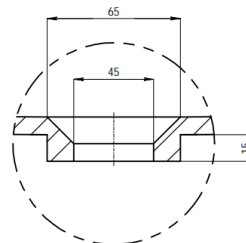

BRA01-625-INA

Stone Cast Basin
Matte White

KASKADE
STONE BATHS & BASINS

Couldn't be better

MATERIAL: KASKADESTONE

FINISH: MATTE

COLOUR: WHITE

DIMENSIONS: 625 x 375 x 100mm

1. DRAWINGS ARE NOT TO SCALE
2. DIMENSIONS ARE IN MILLIMETERS
3. AS ALL KASKADE PRODUCTS ARE HAND FINISHED A ± 5 MM TOLERANCE IS ALLOWED