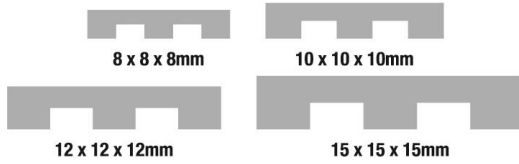

# Bright Steel Adhesive Trowels Notched - 400mm x 100mm

- Highest grade flexible spring steel blade
- Fastened with stainless steel rivets
- Ideal for plastering, cement finishing and adhesive application

Profile	Code	Barcode	Designed for	Size	Pk Qty
8mm	<b>BST4008</b>	9314942655237	Large Wall Tiles	400 - 100mm	5
10mm	<b>BST40010</b>	9314942655244	Floor Tiles	400 - 100mm	5
12mm	<b>BST40012</b>	9314942655251	Large Format Tiles	400 - 100mm	5
15mm	<b>BST40015</b>	9314942655220	Large Format Tiles	400 - 100mm	5