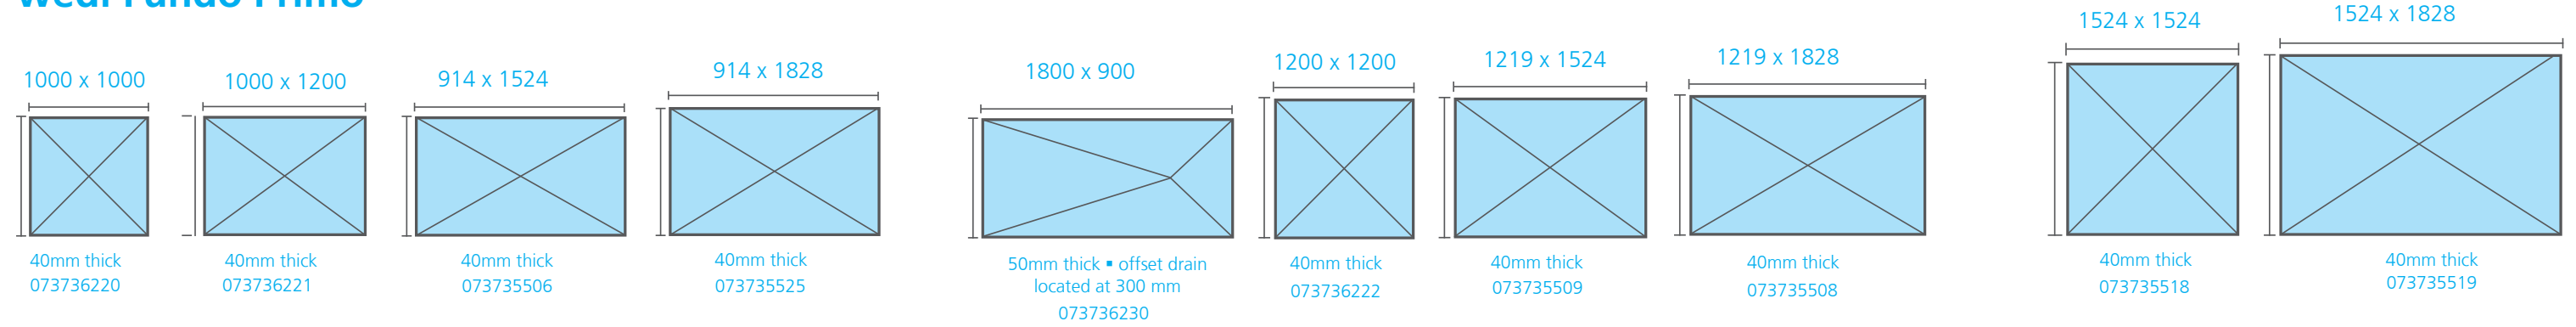

wedi Shower Base Product Line, Drain Orientation Chart and Accessories

wedi Fundo Primo®

wedi Fundo Ligno®

wedi Extension Panels

wedi Fundo Riolito® Neo

wedi Fundo Riolito® Neo (Modular)

Hobs

wedi Virtual Factory Tour