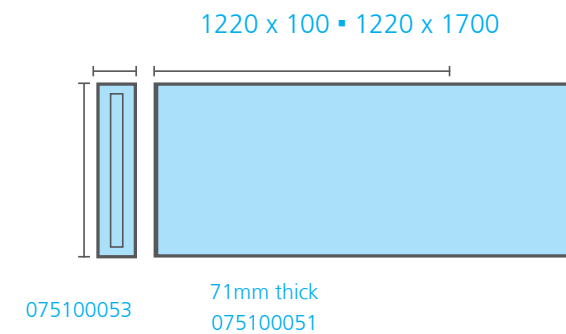

wedi Shower Base Product Line, Drain Orientation Chart and Accessories

wedi Fundo Primo®

wedi Fundo Ligno®

wedi Extension Panels

wedi Fundo Riolito® Neo

wedi Fundo Riolito® Neo (Modular)

Hobs

wedi Virtual Factory Tour