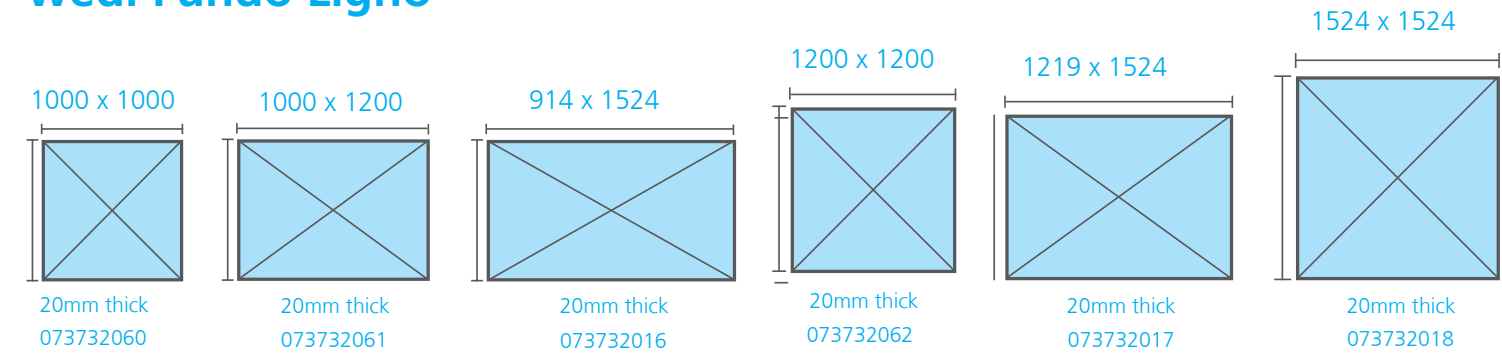

wedi Shower Base Product Line, Drain Orientation Chart and Accessories

wedi Fundo Primo®

wedi Fundo Ligno®

wedi Extension Panels

wedi Fundo Riolito® Neo

wedi Fundo Riolito® Neo (Modular)

Hobs

wedi Virtual Factory Tour