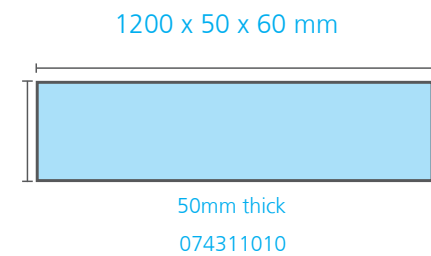

wedi Shower Base Product Line, Drain Orientation Chart and Accessories

wedi Fundo Primo®

wedi Fundo Ligno®

wedi Extension Panels

wedi Fundo Riolito® Neo

wedi Fundo Riolito® Neo (Modular)

Hobs

wedi Virtual Factory Tour