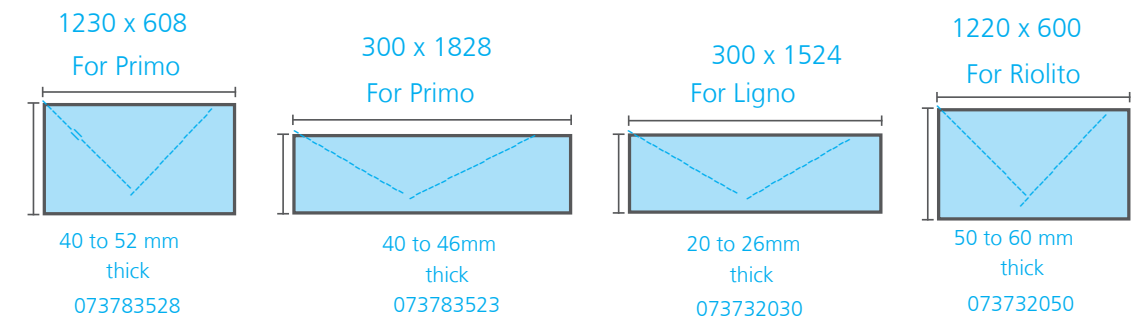

wedi Shower Base Product Line, Drain Orientation Chart and Accessories

wedi Fundo Primo®

wedi Fundo Ligno®

wedi Extension Panels

wedi Fundo Riolito® Neo

wedi Fundo Riolito® Neo (Modular)

Hobs

wedi Virtual Factory Tour