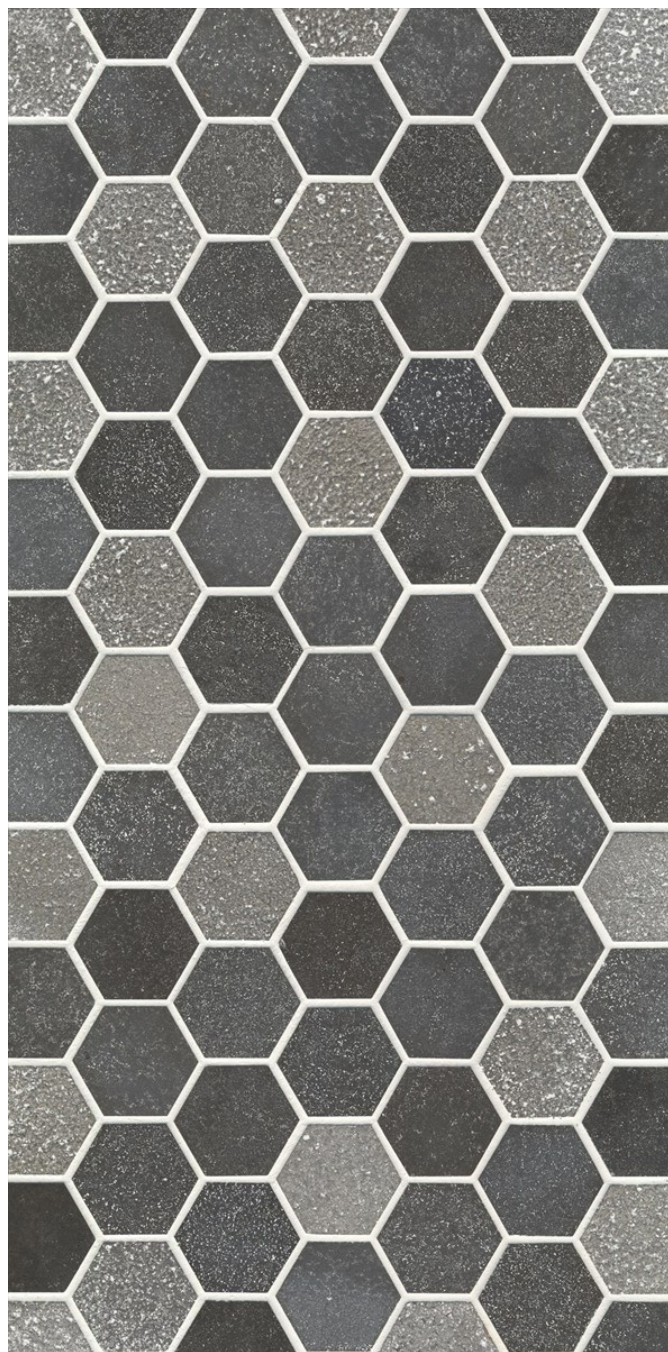

Product Specifications - Beaumont Tiles

HEXAGONAL BASALT MOSAIC

97653 | 290x275mm

Range Name

Colour

Surface Finish Honed

Exclusive to Beaumonts Yes

Country of Origin CHN

Tile Undulation Structured

Wear Rating No Classification

Slip Rating No Classification

Variation

Tile Type No Classification

Tile Thickness 10mm

Edge No Classification

Number of Faces 1

Pieces Per Pack 5

Pieces Per Sqm

Weight Per Sqm

Wet Barefoot Ramp Test No Classification

Light Reflectance Value

% Crystalline Silica Content

Porosity

Details are correct at the time of printing, however we reserve the right to correct any error which may occur from time to time. Please refer to your Beaumonts specialist to confirm all details and product availability.

The information provided in this Product Tech Spec Sheet is accurate, however you will need to make your own enquiries as to the intended use or application of the product.