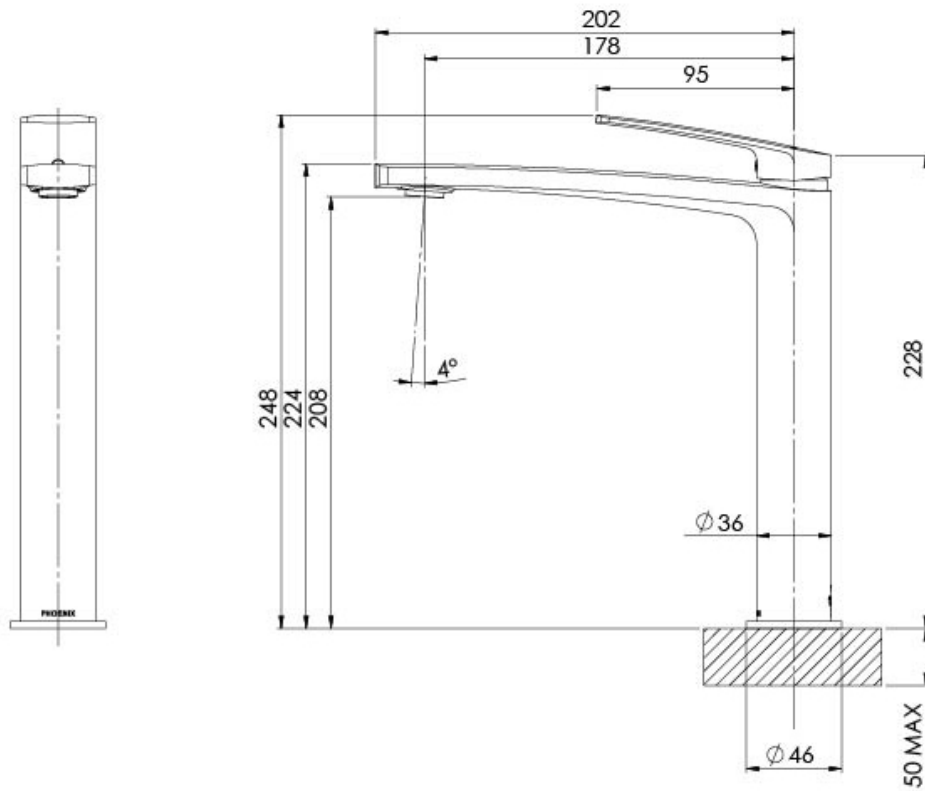

MEKKO

MEKKO VESSEL MIXER

SPECIFICATIONS

AVAILABLE IN

115-7900-00
Chrome

115-7900-40
Brushed
Nickel

115-7900-30
Gun Metal

115-7900-10
Matte Black