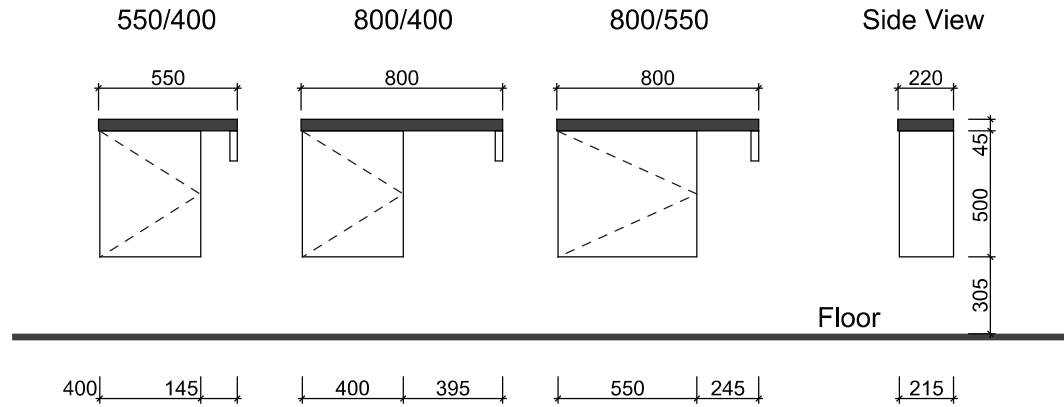

OSCAR

Wall Hung

Floor Standing

Waste size: Acrylic = 40mm, Ceramic = 32mm, Sculptured Marble = 32mm

Note: Where left or right hand options are available please specify or else cabinets will be supplied as per these drawings. All vanity top and basin sizes are nominal only. E&OE