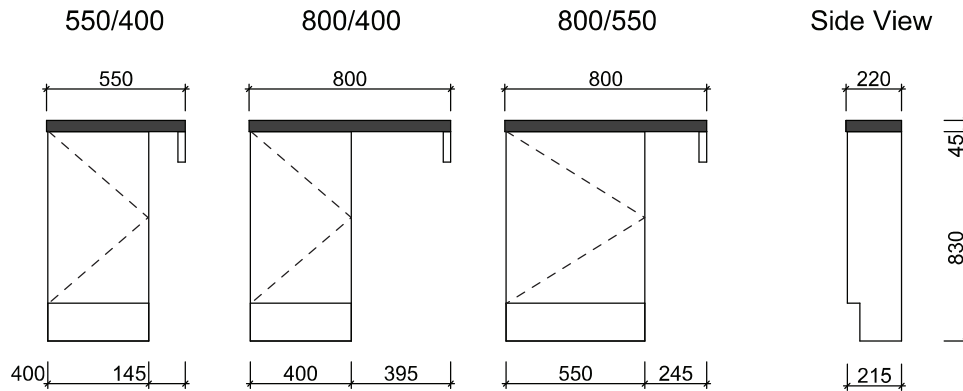

OSCAR

Wall Hung

Floor Standing

Waste size: Acrylic = 40mm, Ceramic = 32mm, Sculptured Marble = 32mm

Note: Where left or right hand options are available please specify or else cabinets will be supplied as per these drawings. All vanity top and basin sizes are nominal only. E&OE