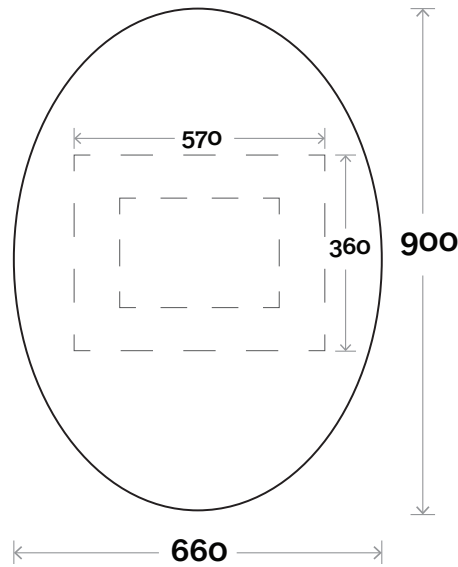

MARQUIS

Oval Mirror

Oval Mirror 900mm

Colours Available

No Tint
Bronze Tint
Grey Tint

Notes:

LED option available

Face