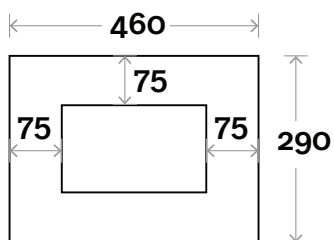

Protrusion

22-27mm  6mm

Wall mounting bracket

LED Wall mounting bracket

MARQUIS

Oval Mirror

Oval Mirror 900mm

Colours Available

Oval Mirror

Colours Available

No Tint
Bronze Tint
Grey Tint

Notes:

LED option available

Oval Mirror 1200mm

Face

Protrusion