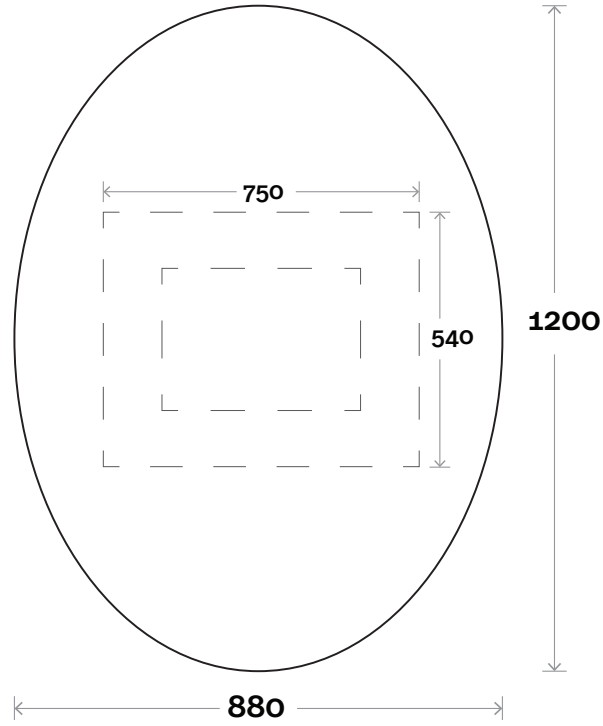

Oval Mirror

Colours Available

No Tint
Bronze Tint
Grey Tint

Notes:

LED option available

Oval Mirror 1200mm

Face

Protrusion