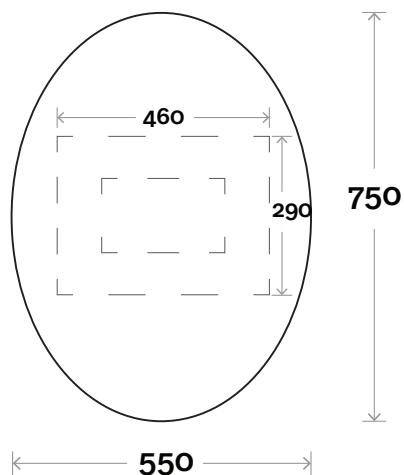

Protrusion

22-27mm  6mm

Wall mounting bracket

LED Wall mounting bracket

MARQUIS

Oval Mirror

Oval Mirror 900mm

Colours Available

Oval Mirror

Colours Available

No Tint
Bronze Tint
Grey Tint

Notes:

LED option available

Oval Mirror 1200mm

Face

Protrusion