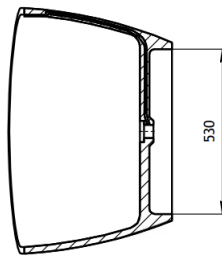

# RS24-1638-IMPRO

Free Standing Stone Bath  
Matte White

**KASKADE**  
STONE BATHS & BASINS

*Couldn't be better*

**MATERIAL:** KASKADESTONE

**FINISH:** MATTE

**COLOUR:** WHITE

**DIMENSIONS:** 1638 x 850 x 620mm

**PACKAGE SIZE:** 1700 x 980 x 790mm

**NET WEIGHT:** 168kg

**GROSS WEIGHT:** 218kg

**WARRANTY:** 7 YEARS