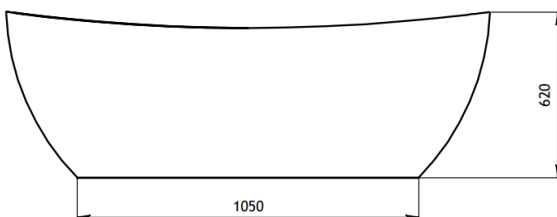

# RS24-1638-IMPRO

Free Standing Stone Bath  
Matte White

**KASKADE**  
STONE BATHS & BASINS

*Couldn't be better*

**MATERIAL:** KASKADESTONE

**FINISH:** MATTE

**COLOUR:** WHITE

**DIMENSIONS:** 1638 x 850 x 620mm

**PACKAGE SIZE:** 1700 x 980 x 790mm

**NET WEIGHT:** 168kg

**GROSS WEIGHT:** 218kg

**WARRANTY:** 7 YEARS