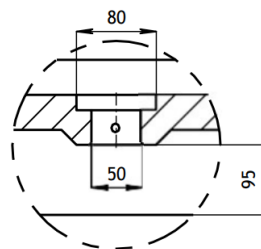

# RS24-1638-IMPRO

Free Standing Stone Bath  
Matte White

**KASKADE**  
STONE BATHS & BASINS

*Couldn't be better*

**MATERIAL:** KASKADESTONE

**FINISH:** MATTE

**COLOUR:** WHITE

**DIMENSIONS:** 1638 x 850 x 620mm

**PACKAGE SIZE:** 1700 x 980 x 790mm

**NET WEIGHT:** 168kg

**GROSS WEIGHT:** 218kg

**WARRANTY:** 7 YEARS