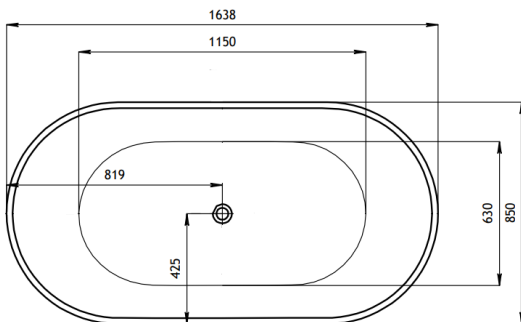

# RS24-1638-IMPRO

Free Standing Stone Bath  
Matte White

**KASKADE**  
STONE BATHS & BASINS

*Couldn't be better*

**MATERIAL:** KASKADESTONE

**FINISH:** MATTE

**COLOUR:** WHITE

**DIMENSIONS:** 1638 x 850 x 620mm

**PACKAGE SIZE:** 1700 x 980 x 790mm

**NET WEIGHT:** 168kg

**GROSS WEIGHT:** 218kg

**WARRANTY:** 7 YEARS

1. DRAWINGS ARE NOT TO SCALE
2. DIMENSIONS ARE IN MILLIMETERS
3. AS ALL KASKADE PRODUCTS ARE HAND FINISHED A  $\pm 5$ MM TOLERANCE IS ALLOWED