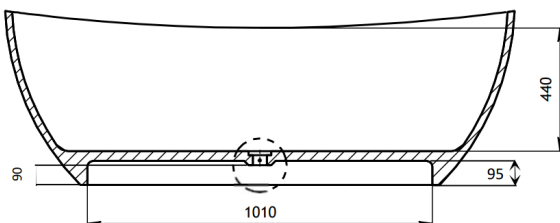

# RS24-1638-IMPRO

Free Standing Stone Bath  
Matte White

**KASKADE**  
STONE BATHS & BASINS

*Couldn't be better*

**MATERIAL:** KASKADESTONE

**FINISH:** MATTE

**COLOUR:** WHITE

**DIMENSIONS:** 1638 x 850 x 620mm

**PACKAGE SIZE:** 1700 x 980 x 790mm

**NET WEIGHT:** 168kg

**GROSS WEIGHT:** 218kg

**WARRANTY:** 7 YEARS