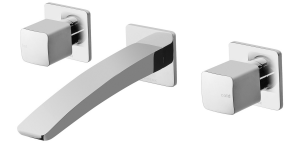

RUSH

RUSH WALL BATH SET

SPECIFICATIONS

AVAILABLE IN

RU110 CHR
Chrome