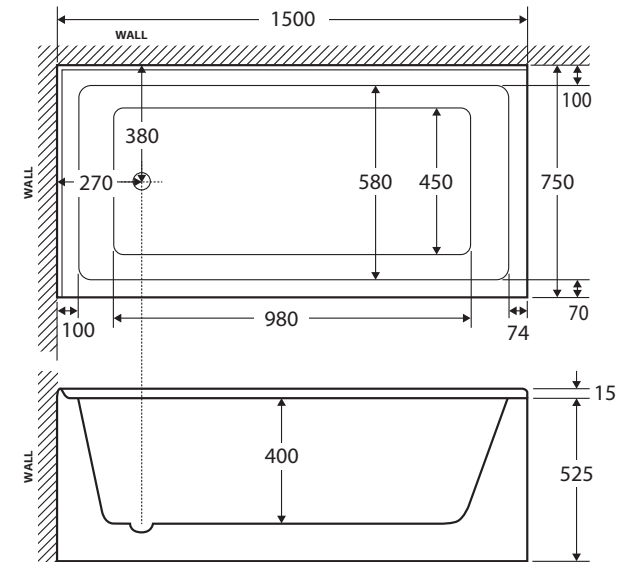

Sentor

RIGHT-HAND ACRYLIC CORNER BATH, 1500MM

Features

- Two-sided bath with tile lip edge
- UV stabilised sanitary-grade acrylic
- Inbuilt steel support frame
- Adjustable steel legs
- No overflow
- Chrome waste included with bath
- Gross weight: 55kg

While we aim to ensure specifications are correct at the time of publication, Fienza reserves the right to make modifications without prior notice. Physical colour may vary from image shown. All measurements are shown in millimetres. Always use physical product measurements for mark-ups and roughing-in as the technical drawing may differ from actual product received.