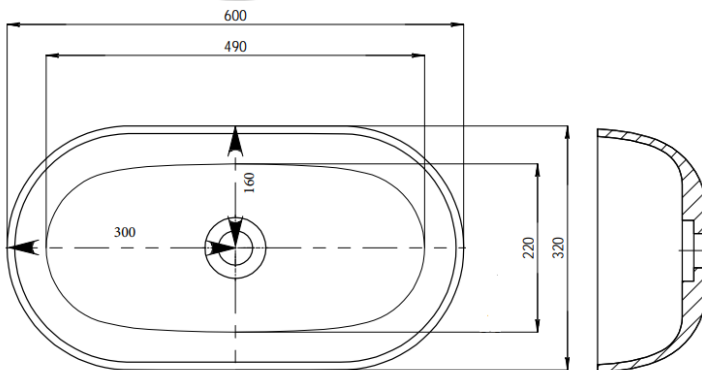

RSA12-600-AVEO

Stone Cast Basin
Matte White

KASKADE
STONE BATHS & BASINS

Couldn't be better

MATERIAL: KASKADESTONE

FINISH: MATTE

COLOUR: WHITE

DIMENSIONS: 600 x 320 x 145mm

PACKAGE SIZE: 640 x 360 x 210mm

NET WEIGHT: 10.5kg

GROSS WEIGHT: 12.5kg

WARRANTY: 7 YEARS

CARE AND MAINTENANCE

Regular Cleaning

Use warm water and a small amount of mild liquid detergent, such as dishwashing liquid.

1. DRAWINGS ARE NOT TO SCALE
2. DIMENSIONS ARE IN MILLIMETERS
3. AS ALL KASKADE PRODUCTS ARE HAND FINISHED A ± 5 MM TOLERANCE IS ALLOWED