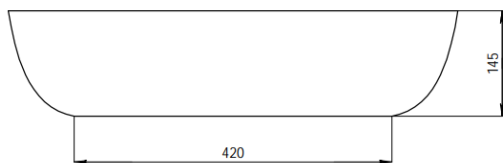

RSA12-600-AVEO

Stone Cast Basin
Matte White

KASKADE
STONE BATHS & BASINS

Couldn't be better

MATERIAL: KASKADESTONE

FINISH: MATTE

COLOUR: WHITE

DIMENSIONS: 600 x 320 x 145mm

PACKAGE SIZE: 640 x 360 x 210mm

NET WEIGHT: 10.5kg

GROSS WEIGHT: 12.5kg

WARRANTY: 7 YEARS

CARE AND MAINTENANCE

Regular Cleaning

Use warm water and a small amount of mild liquid detergent, such as dishwashing liquid.