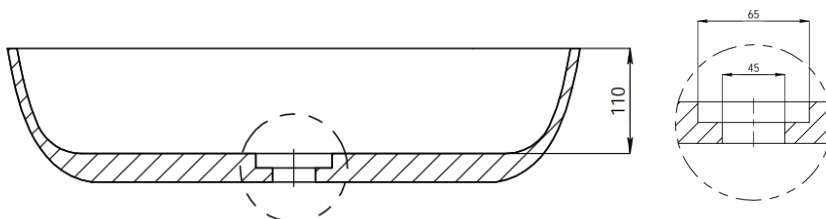

RSA12-600-AVEO

Stone Cast Basin
Matte White

KASKADE
STONE BATHS & BASINS

Couldn't be better

MATERIAL: KASKADESTONE

FINISH: MATTE

COLOUR: WHITE

DIMENSIONS: 600 x 320 x 145mm

PACKAGE SIZE: 640 x 360 x 210mm

NET WEIGHT: 10.5kg

GROSS WEIGHT: 12.5kg

WARRANTY: 7 YEARS

CARE AND MAINTENANCE

Regular Cleaning

Use warm water and a small amount of mild liquid detergent, such as dishwashing liquid.

1. DRAWINGS ARE NOT TO SCALE
2. DIMENSIONS ARE IN MILLIMETERS
3. AS ALL KASKADE PRODUCTS ARE HAND FINISHED A ± 5 MM TOLERANCE IS ALLOWED