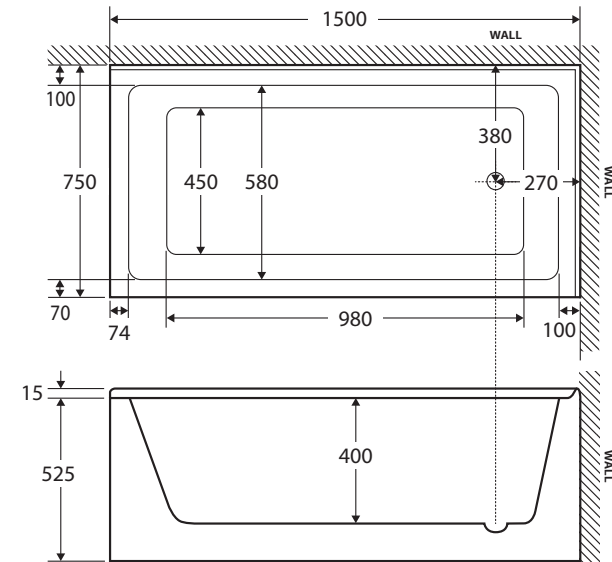

Sentor

LEFT-HAND ACRYLIC CORNER BATH, 1500MM

Features

- Two-sided bath with tile lip edge
- UV stabilised sanitary-grade acrylic
- Inbuilt steel support frame
- Adjustable steel legs
- No overflow
- Chrome waste included with bath
- Gross weight: 55kg

While we aim to ensure specifications are correct at the time of publication, Fienza reserves the right to make modifications without prior notice. Physical colour may vary from image shown. All measurements are shown in millimetres. Always use physical product measurements for mark-ups and roughing-in as the technical drawing may differ from actual product received.