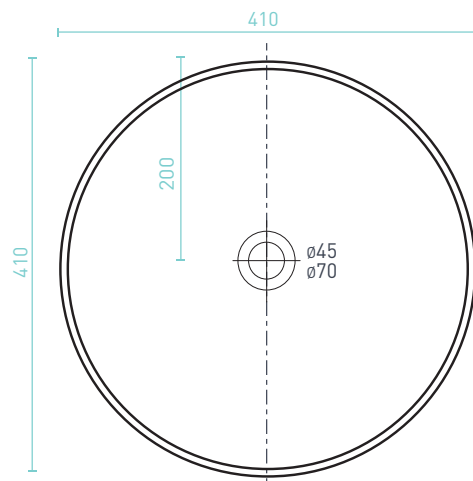

Chrome pop-up plug & waste

Taphole

Overflow

CAVAL ROUND COUNTER TOP BASIN

SIZE (l) x (w) x (h) mm	CAPACITY	NET WEIGHT	CODE
410 x 410 x 125	10L	8kg	CABCTR

- 10 YEAR WARRANTY*
- 10 YEAR WARRANTY*

OPTIONAL ACCESSORIES

Decina 40x32 Pop Up Waste **WA005**

Decina 32mm ceramic plug & waste - *Gloss White* **WA005**

Decina 32mm ceramic plug & waste - *Gloss White* **WA005**

Decina 32mm ceramic plug & waste - *Matte Black* **WA006**

FRONT VIEW

TOP VIEW