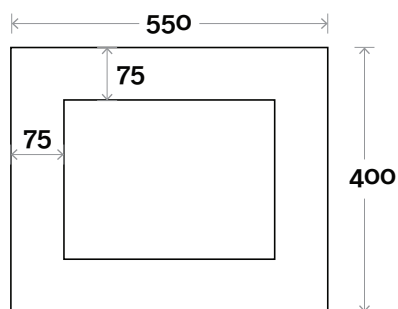

Protrusion

Wall mounting bracket