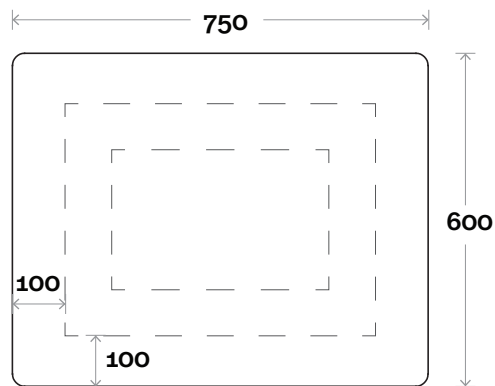

MARQUIS

Base Mirror

Colours Available

No Tint
Bronze Tint
Grey Tint

Notes:

LED option available

Base Mirror 750mm

Face