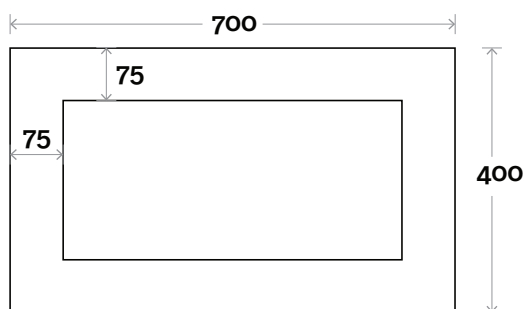

Protrusion

Wall mounting bracket