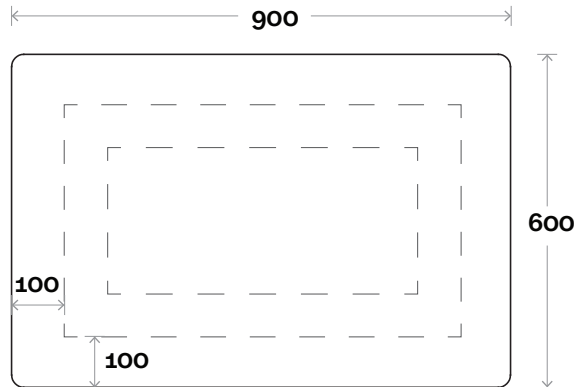

MARQUIS

Base Mirror

Colours Available

No Tint
Bronze Tint
Grey Tint

Notes:

LED option available

Base Mirror 900mm

Face