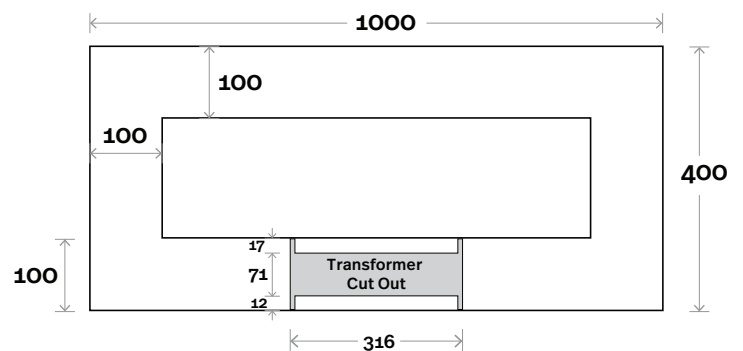

LED Wall mounting bracket

Latest version 01/07/2020