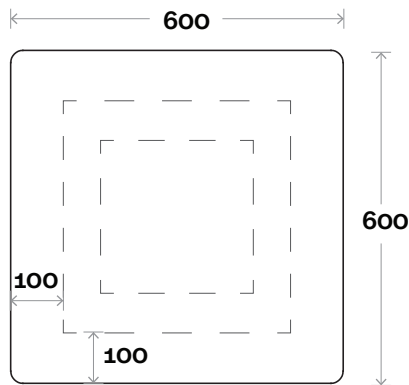

MARQUIS

Base Mirror

Base Mirror 600mm

Colours Available

No Tint
Bronze Tint
Grey Tint

Notes:

LED option available

Face