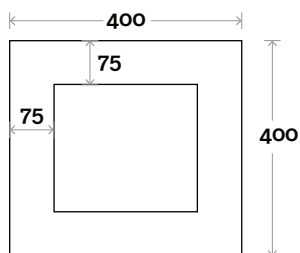

Protrusion

Wall mounting bracket