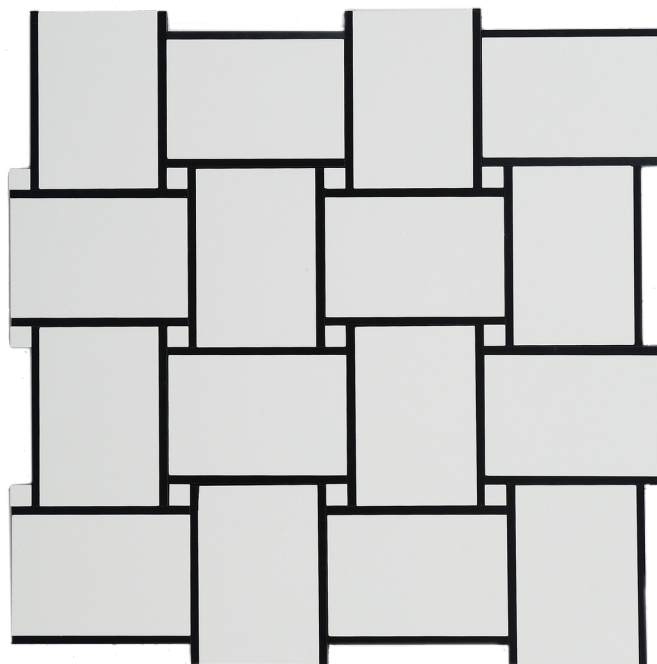

Product Specifications - Beaumont Tiles

BNW GRAND BASKET WEAVE WHITE POLISHED

GLAZE MOSAIC TILE

1007306 | 300x300mm

Range Name	BNW
Colour	White
Surface Finish	Various
Exclusive to Beaumonts	Yes
Country of Origin	CHN
Undulation	Flat
Wear Rating	0
Slip Rating	NA
Variation	No Classification
Tile Type	Glazed Ceramic
Tile Thickness	8mm
Edge	No Classification
Number of Faces	1
Wet Barefoot Ramp Test	NA
Light Reflectance Value	No Classification
% Crystalline Silica Content	10-20%
Porosity	