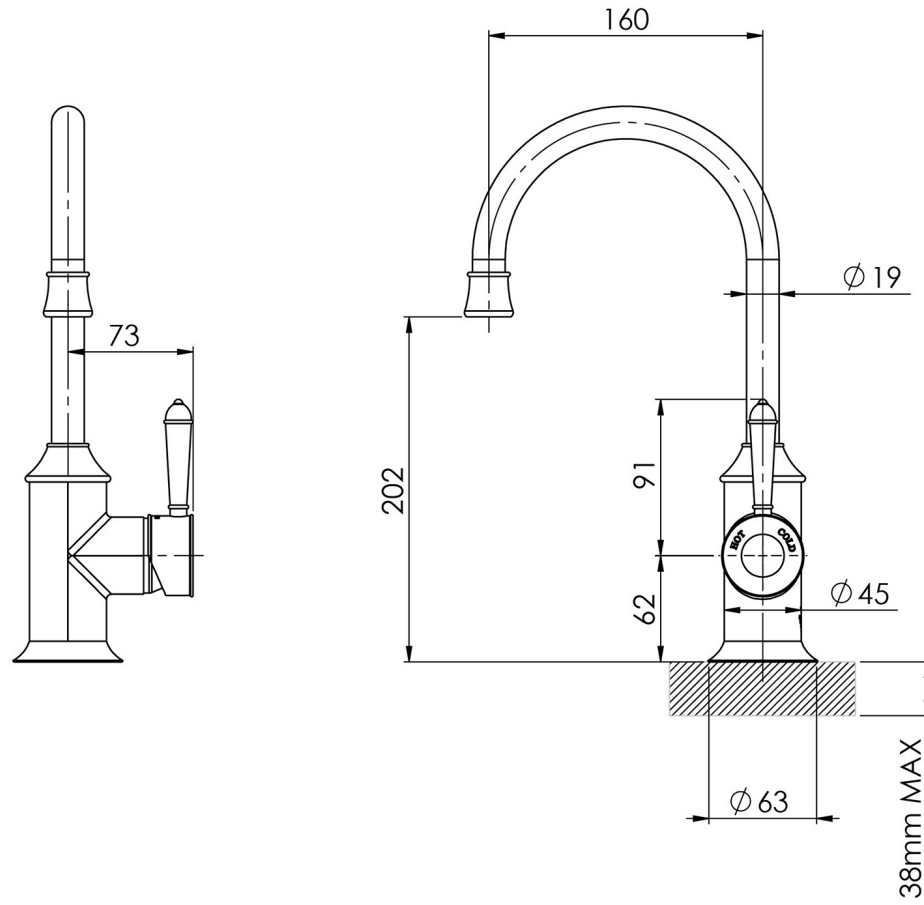

NOSTALGIA

NOSTALGIA SINK MIXER 160MM GOOSENECK

SPECIFICATIONS

AVAILABLE IN

NS730 CHR
Chrome

NS730-62
Chrome /
Natural
White

INFORMATION

Temperature Rating
1 - 75°C